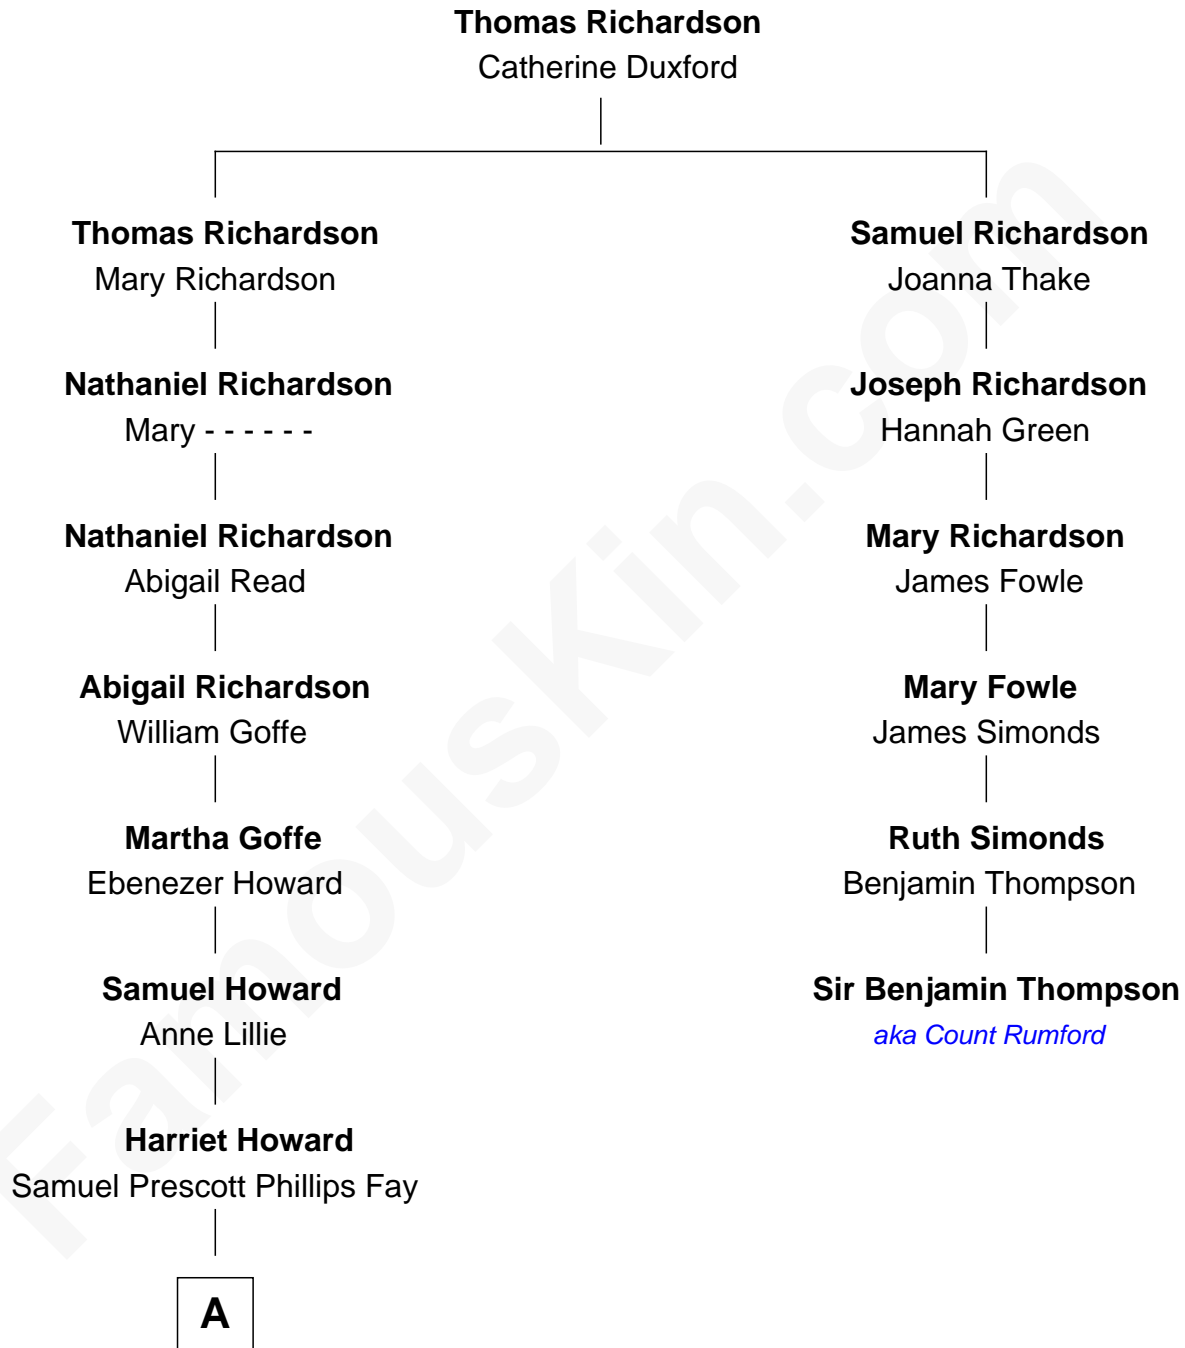

FamousKin.com
Relationship Chart of
George H. W. Bush
41st U.S. President

5th cousin 6 times removed of
Sir Benjamin Thompson
Physicist and Inventor, aka Count Rumford

A

—
Samuel Howard Fay
Susan Montfort Shellman

—
Harriet Eleanor Fay
Rev. James Smith Bush

—
Samuel Prescott Bush
Flora Sheldon

—
Prescott Sheldon Bush
Dorothy Wear Walker

—
George H. W. Bush
41st U.S. President

FamousKin.com