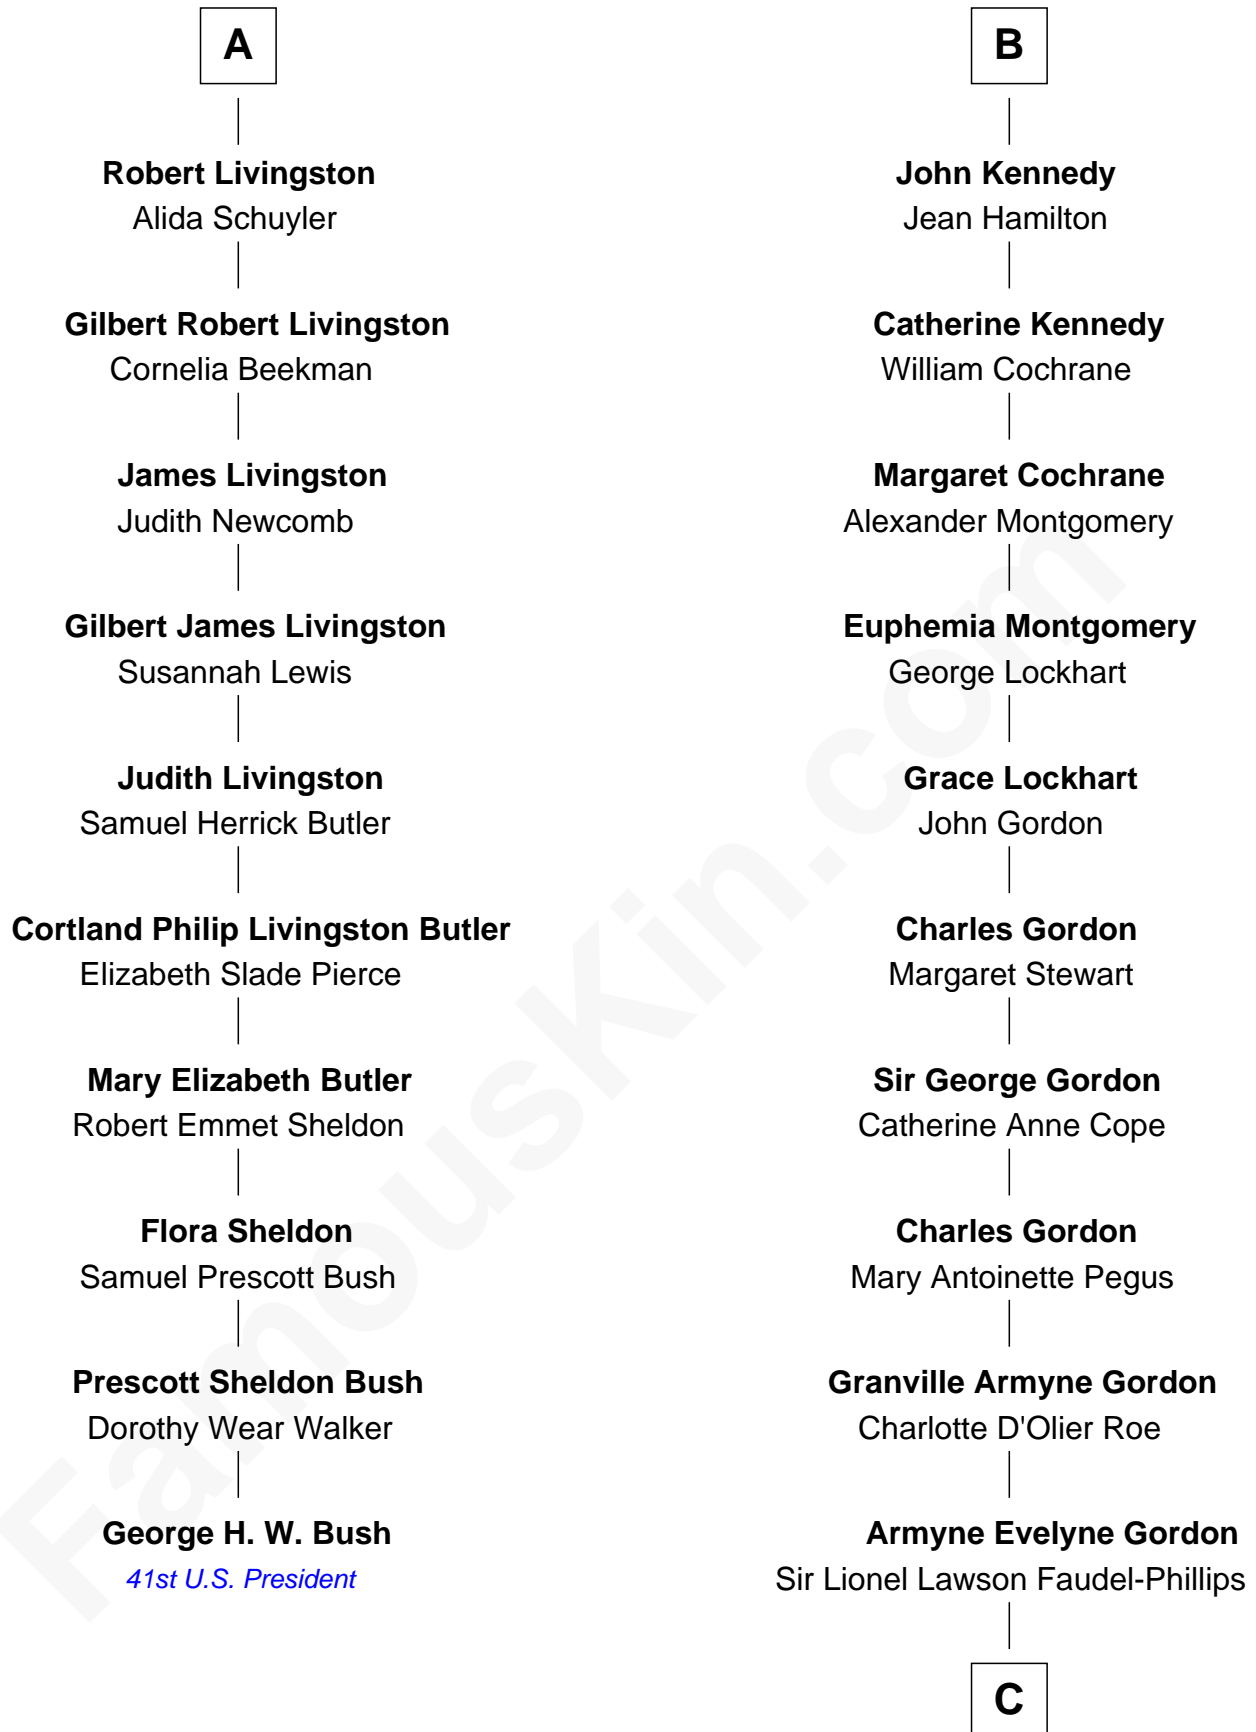

FamousKin.com
Relationship Chart of
George H. W. Bush
41st U.S. President

16th cousin 4 times removed of
Cara Delevingne
Fashion Model and Movie Actress

Sir Robert Erskine
 Elizabeth Lindsay

C

Anne Margaret Faudel-Phillips

John Vincent Sheffield

Jane Armyne Sheffield

Sir Jocelyn Edward Greville Stevens

Pandora Anne Stevens

Charles Hamar Delevingne

Cara Delevingne

Model and Actress