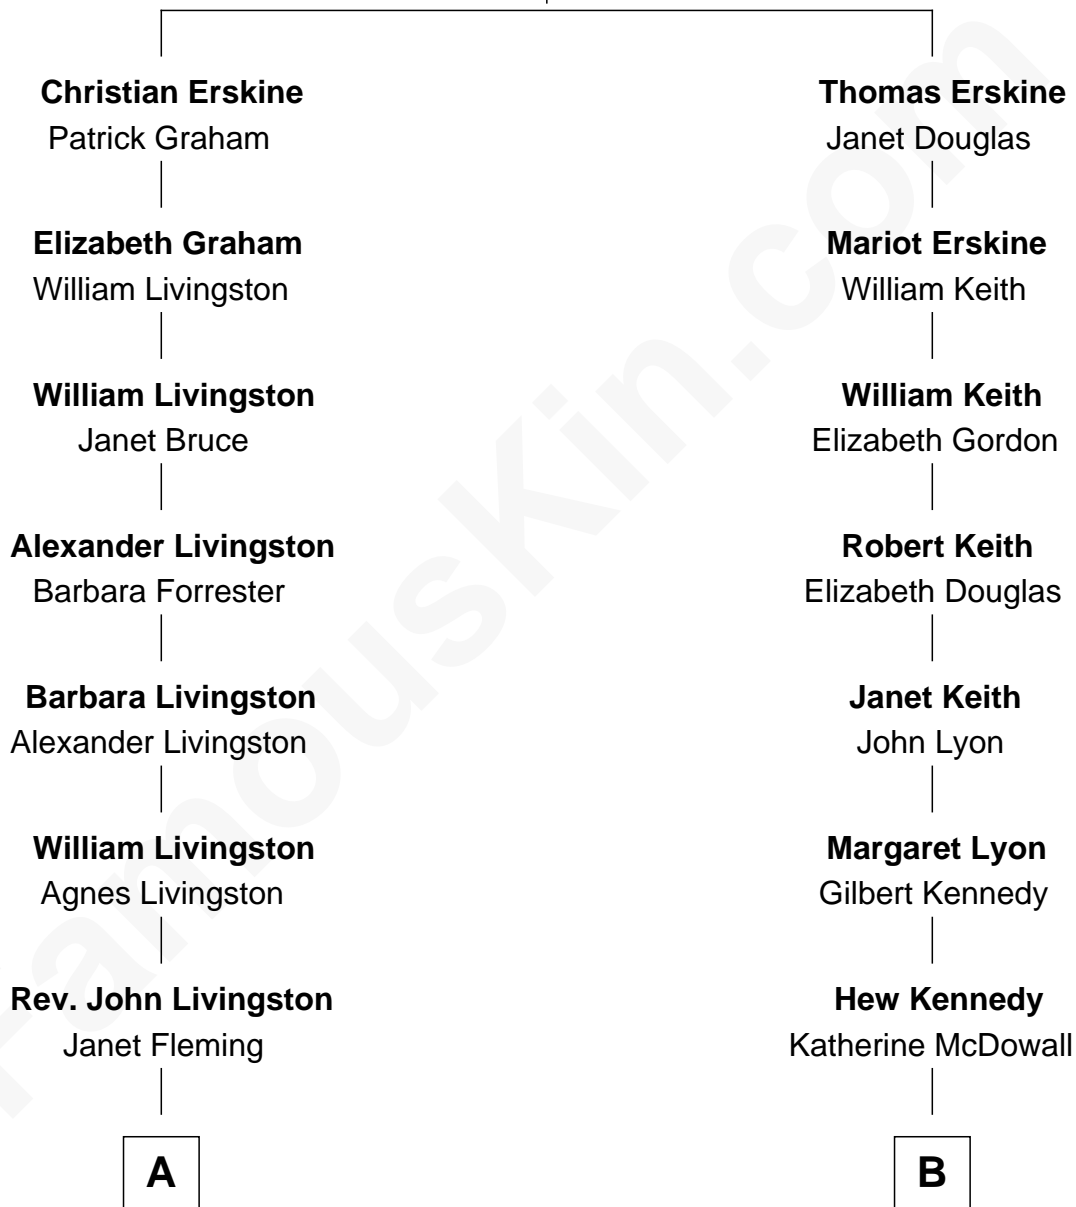

FamousKin.com
Relationship Chart of
George H. W. Bush
41st U.S. President

16th cousin 4 times removed of
Cara Delevingne
Fashion Model and Movie Actress

Sir Robert Erskine
 Elizabeth Lindsay

C

Anne Margaret Faudel-Phillips

John Vincent Sheffield

Jane Armyne Sheffield

Sir Jocelyn Edward Greville Stevens

Pandora Anne Stevens

Charles Hamar Delevingne

Cara Delevingne

Model and Actress