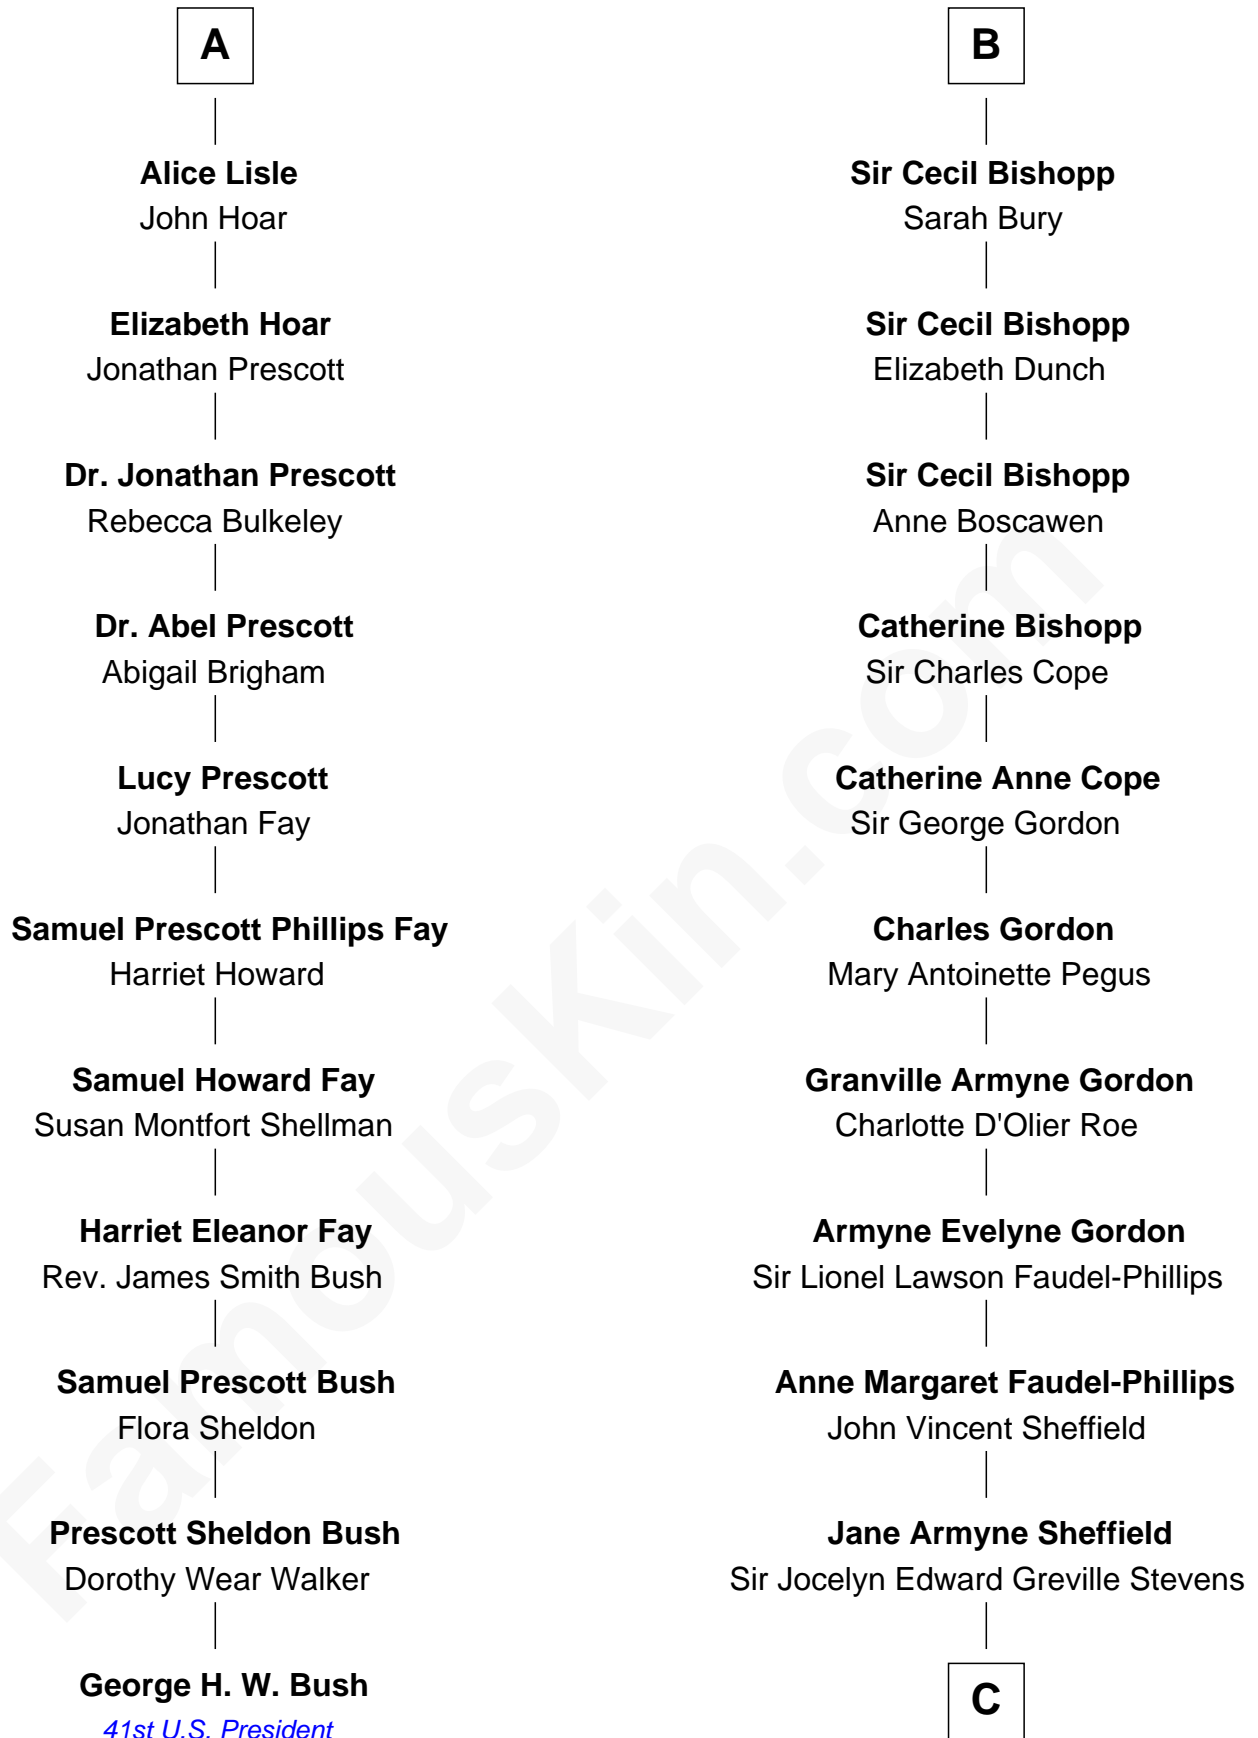

**FamousKin.com**  
**Relationship Chart of**  
**George H. W. Bush**  
*41st U.S. President*

17th cousin 1 time removed of

**Cara Delevingne**  
*Fashion Model and Movie Actress*

**Sir Humphrey Stafford**  
 Eleanor Aylesbury

C

**Pandora Anne Stevens**  
Charles Hamar Delevingne

**Cara Delevingne**  
*Model and Actress*

FamousKin.com