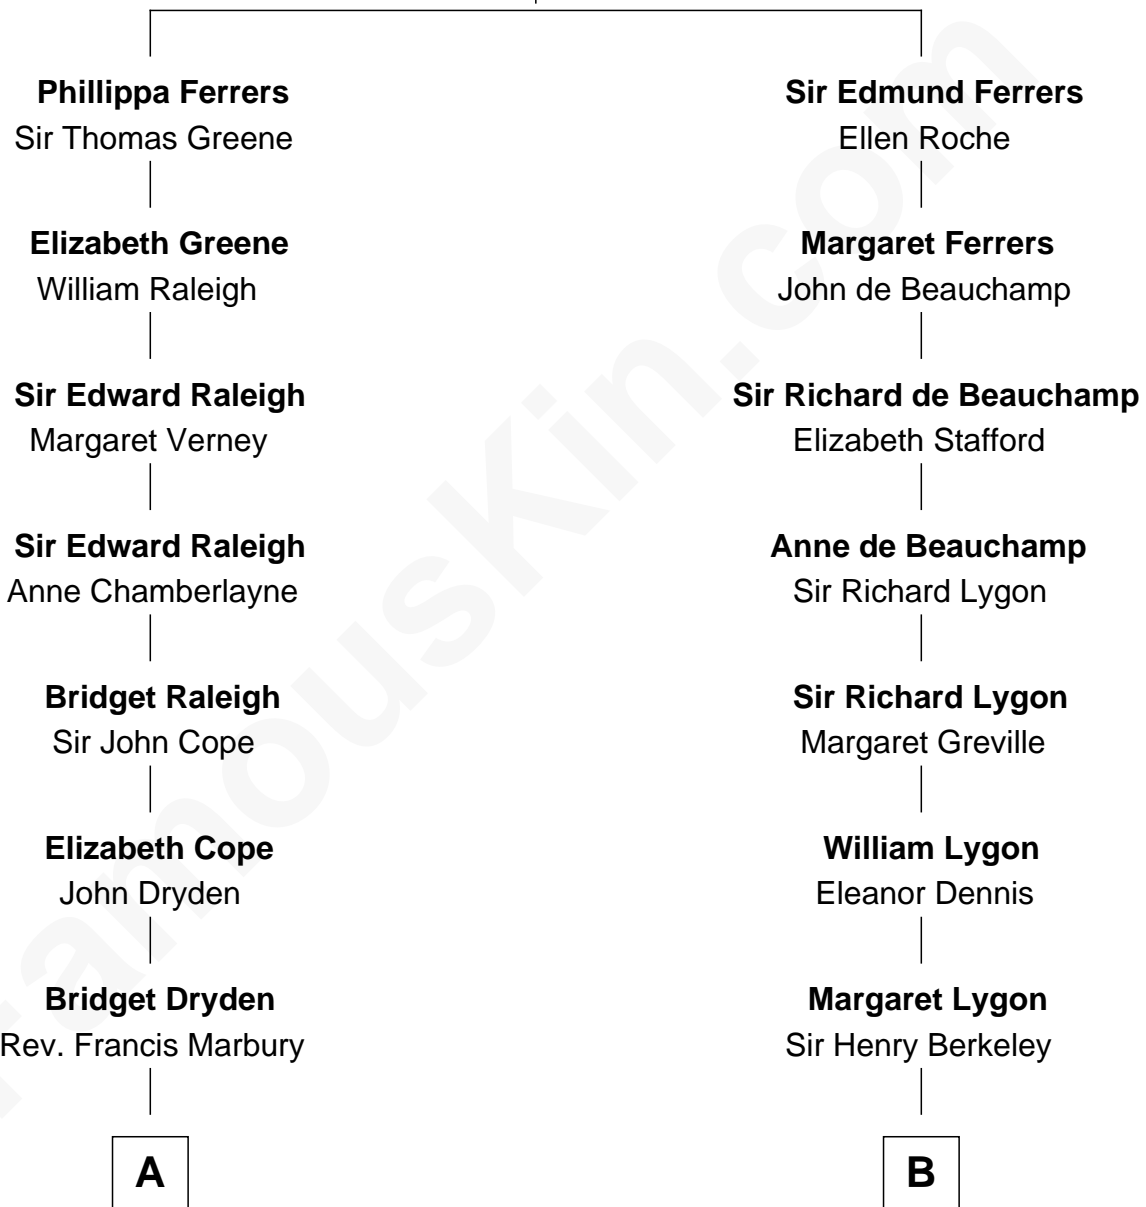

FamousKin.com Relationship Chart of

George H. W. Bush

41st U.S. President

19th cousin 1 time removed of

Cara Delevingne

Fashion Model and Movie Actress

Robert de Ferrers
Margaret Despencer

C

Samuel Prescott Bush

Flora Sheldon

Prescott Sheldon Bush

Dorothy Wear Walker

George H. W. Bush

41st U.S. President

D

Anne Margaret Faudel-Phillips