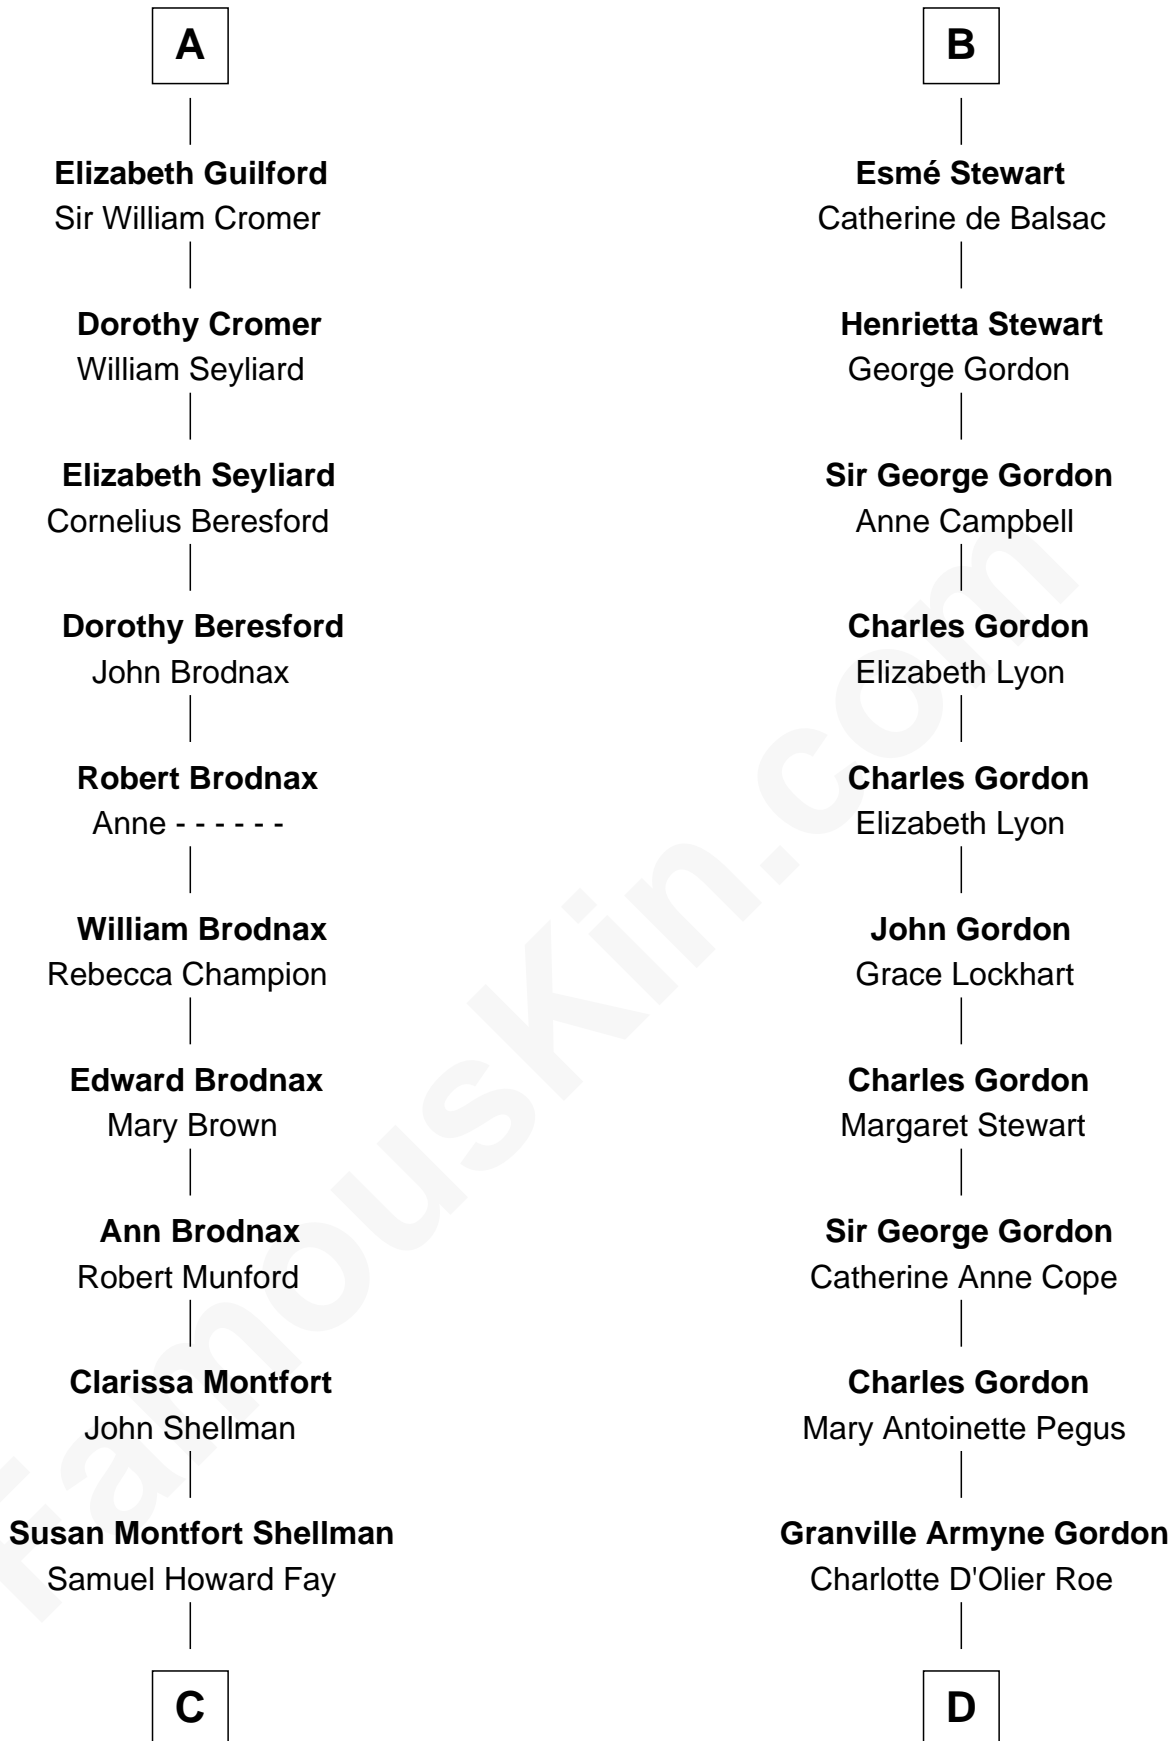

**FamousKin.com**  
**Relationship Chart of**  
**George H. W. Bush**  
*41st U.S. President*

20th cousin 1 time removed of

**Cara Delevingne**  
*Fashion Model and Movie Actress*

**C**

**Harriet Eleanor Fay**  
Rev. James Smith Bush

**Samuel Prescott Bush**  
Flora Sheldon

**Prescott Sheldon Bush**  
Dorothy Wear Walker

**George H. W. Bush**  
*41st U.S. President*

**D**

**Armyne Evelyne Gordon**  
Sir Lionel Lawson Faudel-Phillips

**Anne Margaret Faudel-Phillips**  
John Vincent Sheffield

**Jane Armyne Sheffield**  
Sir Jocelyn Edward Greville Stevens

**Pandora Anne Stevens**  
Charles Hamar Delevingne

**Cara Delevingne**  
*Model and Actress*