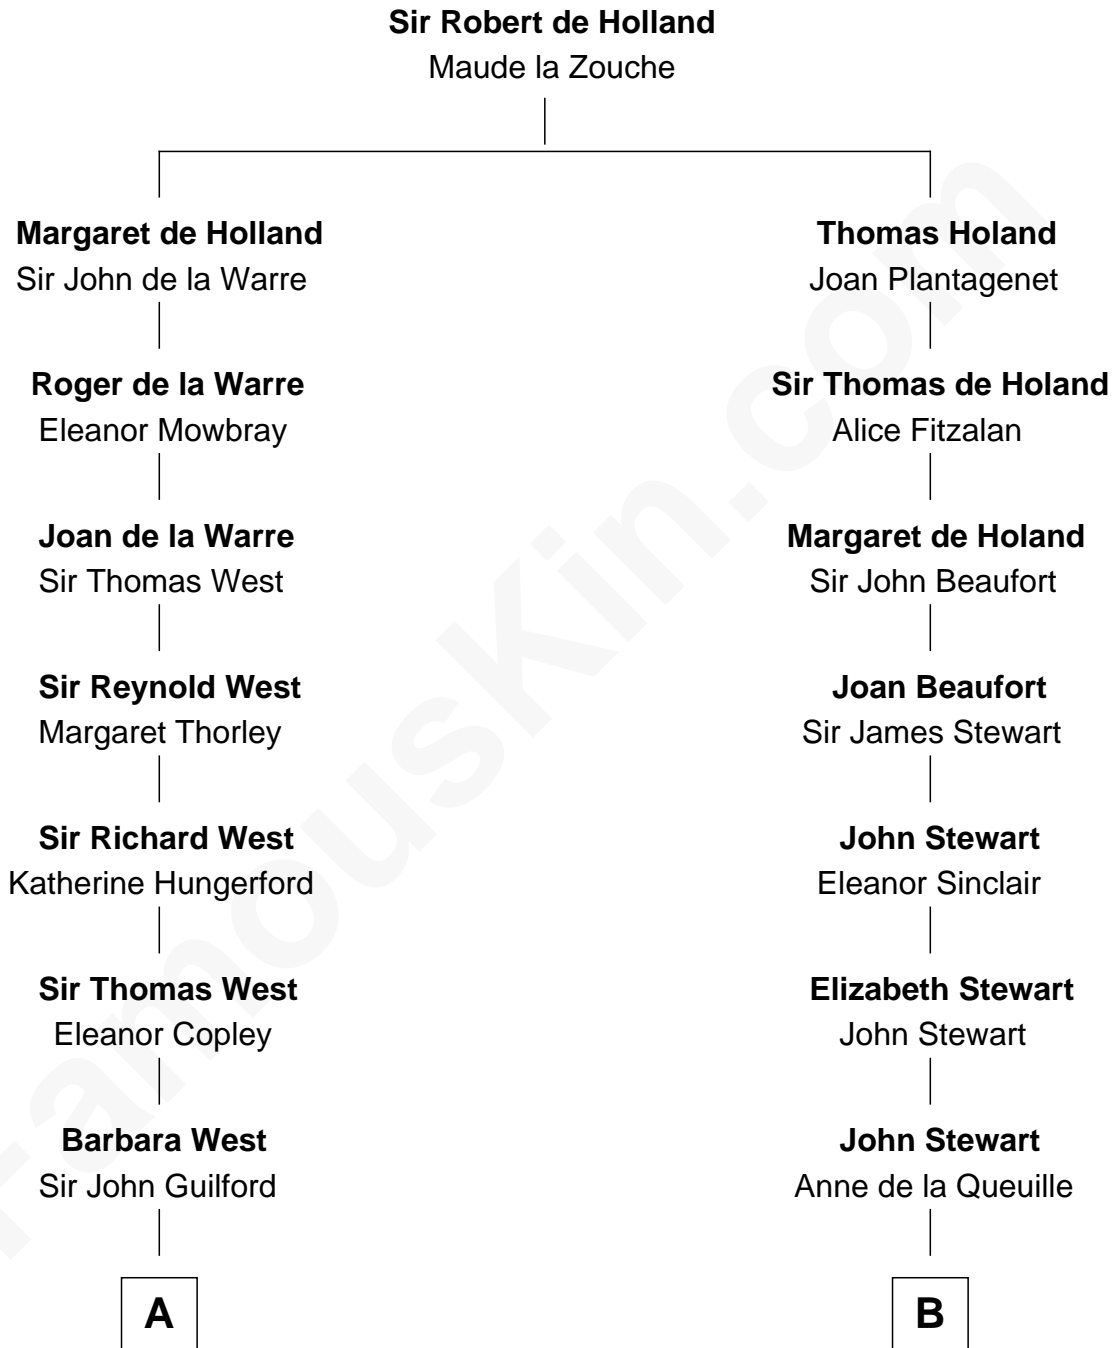

**FamousKin.com**  
**Relationship Chart of**  
**George H. W. Bush**  
*41st U.S. President*

20th cousin 1 time removed of

**Cara Delevingne**  
*Fashion Model and Movie Actress*

**C**

**Harriet Eleanor Fay**  
Rev. James Smith Bush

**Samuel Prescott Bush**  
Flora Sheldon

**Prescott Sheldon Bush**  
Dorothy Wear Walker

**George H. W. Bush**  
*41st U.S. President*

**D**

**Armyne Evelyne Gordon**  
Sir Lionel Lawson Faudel-Phillips

**Anne Margaret Faudel-Phillips**  
John Vincent Sheffield

**Jane Armyne Sheffield**  
Sir Jocelyn Edward Greville Stevens

**Pandora Anne Stevens**  
Charles Hamar Delevingne

**Cara Delevingne**  
*Model and Actress*