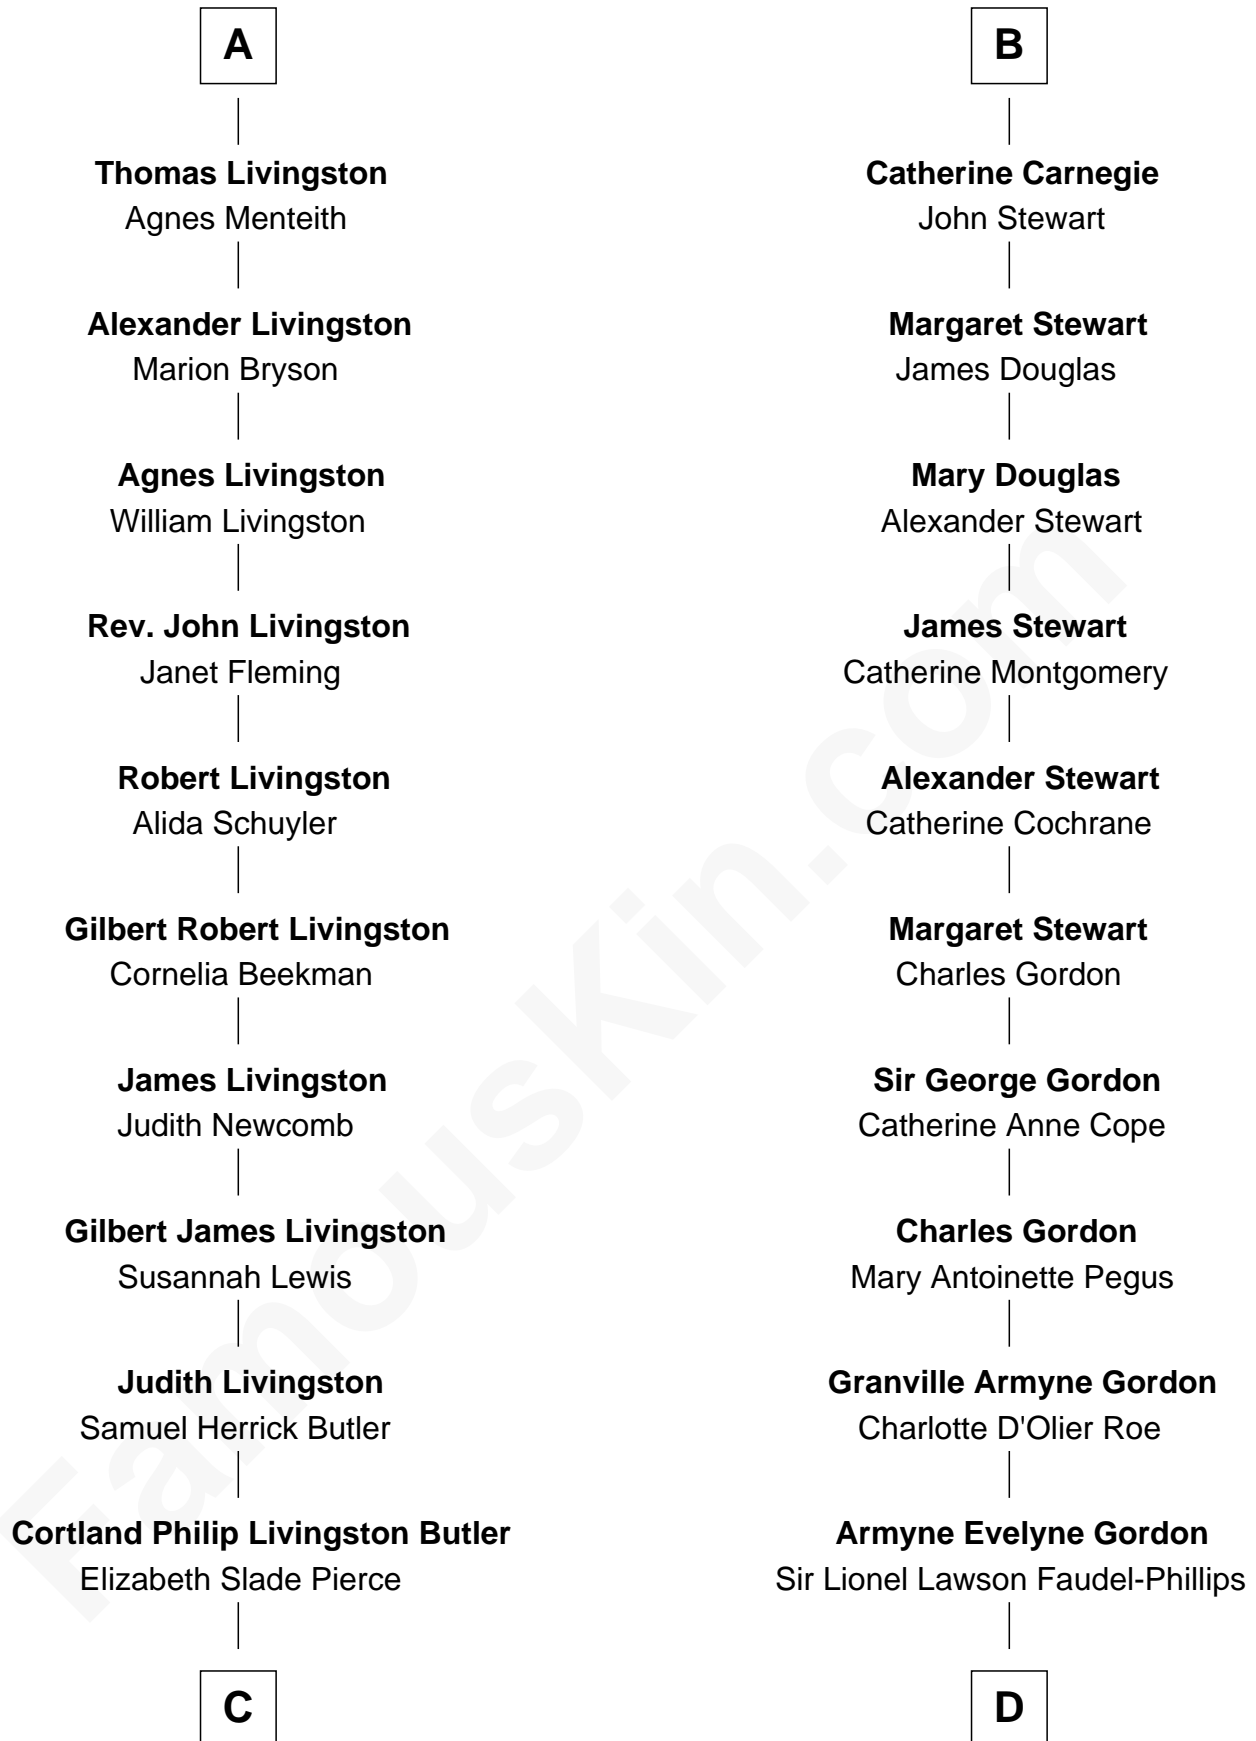

# FamousKin.com Relationship Chart of

**George H. W. Bush**

*41st U.S. President*

20th cousin of

**Cara Delevingne**

*Fashion Model and Movie Actress*

**Robert Stewart**  
Margaret Graham

**C**

**Mary Elizabeth Butler**  
Robert Emmet Sheldon

**Flora Sheldon**  
Samuel Prescott Bush

**Prescott Sheldon Bush**  
Dorothy Wear Walker

**George H. W. Bush**  
*41st U.S. President*

**D**

**Anne Margaret Faudel-Phillips**  
John Vincent Sheffield