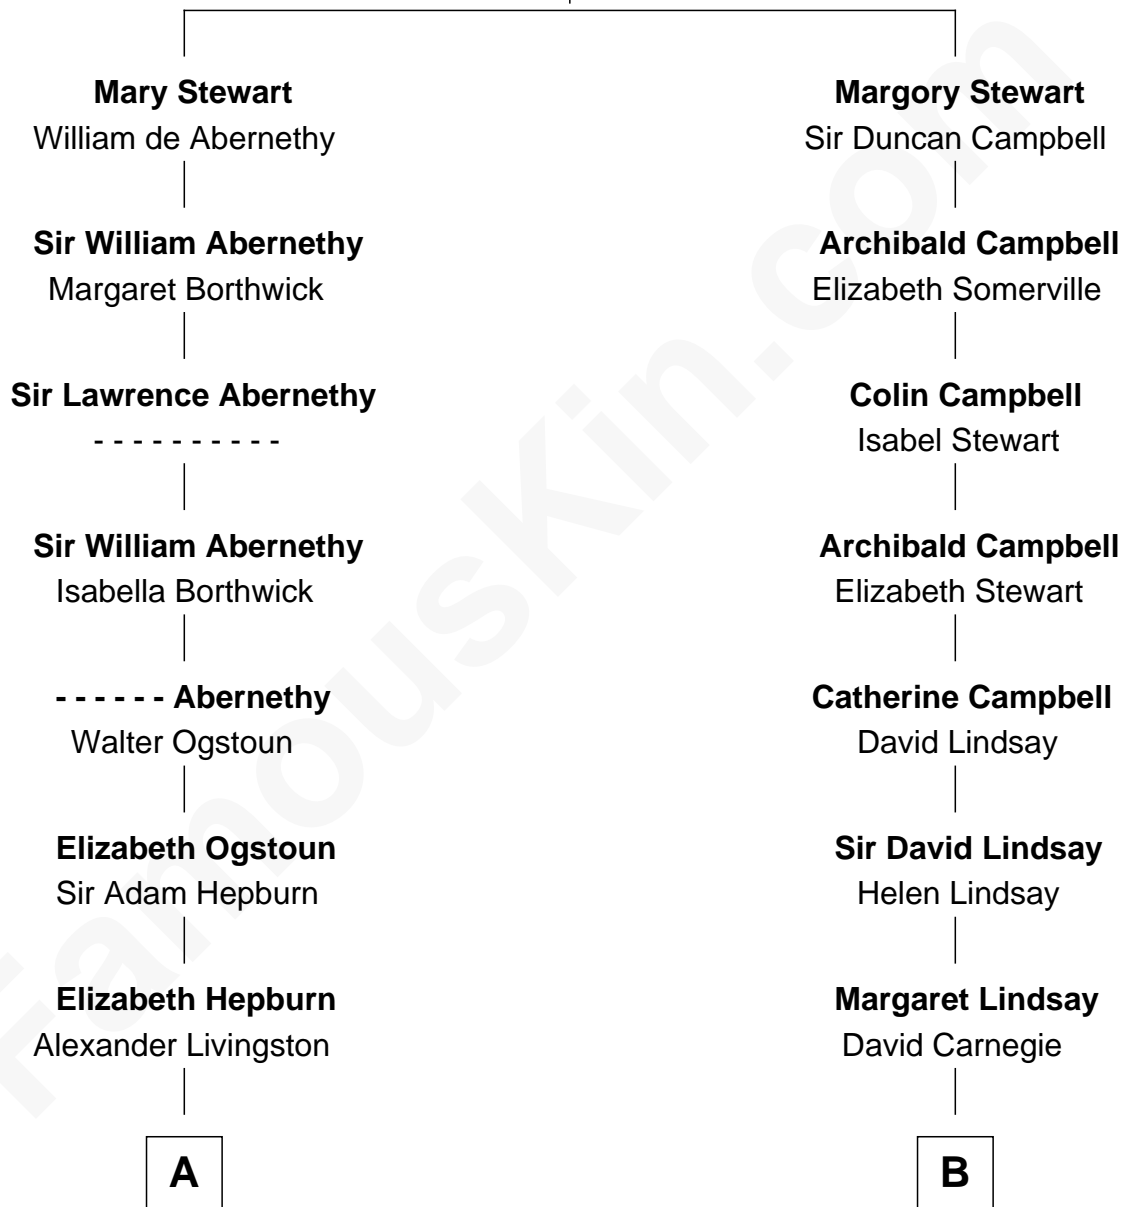

# FamousKin.com Relationship Chart of

**George H. W. Bush**

*41st U.S. President*

20th cousin of

**Cara Delevingne**

*Fashion Model and Movie Actress*

**Robert Stewart**  
Margaret Graham

**C**

**Mary Elizabeth Butler**  
Robert Emmet Sheldon

**Flora Sheldon**  
Samuel Prescott Bush

**Prescott Sheldon Bush**  
Dorothy Wear Walker

**George H. W. Bush**  
*41st U.S. President*

**D**

**Anne Margaret Faudel-Phillips**  
John Vincent Sheffield

**Jane Armyne Sheffield**  
Sir Jocelyn Edward Greville Stevens

**Pandora Anne Stevens**  
Charles Hamar Delevingne

**Cara Delevingne**  
*Model and Actress*

FamousKin.com