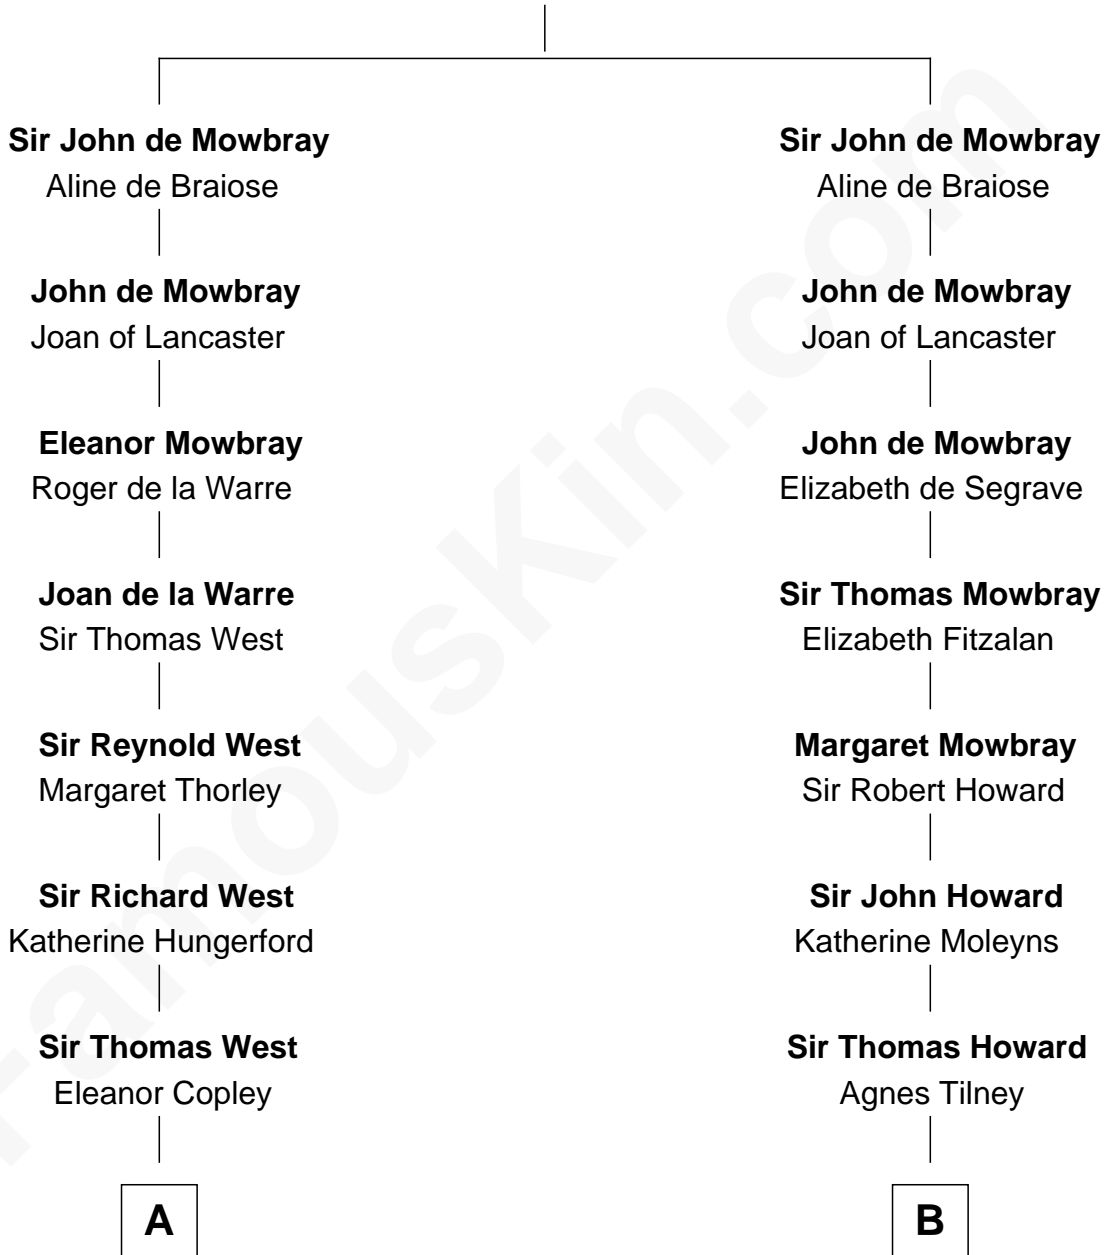

FamousKin.com

Relationship Chart of

George H. W. Bush

41st U.S. President

21st cousin of

Cara Delevingne

Fashion Model and Movie Actress

Sir Roger de Mowbray

Roese de Clare

C

Susan Montfort Shellman

Samuel Howard Fay

Harriet Eleanor Fay

Rev. James Smith Bush

Samuel Prescott Bush

Flora Sheldon

Prescott Sheldon Bush

Dorothy Wear Walker

George H. W. Bush

41st U.S. President

D

Sir Berkeley Digby George Sheffield

Julia Mary de Tuyll van Serooskerken

John Vincent Sheffield