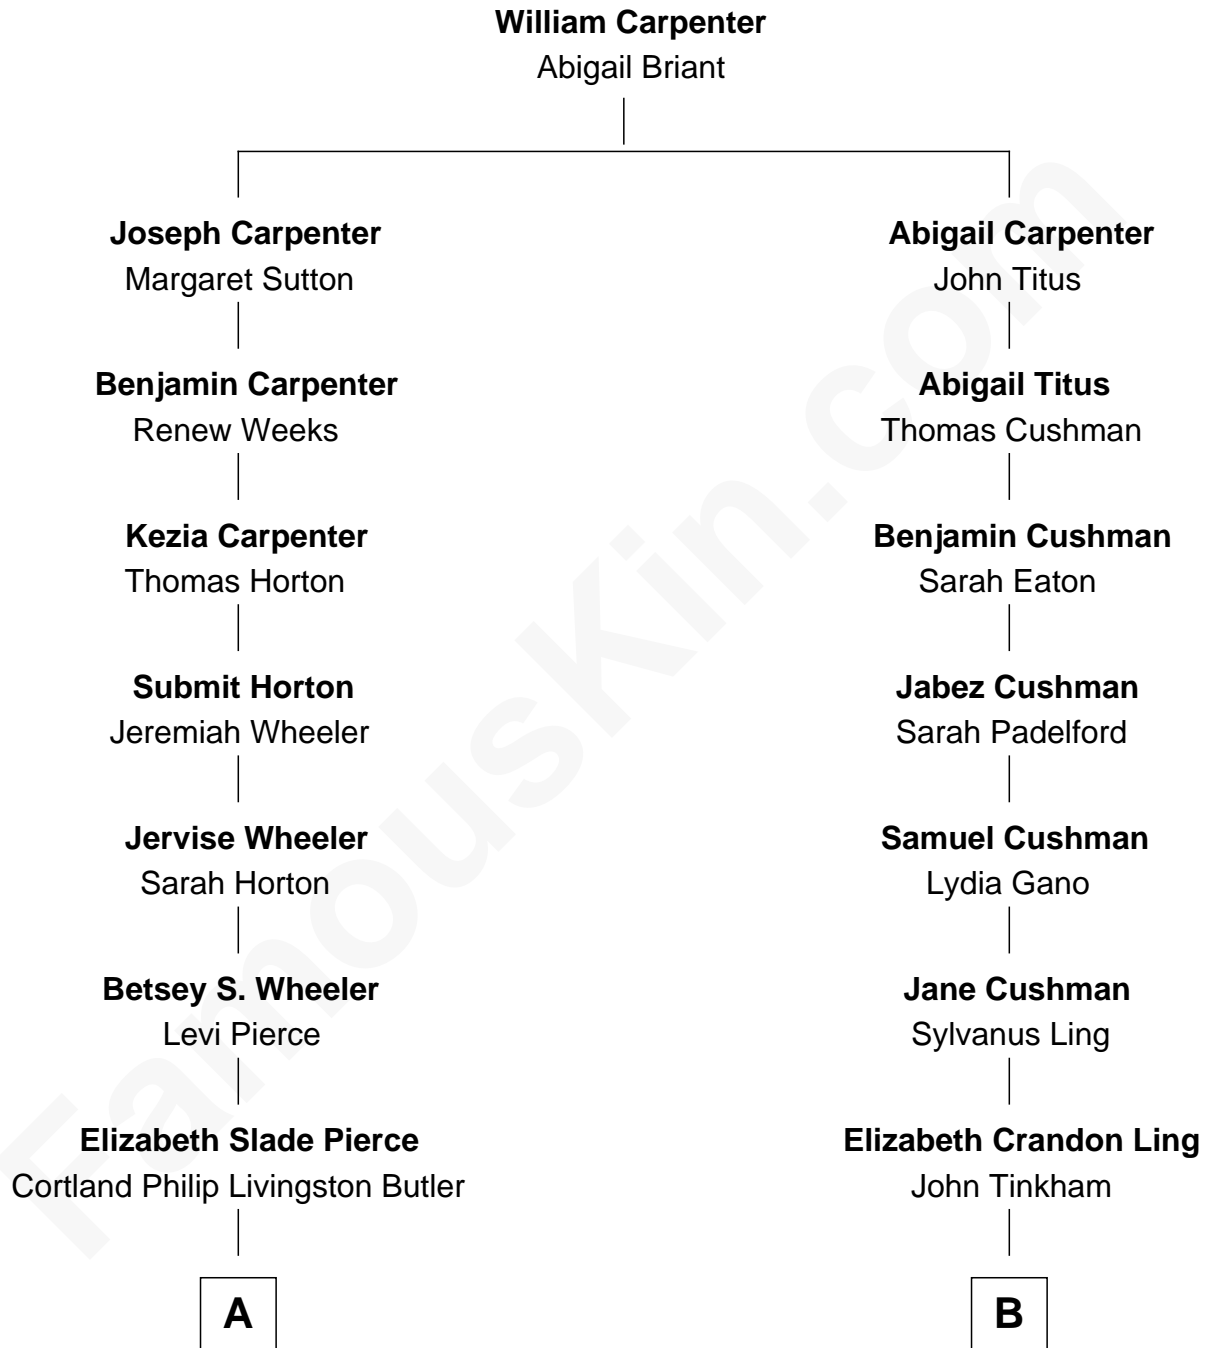

FamousKin.com
Relationship Chart of
George H. W. Bush
41st U.S. President

10th cousin 1 time removed of
Scott Foley
TV, Stage and Movie Actor

A

Mary Elizabeth Butler
Robert Emmet Sheldon

Flora Sheldon
Samuel Prescott Bush

Prescott Sheldon Bush
Dorothy Wear Walker

George H. W. Bush
41st U.S. President

B

Arabel C. Tinkham
Frank F. Fogg

Harrington Dingley Fogg
Mary Bliss Wardwell

Evelyn M. Fogg
Earl Hugh Foley

Hugh Henry Foley
Constance Jean Kellerman