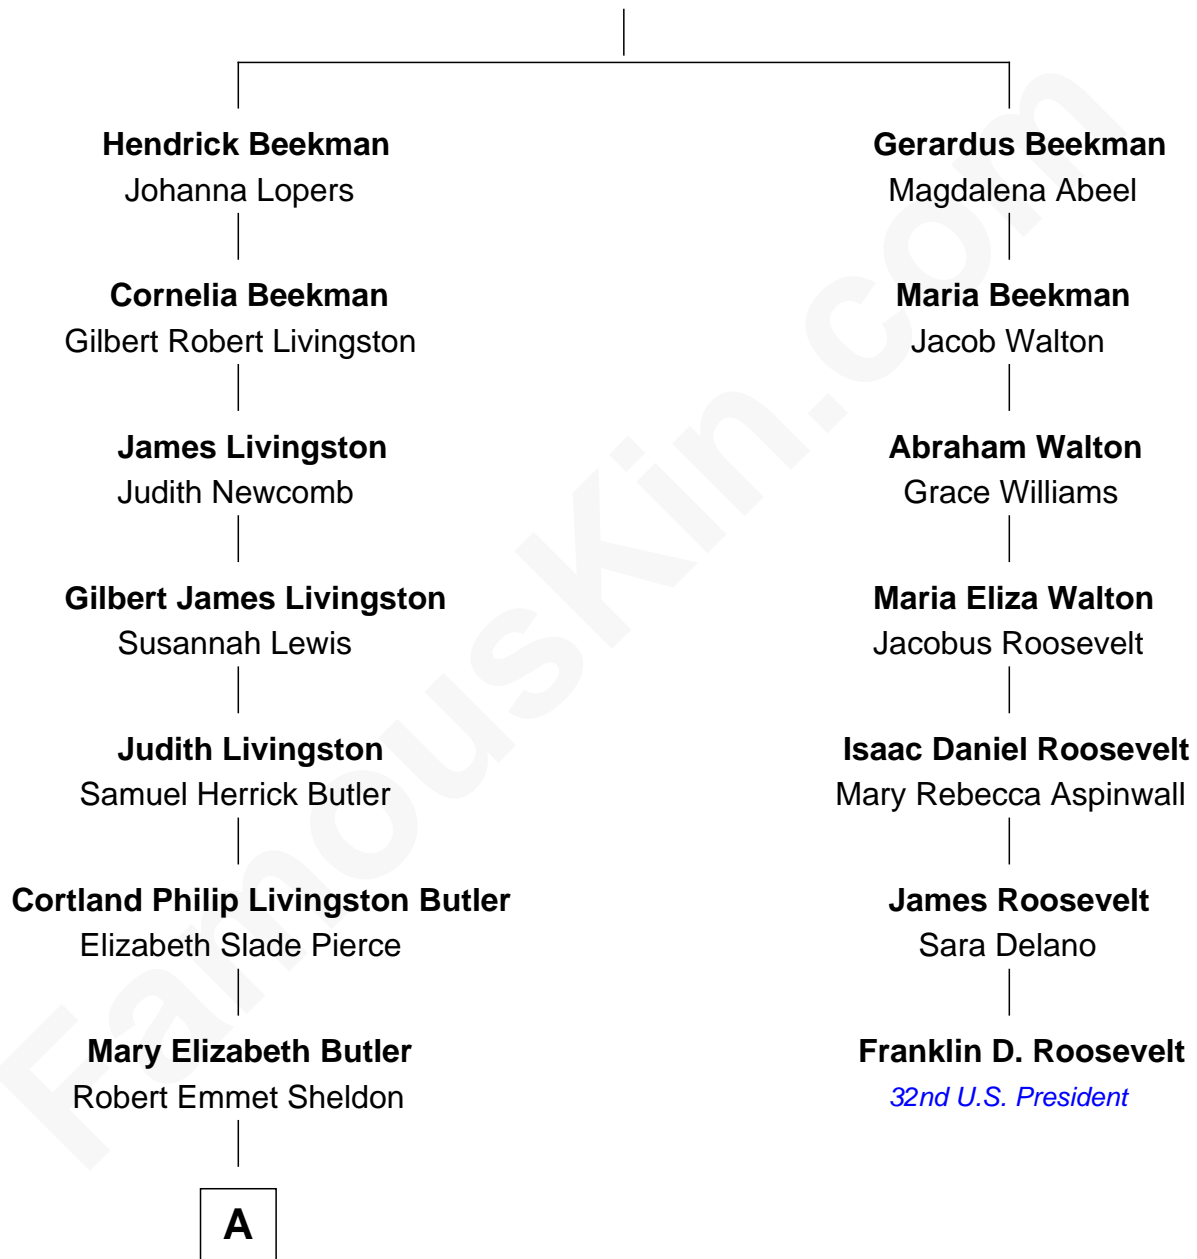

FamousKin.com Relationship Chart of

George H. W. Bush

41st U.S. President

6th cousin 3 times removed of

Franklin D. Roosevelt

32nd U.S. President

Wilhelmus Hendricksen Beekman

Catalyntje De Boog

A

—
Flora Sheldon
Samuel Prescott Bush

—
Prescott Sheldon Bush
Dorothy Wear Walker

—
George H. W. Bush
41st U.S. President

FamousKin.com