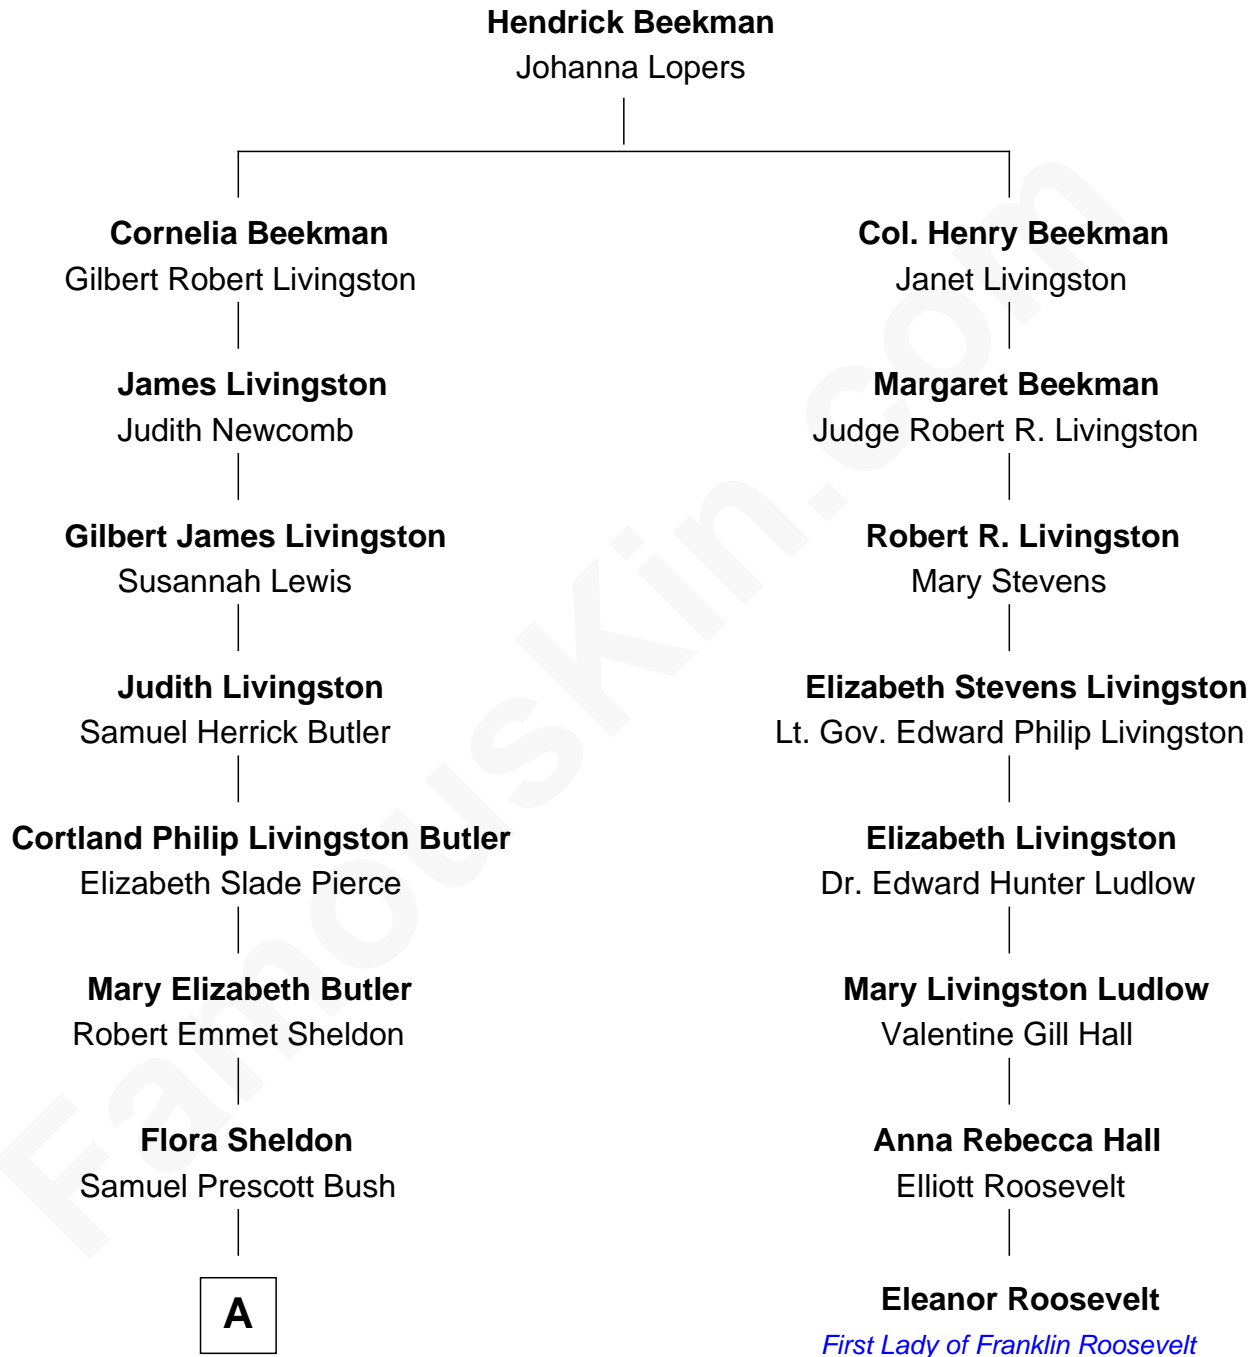

FamousKin.com Relationship Chart of

George H. W. Bush

41st U.S. President

7th cousin 1 time removed of

Eleanor Roosevelt

First Lady of President Franklin D. Roosevelt

A

—
Prescott Sheldon Bush

Dorothy Wear Walker

—
George H. W. Bush

41st U.S. President

FamousKin.com