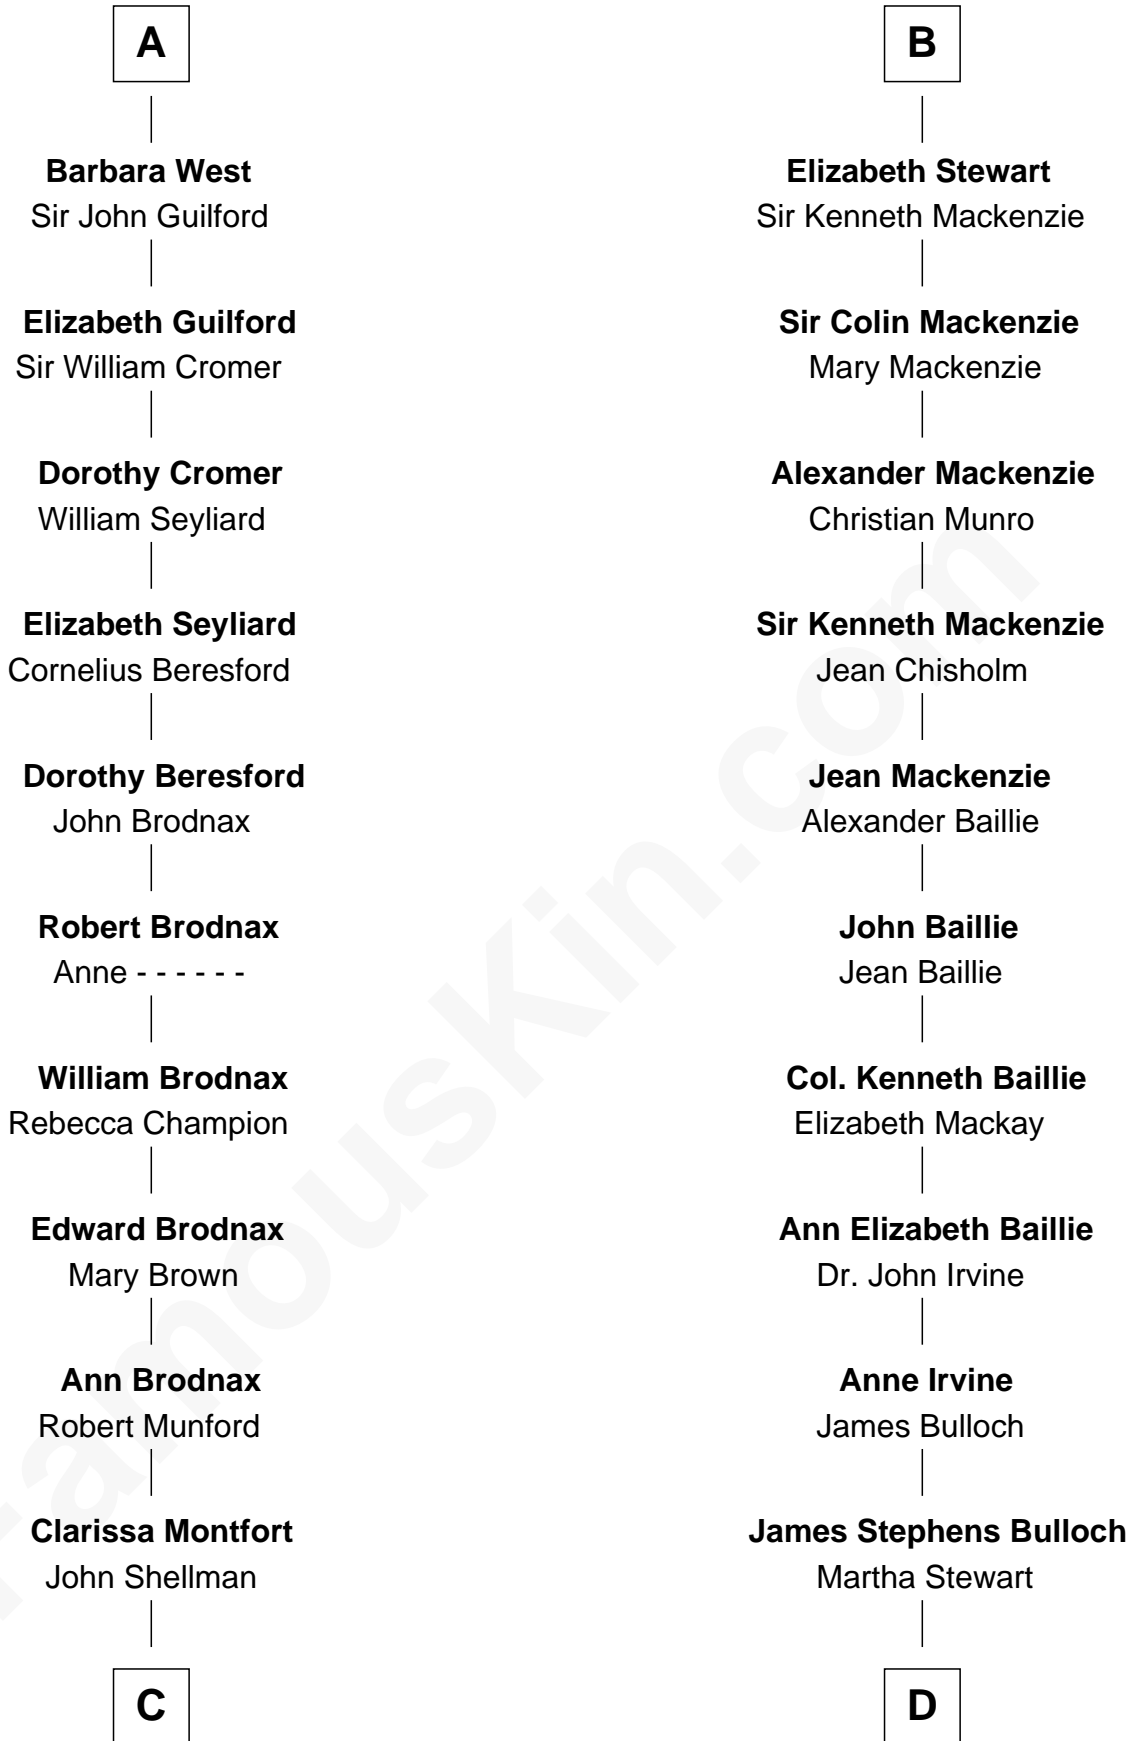

FamousKin.com
Relationship Chart of
George H. W. Bush
41st U.S. President

19th cousin 2 times removed of

Eleanor Roosevelt
First Lady of President Franklin D. Roosevelt

C

Susan Montfort Shellman

Samuel Howard Fay

Harriet Eleanor Fay

Rev. James Smith Bush

Samuel Prescott Bush

Flora Sheldon

Prescott Sheldon Bush

Dorothy Wear Walker

George H. W. Bush

41st U.S. President

D

Martha Bulloch

Theodore Roosevelt

Elliott Roosevelt

Anna Rebecca Hall

Eleanor Roosevelt

First Lady of Franklin Roosevelt