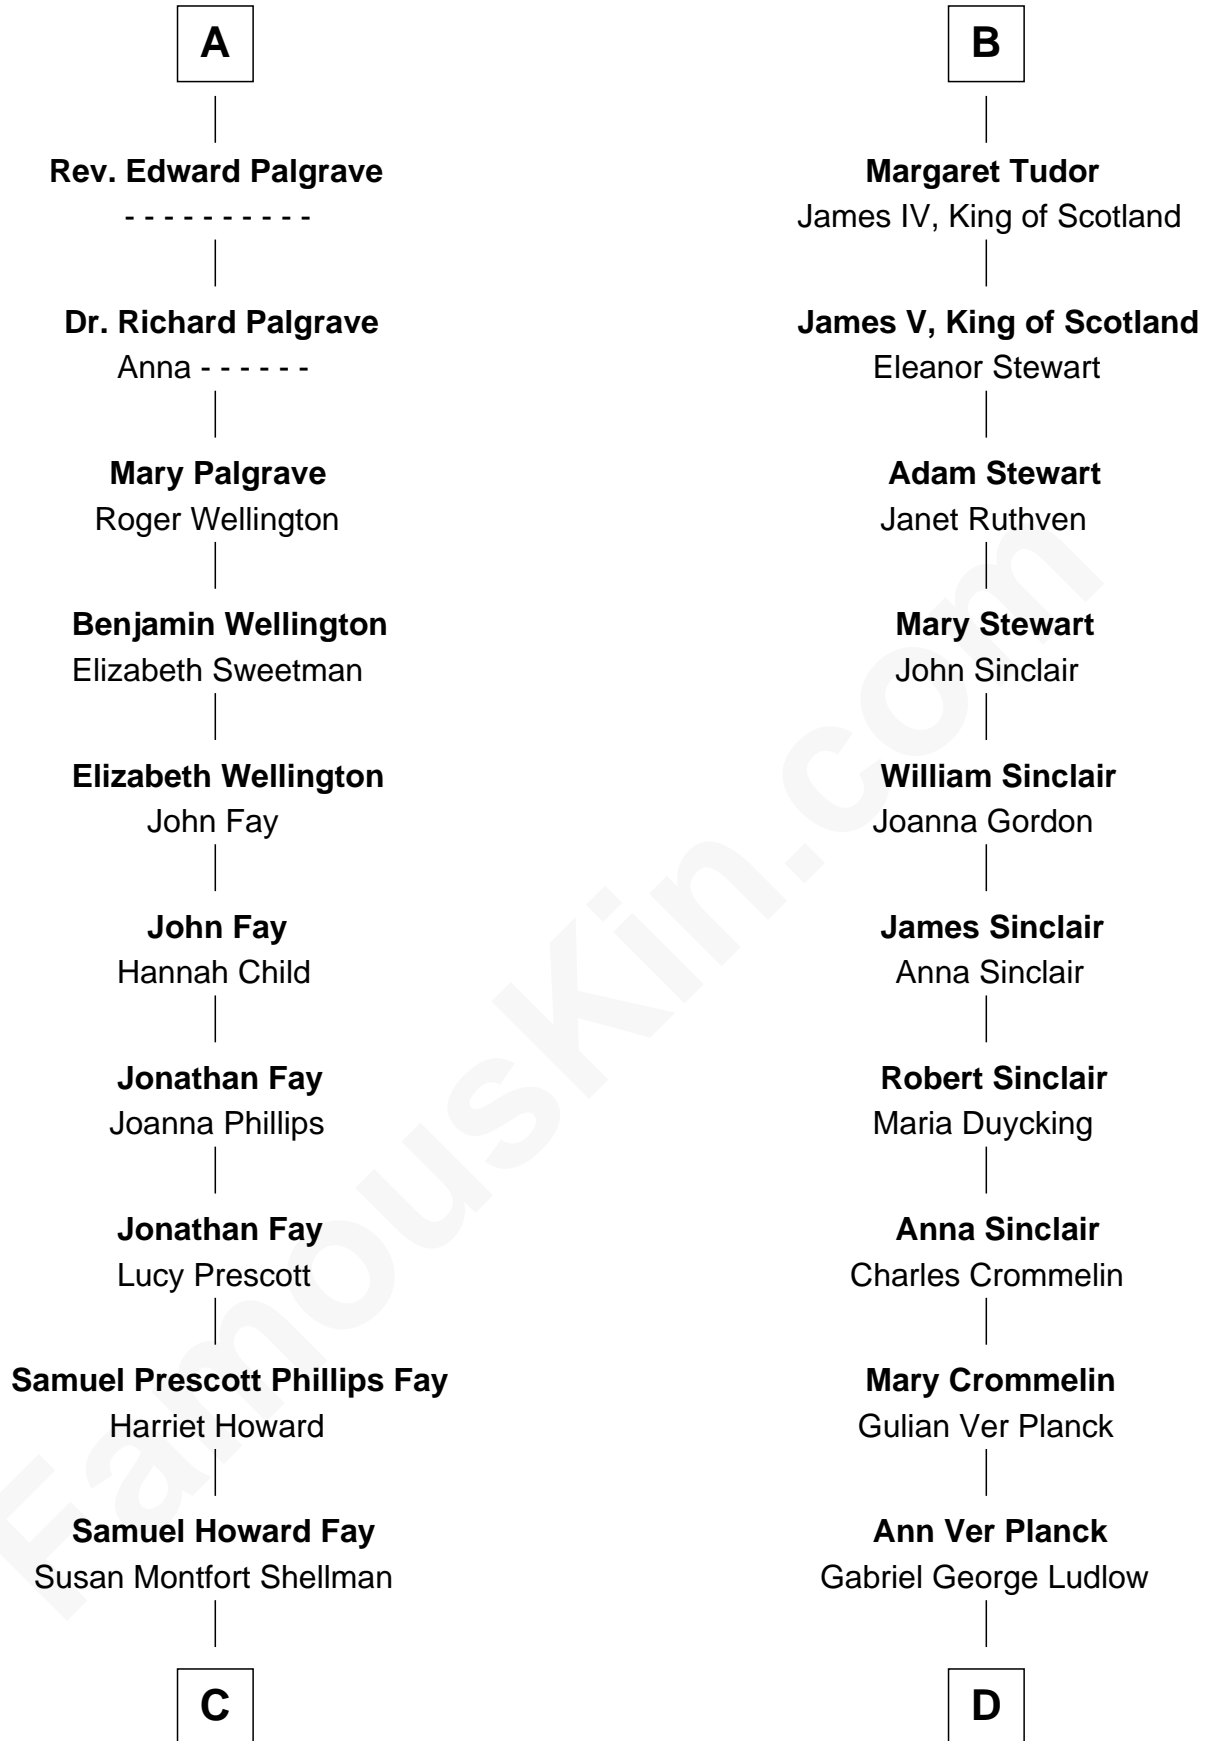

FamousKin.com
Relationship Chart of
George H. W. Bush
41st U.S. President

20th cousin 1 time removed of

Eleanor Roosevelt
First Lady of President Franklin D. Roosevelt

C

Harriet Eleanor Fay
Rev. James Smith Bush

Samuel Prescott Bush
Flora Sheldon

Prescott Sheldon Bush
Dorothy Wear Walker

George H. W. Bush
41st U.S. President

D

Gabriel Ver Planck Ludlow
Elizabeth A. Hunter

Dr. Edward Hunter Ludlow
Elizabeth Livingston