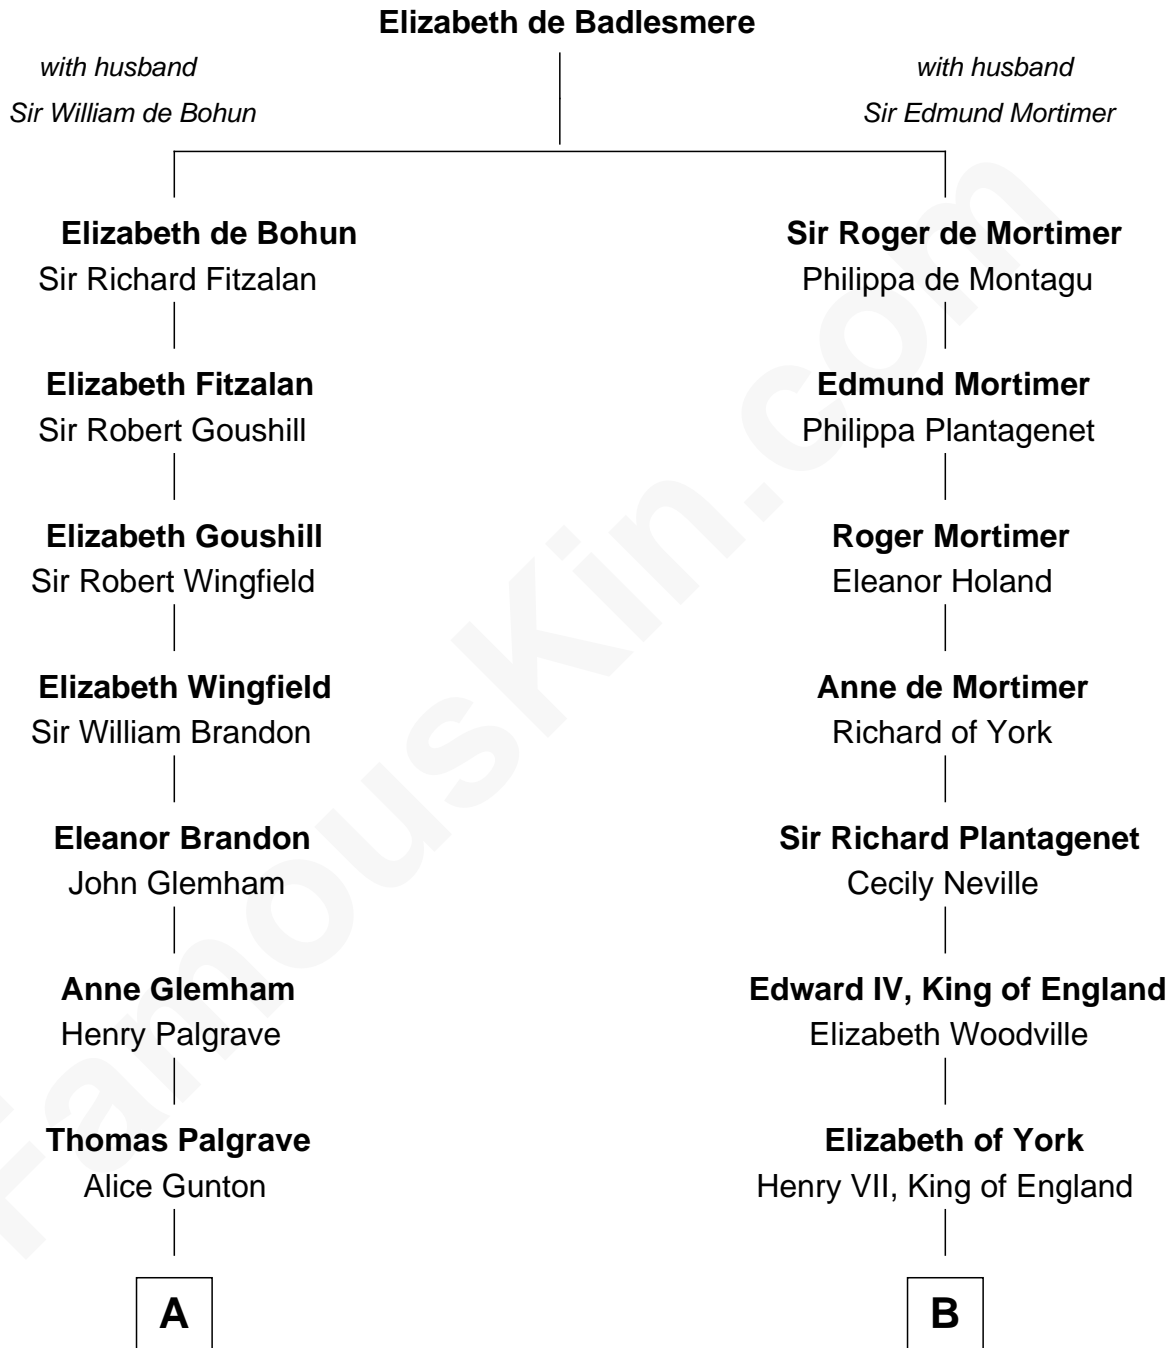

FamousKin.com
Relationship Chart of
George H. W. Bush
41st U.S. President

20th cousin 1 time removed of

Eleanor Roosevelt
First Lady of President Franklin D. Roosevelt

C

Harriet Eleanor Fay
Rev. James Smith Bush

Samuel Prescott Bush
Flora Sheldon

Prescott Sheldon Bush
Dorothy Wear Walker

George H. W. Bush
41st U.S. President

D

Gabriel Ver Planck Ludlow
Elizabeth A. Hunter

Dr. Edward Hunter Ludlow
Elizabeth Livingston