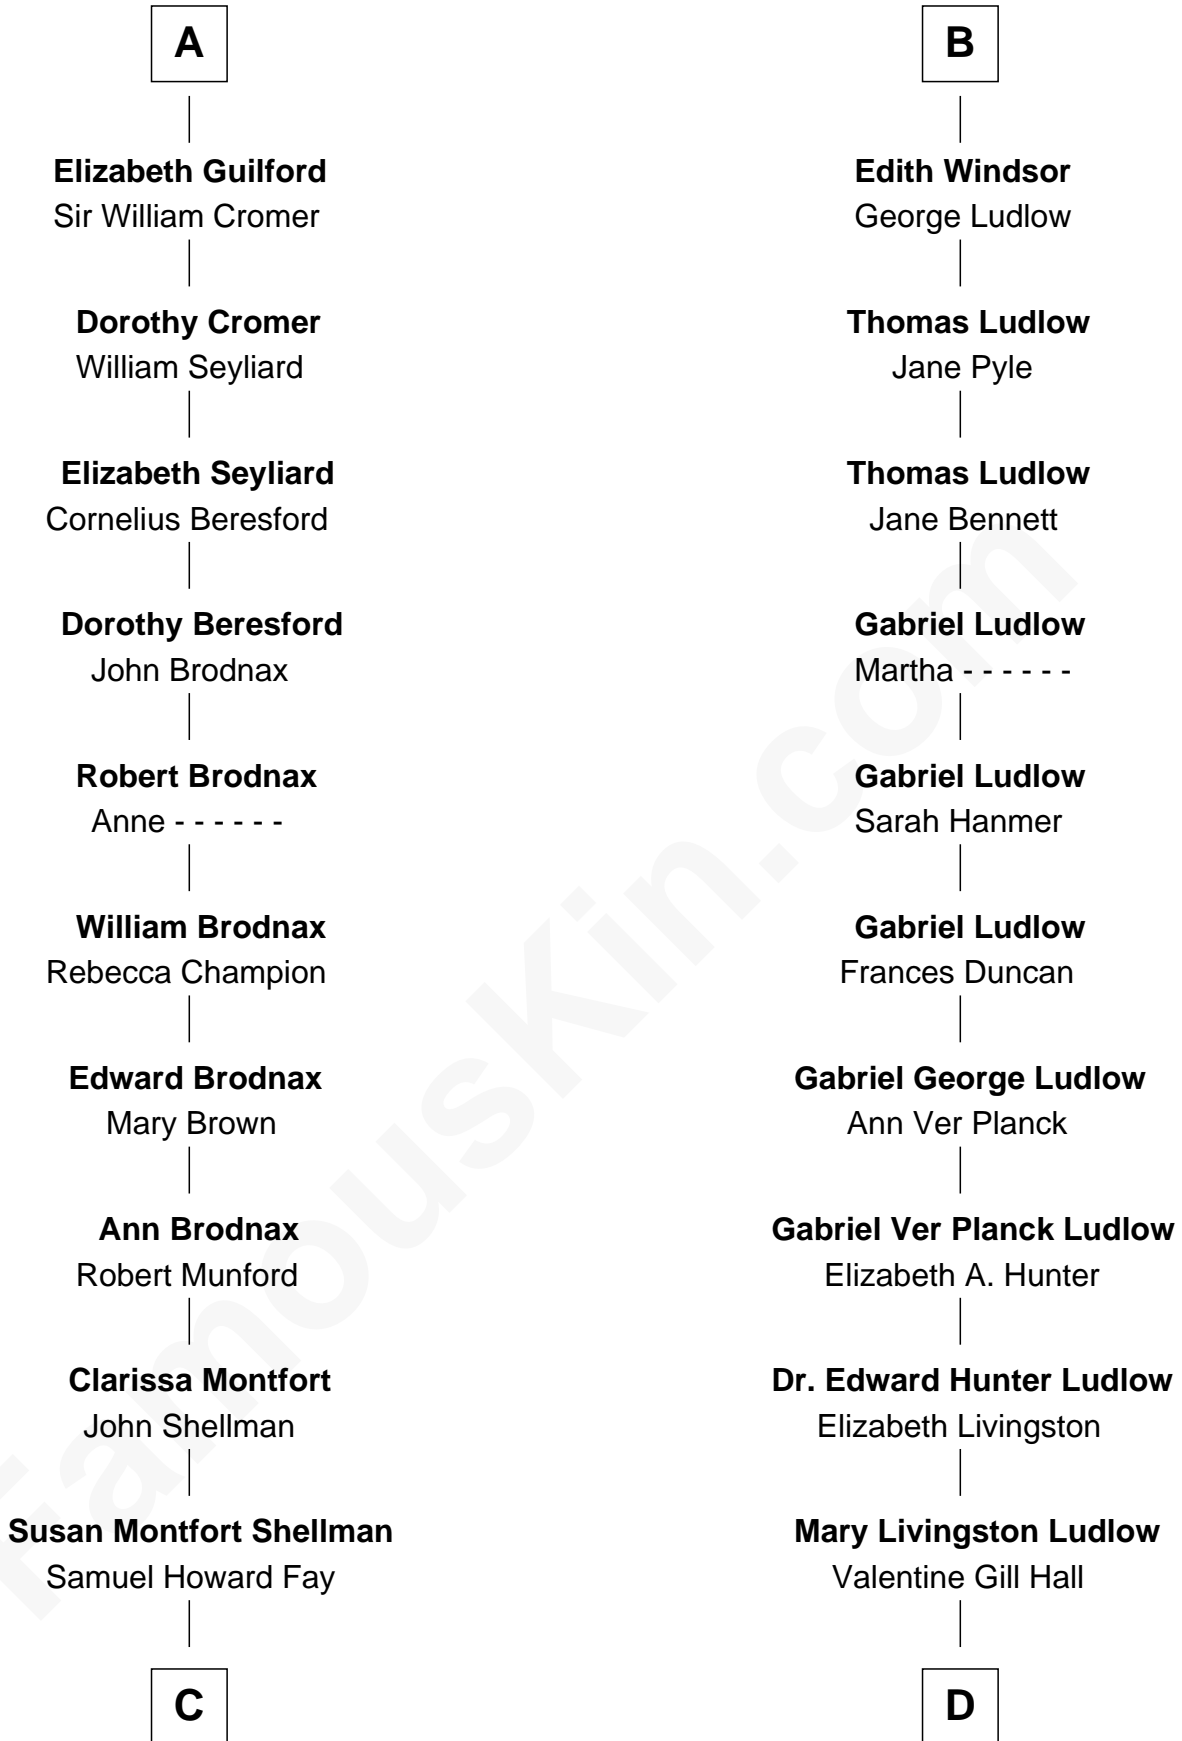

FamousKin.com
Relationship Chart of
George H. W. Bush
41st U.S. President

18th cousin 2 times removed of

Eleanor Roosevelt
First Lady of President Franklin D. Roosevelt

Sir Hugh de Courtenay
 Agnes de St. John

Sir Thomas de Courtenay
 Muriel de Moels

Margaret Courtenay
 Thomas Peverell

Katherine Peverell
 Sir Walter Hungerford

Sir Robert Hungerford
 Margaret Botreaux

Katherine Hungerford
 Sir Richard West

Sir Thomas West
 Eleanor Copley

Barbara West
 Sir John Guilford

A

Sir Hugh de Courtenay
 Margaret de Bohun

Elizabeth de Courtenay
 Sir Andrew Luttrell

Sir Hugh Luttrell
 Catherine de Beaumont

Elizabeth Luttrell
 John Stratton

Elizabeth Stratton
 John Andrews

Elizabeth Andrews
 Sir Thomas de Windsor

Sir Andrews de Windsor
 Elizabeth Blount

B

C

Harriet Eleanor Fay
Rev. James Smith Bush

Samuel Prescott Bush
Flora Sheldon

Prescott Sheldon Bush
Dorothy Wear Walker

George H. W. Bush
41st U.S. President