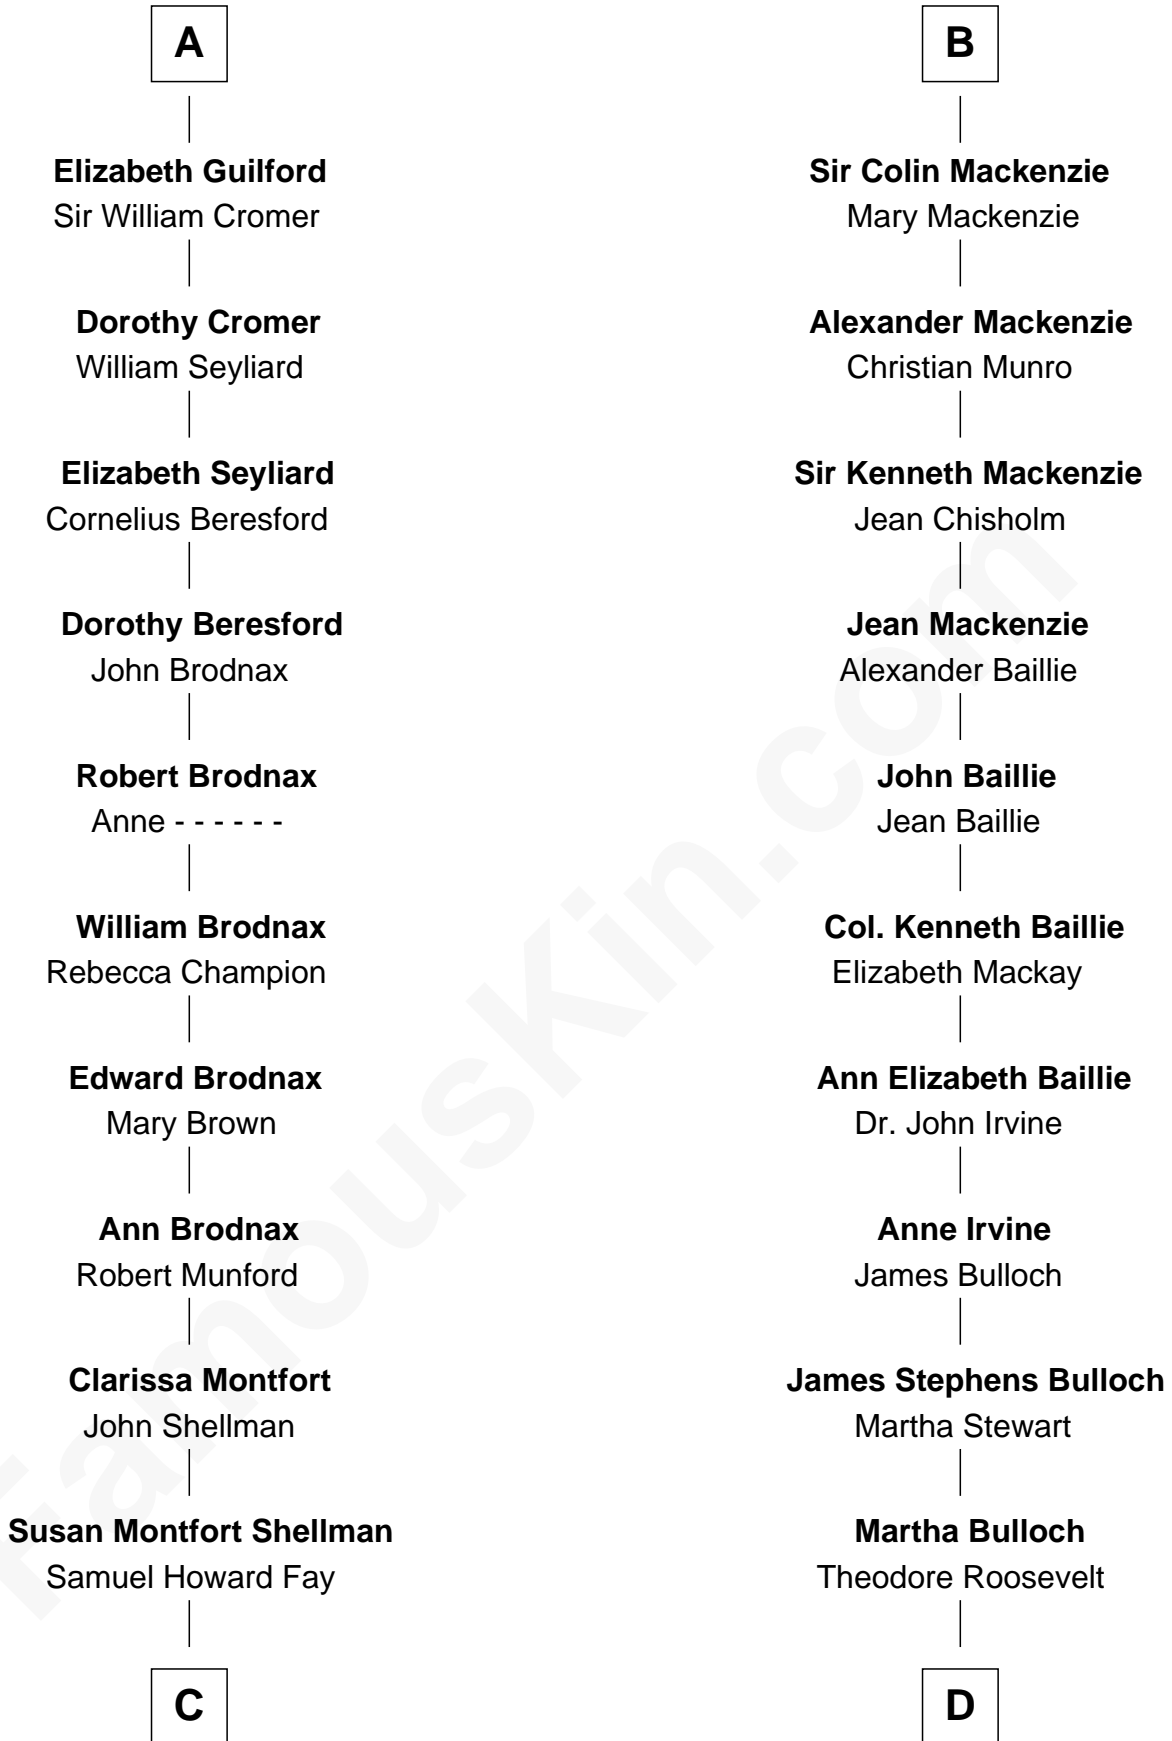

FamousKin.com
Relationship Chart of
George H. W. Bush
41st U.S. President

18th cousin 2 times removed of

Eleanor Roosevelt
First Lady of President Franklin D. Roosevelt

C

Harriet Eleanor Fay
Rev. James Smith Bush

Samuel Prescott Bush
Flora Sheldon

Prescott Sheldon Bush
Dorothy Wear Walker

George H. W. Bush
41st U.S. President

D

Elliott Roosevelt
Anna Rebecca Hall

Eleanor Roosevelt
First Lady of Franklin Roosevelt

FamousKin.com