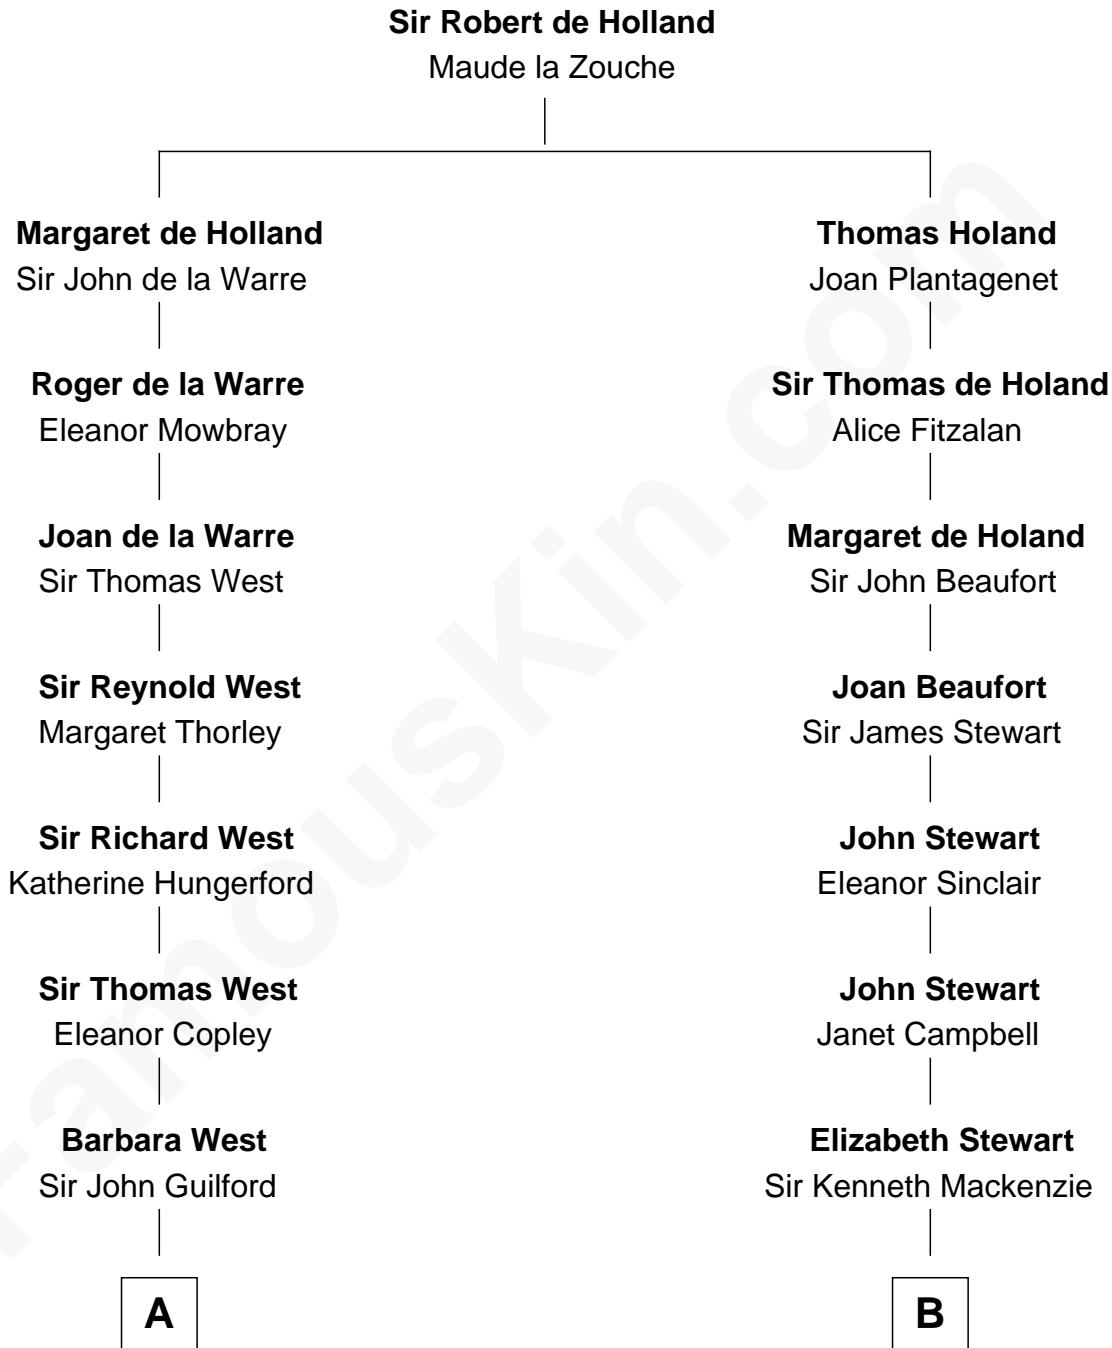

FamousKin.com
Relationship Chart of
George H. W. Bush
41st U.S. President

18th cousin 2 times removed of

Eleanor Roosevelt
First Lady of President Franklin D. Roosevelt

C

Harriet Eleanor Fay
Rev. James Smith Bush

Samuel Prescott Bush
Flora Sheldon

Prescott Sheldon Bush
Dorothy Wear Walker

George H. W. Bush
41st U.S. President

D

Elliott Roosevelt
Anna Rebecca Hall

Eleanor Roosevelt
First Lady of Franklin Roosevelt

FamousKin.com