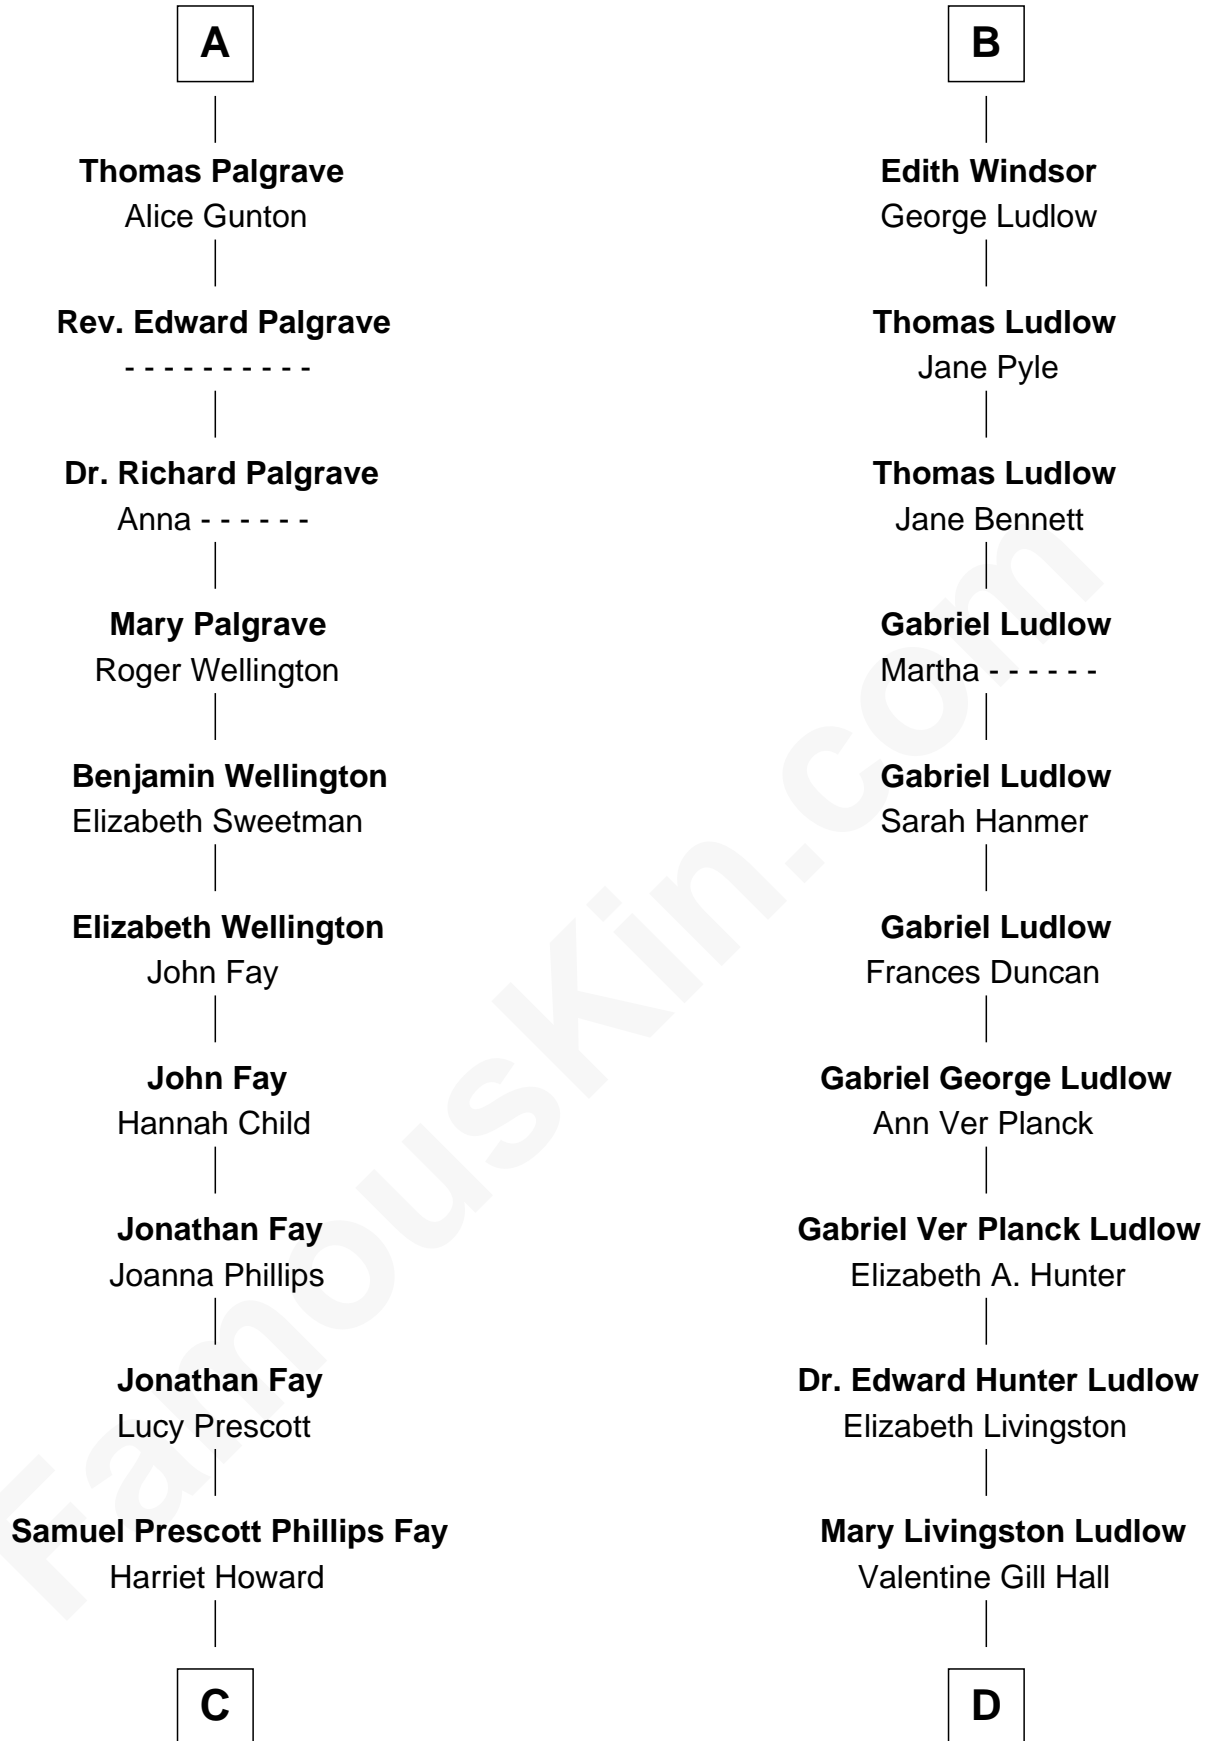

FamousKin.com
Relationship Chart of
George H. W. Bush
41st U.S. President

18th cousin 3 times removed of

Eleanor Roosevelt
First Lady of President Franklin D. Roosevelt

Humphrey de Bohun
 Elizabeth Plantagenet

C

Samuel Howard Fay
Susan Montfort Shellman

Harriet Eleanor Fay
Rev. James Smith Bush

Samuel Prescott Bush
Flora Sheldon

Prescott Sheldon Bush
Dorothy Wear Walker

George H. W. Bush
41st U.S. President

D

Anna Rebecca Hall
Elliott Roosevelt

Eleanor Roosevelt
First Lady of Franklin Roosevelt

FamousKin.com