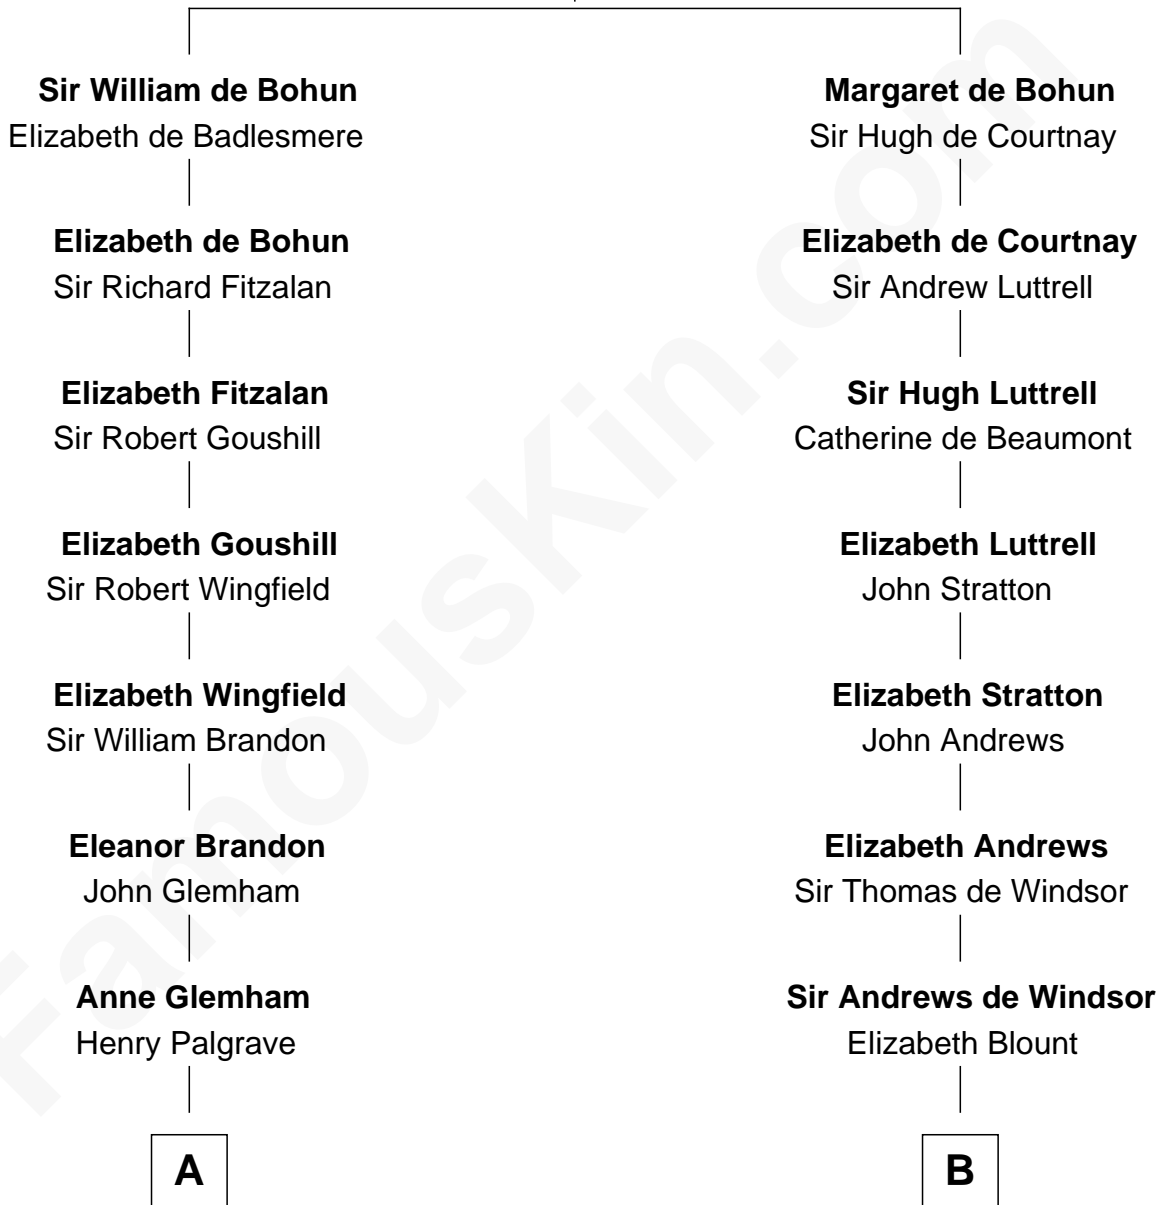

FamousKin.com
Relationship Chart of
George H. W. Bush
41st U.S. President

18th cousin 3 times removed of

Eleanor Roosevelt
First Lady of President Franklin D. Roosevelt

Humphrey de Bohun
 Elizabeth Plantagenet

C

Samuel Howard Fay
Susan Montfort Shellman

Harriet Eleanor Fay
Rev. James Smith Bush

Samuel Prescott Bush
Flora Sheldon

Prescott Sheldon Bush
Dorothy Wear Walker

George H. W. Bush
41st U.S. President

D

Anna Rebecca Hall
Elliott Roosevelt

Eleanor Roosevelt
First Lady of Franklin Roosevelt

FamousKin.com