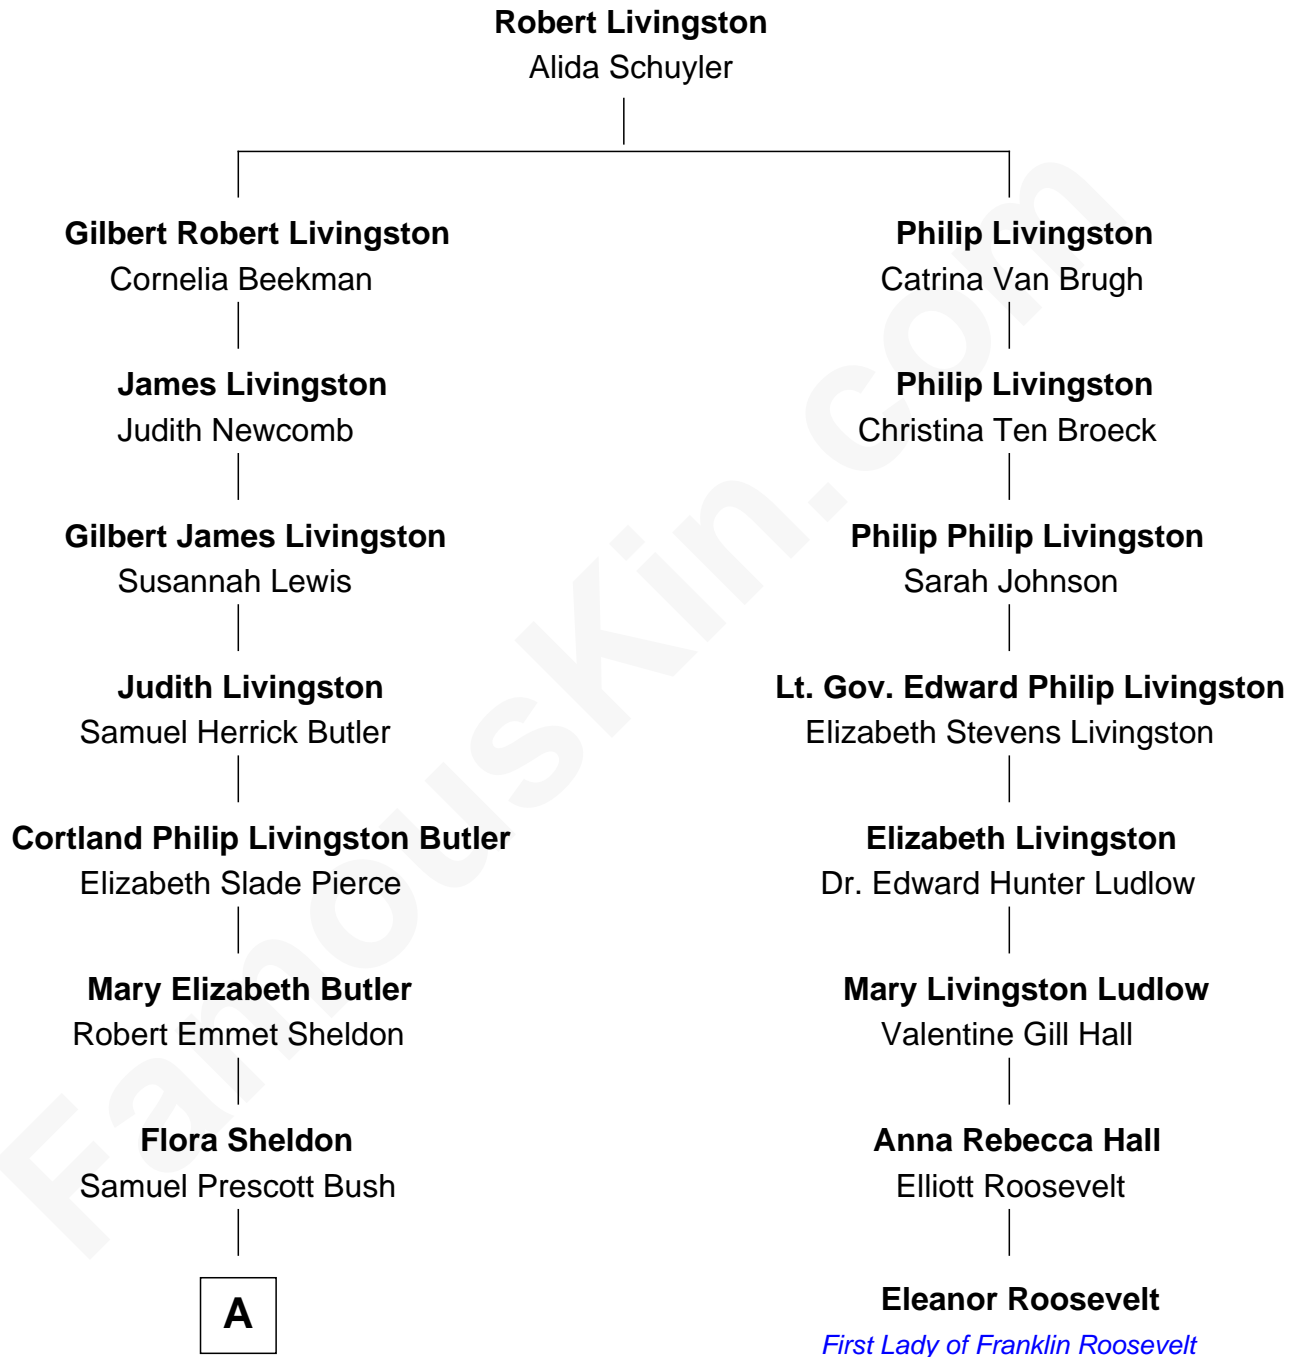

FamousKin.com Relationship Chart of

George H. W. Bush

41st U.S. President

7th cousin 1 time removed of

Eleanor Roosevelt

First Lady of President Franklin D. Roosevelt

A

—
Prescott Sheldon Bush

Dorothy Wear Walker

—
George H. W. Bush

41st U.S. President

FamousKin.com