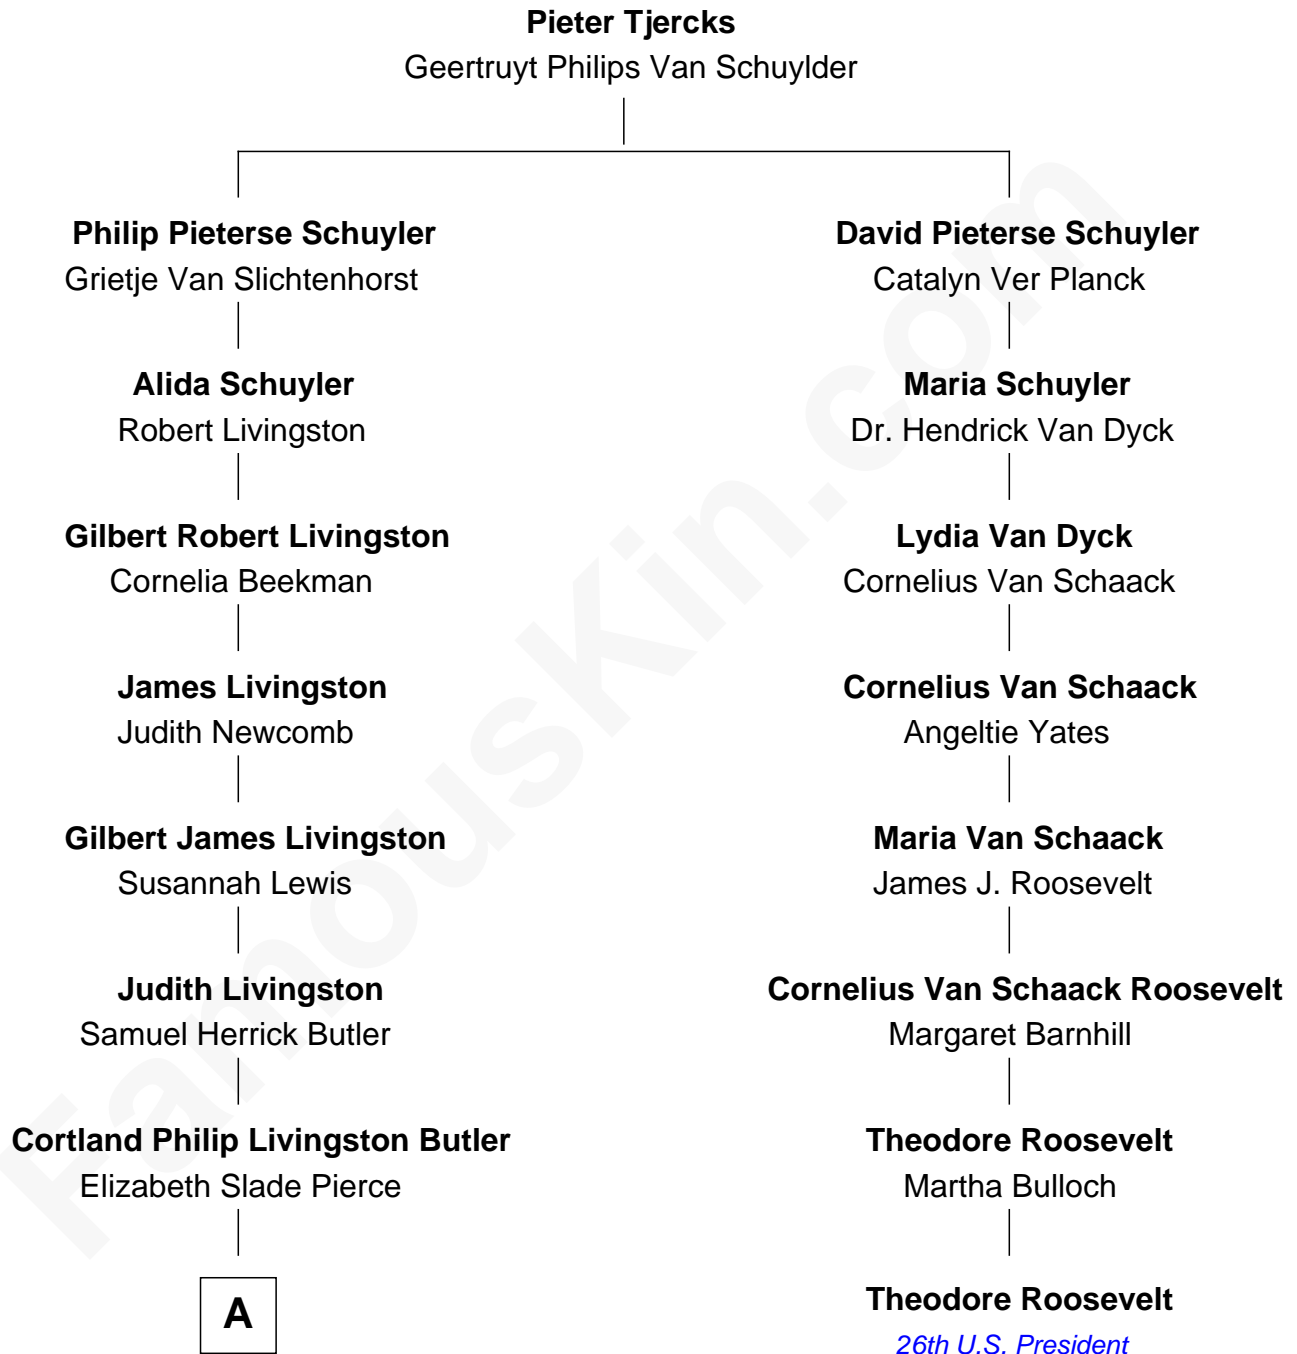

FamousKin.com Relationship Chart of

George H. W. Bush

41st U.S. President

7th cousin 3 times removed of

Theodore Roosevelt

26th U.S. President

A

—
Mary Elizabeth Butler
Robert Emmet Sheldon

—
Flora Sheldon
Samuel Prescott Bush

—
Prescott Sheldon Bush
Dorothy Wear Walker

—
George H. W. Bush
41st U.S. President

FamousKin.com