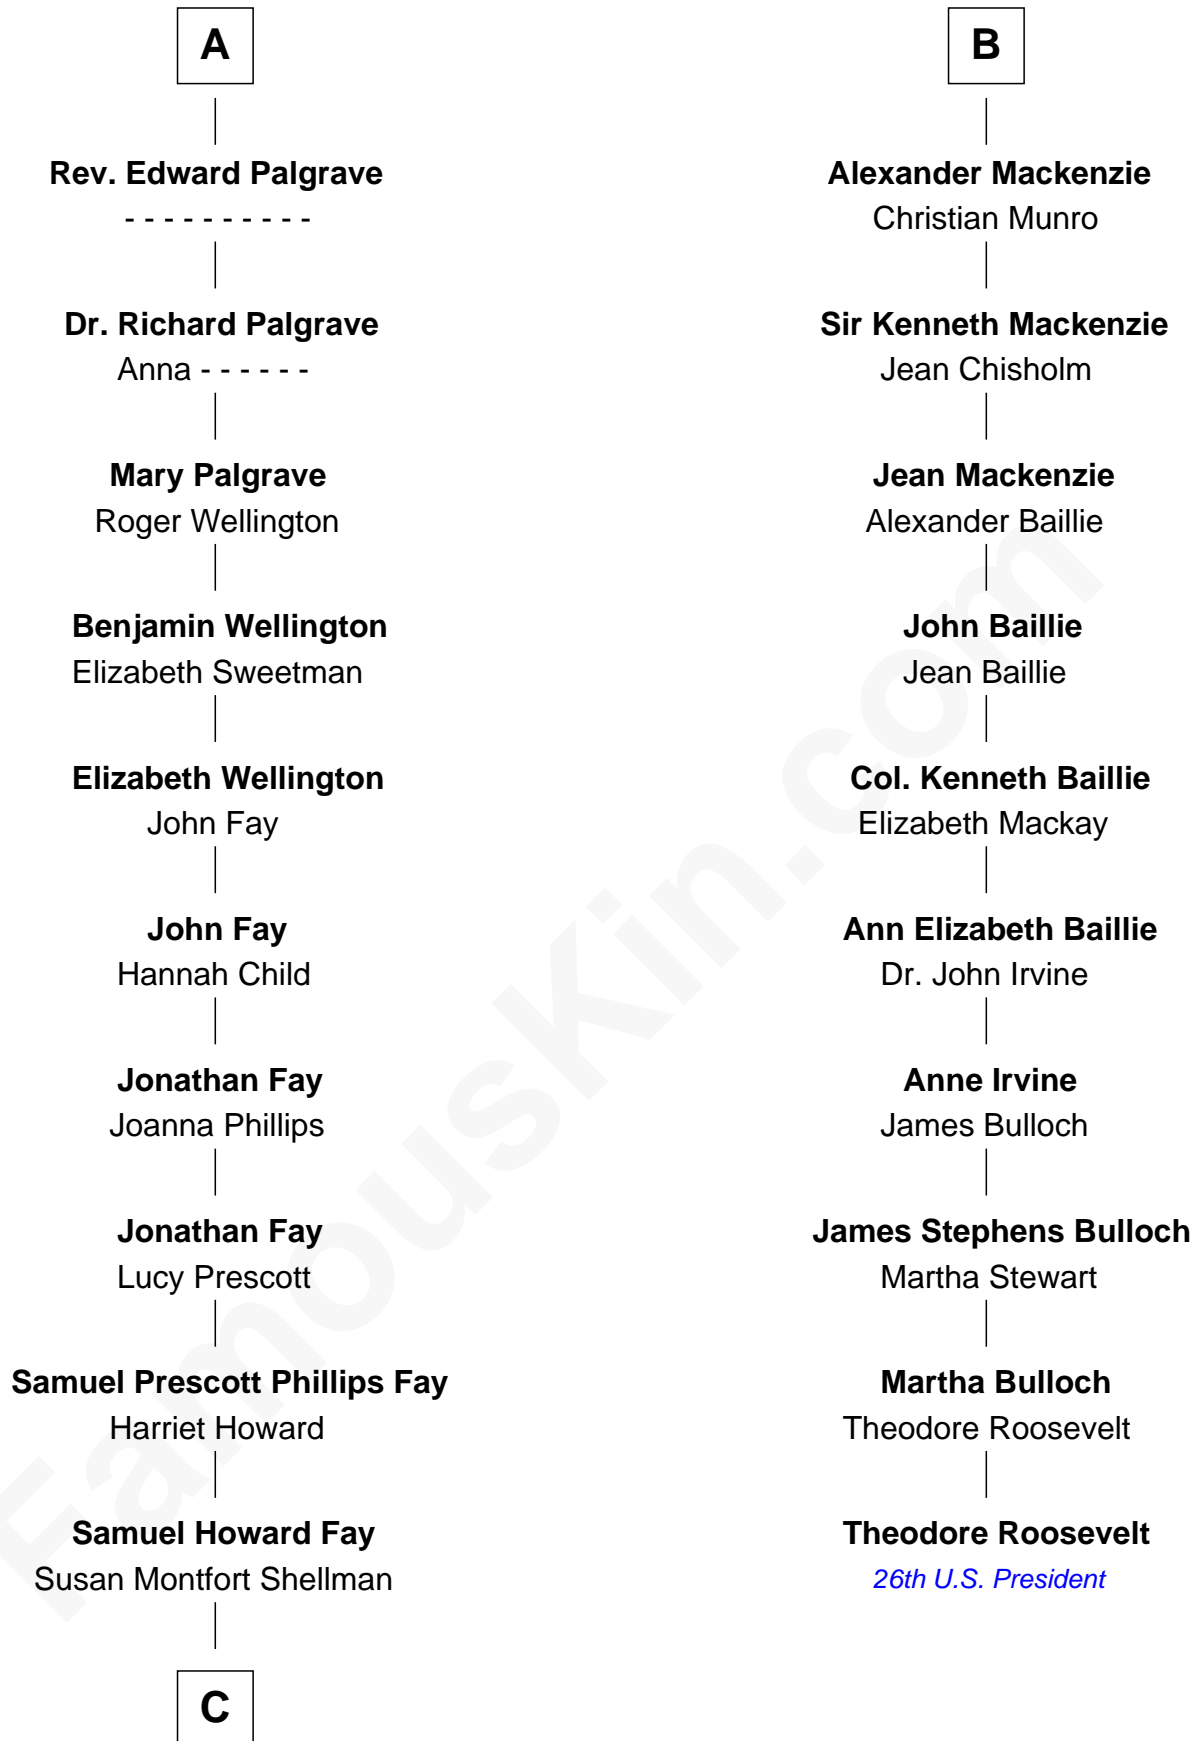

**FamousKin.com**  
**Relationship Chart of**  
**George H. W. Bush**  
*41st U.S. President*

**16th cousin 4 times removed of**  
**Theodore Roosevelt**  
*26th U.S. President*

**C**

**Harriet Eleanor Fay**  
Rev. James Smith Bush

**Samuel Prescott Bush**  
Flora Sheldon

**Prescott Sheldon Bush**  
Dorothy Wear Walker

**George H. W. Bush**  
*41st U.S. President*

FamousKin.com