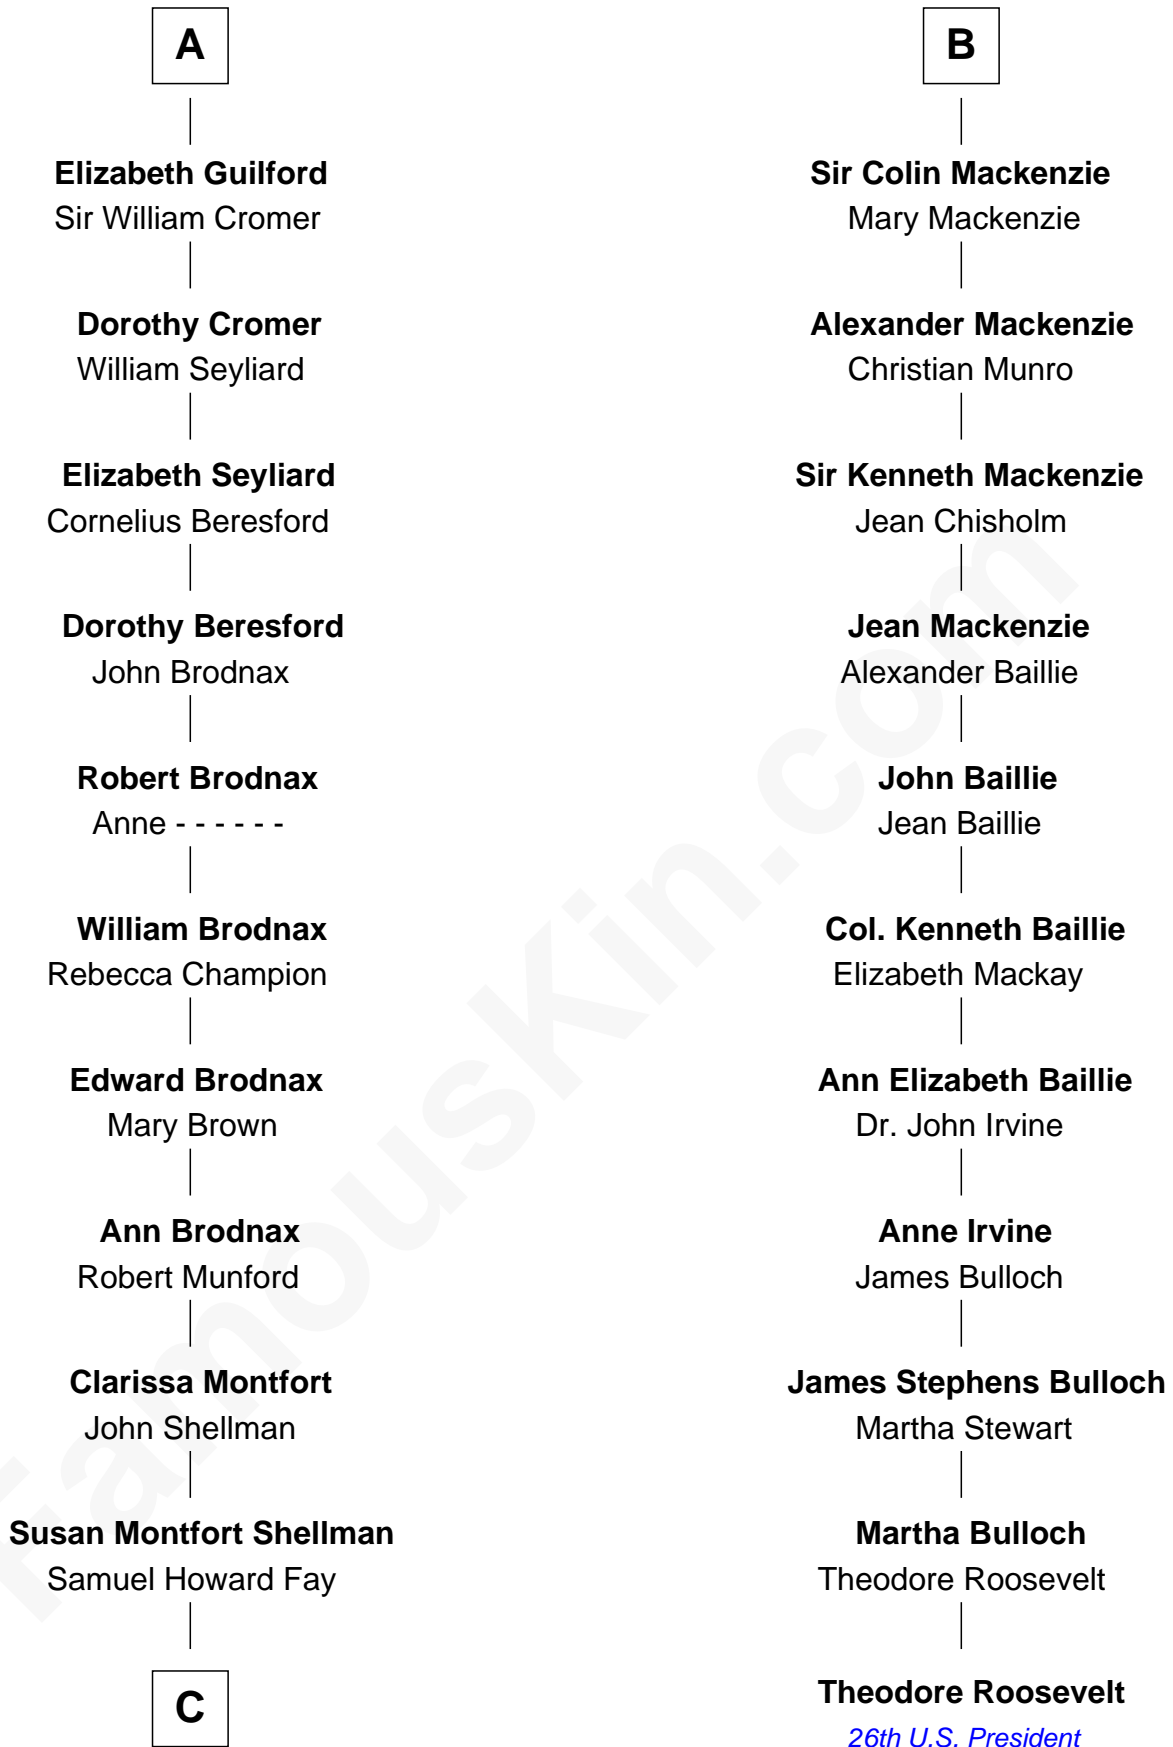

FamousKin.com Relationship Chart of

George H. W. Bush

41st U.S. President

17th cousin 3 times removed of

Theodore Roosevelt

26th U.S. President

Sir Robert de Holland

Maude la Zouche

C

—
Harriet Eleanor Fay
Rev. James Smith Bush

—
Samuel Prescott Bush
Flora Sheldon

—
Prescott Sheldon Bush
Dorothy Wear Walker

—
George H. W. Bush
41st U.S. President

FamousKin.com