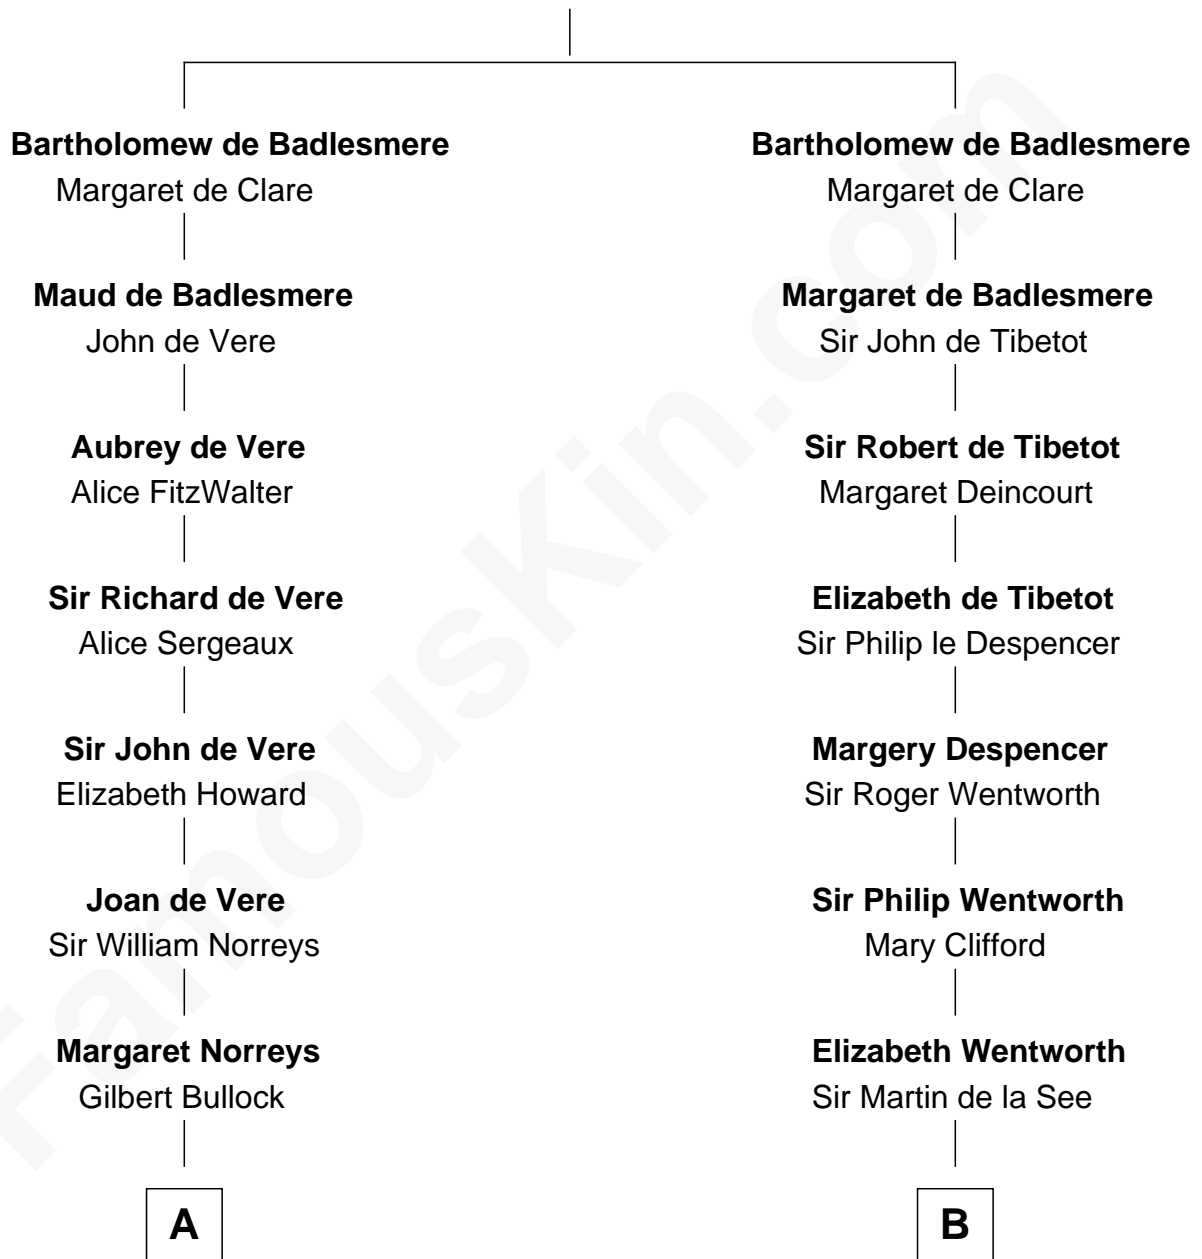

FamousKin.com Relationship Chart of

George H. W. Bush

41st U.S. President

21st cousin of

Alice (Lee) Roosevelt

First Wife of President Theodore Roosevelt

Gunselm de Badlesmere

C

Samuel Howard Fay
Susan Montfort Shellman

Harriet Eleanor Fay
Rev. James Smith Bush

Samuel Prescott Bush
Flora Sheldon

Prescott Sheldon Bush
Dorothy Wear Walker

George H. W. Bush
41st U.S. President

D

Nancy Clarke
Francis Cabot

Mary Ann Cabot
Nathaniel Cabot Lee

John Clarke Lee
Harriet Paine Rose

George Cabot Lee
Caroline Watts Haskell

Alice (Lee) Roosevelt
Wife of President Theodore Roosevelt