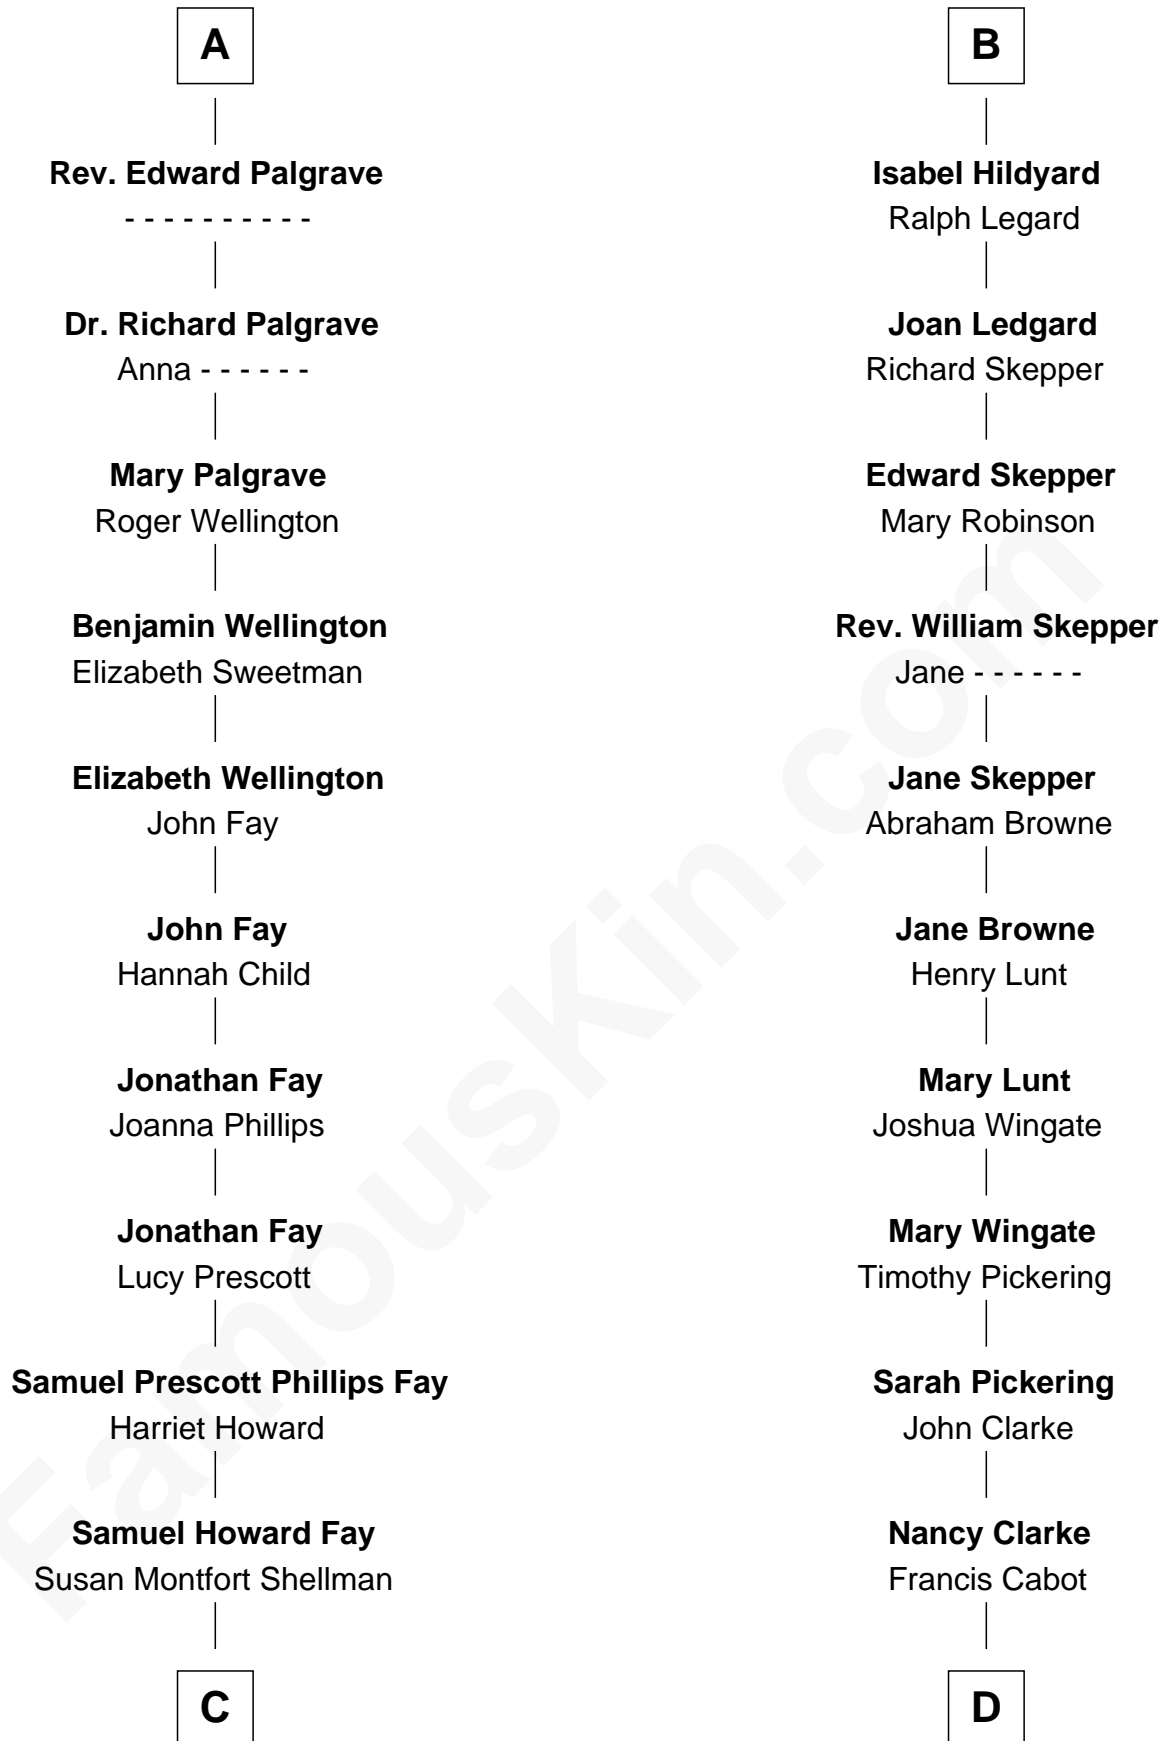

FamousKin.com Relationship Chart of

George H. W. Bush

41st U.S. President

20th cousin of

Alice (Lee) Roosevelt

First Wife of President Theodore Roosevelt

Elizabeth de Badlesmere

with husband
Sir William de Bohun

Mary Clifford

Sir Philip Wentworth

Elizabeth Wentworth

Sir Martin de la See

Joan de la See

Sir Piers Hildyard

B

C

Harriet Eleanor Fay
Rev. James Smith Bush

Samuel Prescott Bush
Flora Sheldon

Prescott Sheldon Bush
Dorothy Wear Walker

George H. W. Bush
41st U.S. President

D

Mary Ann Cabot
Nathaniel Cabot Lee

John Clarke Lee
Harriet Paine Rose