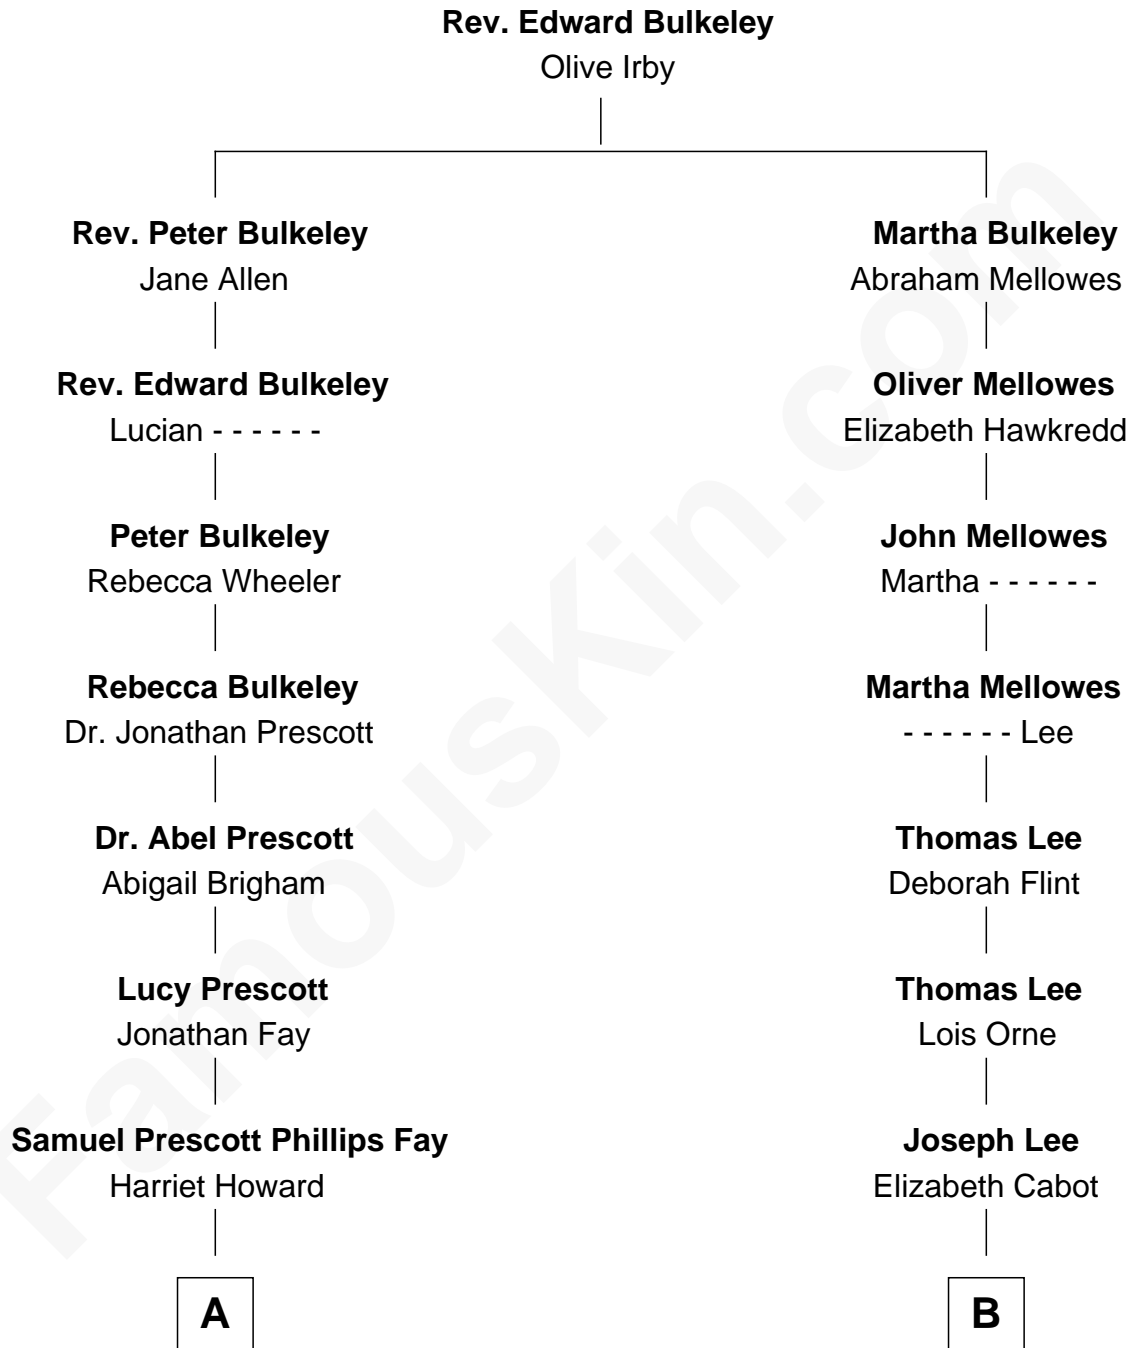

**FamousKin.com**  
**Relationship Chart of**  
**George H. W. Bush**  
*41st U.S. President*

10th cousin 1 time removed of

**Alice (Lee) Roosevelt**  
*First Wife of President Theodore Roosevelt*

**A**

**Samuel Howard Fay**  
Susan Montfort Shellman

**Harriet Eleanor Fay**  
Rev. James Smith Bush

**Samuel Prescott Bush**  
Flora Sheldon

**Prescott Sheldon Bush**  
Dorothy Wear Walker

**George H. W. Bush**  
*41st U.S. President*

**B**

**Nathaniel Cabot Lee**  
Mary Ann Cabot

**John Clarke Lee**  
Harriet Paine Rose

**George Cabot Lee**  
Caroline Watts Haskell

**Alice (Lee) Roosevelt**  
*Wife of President Theodore Roosevelt*