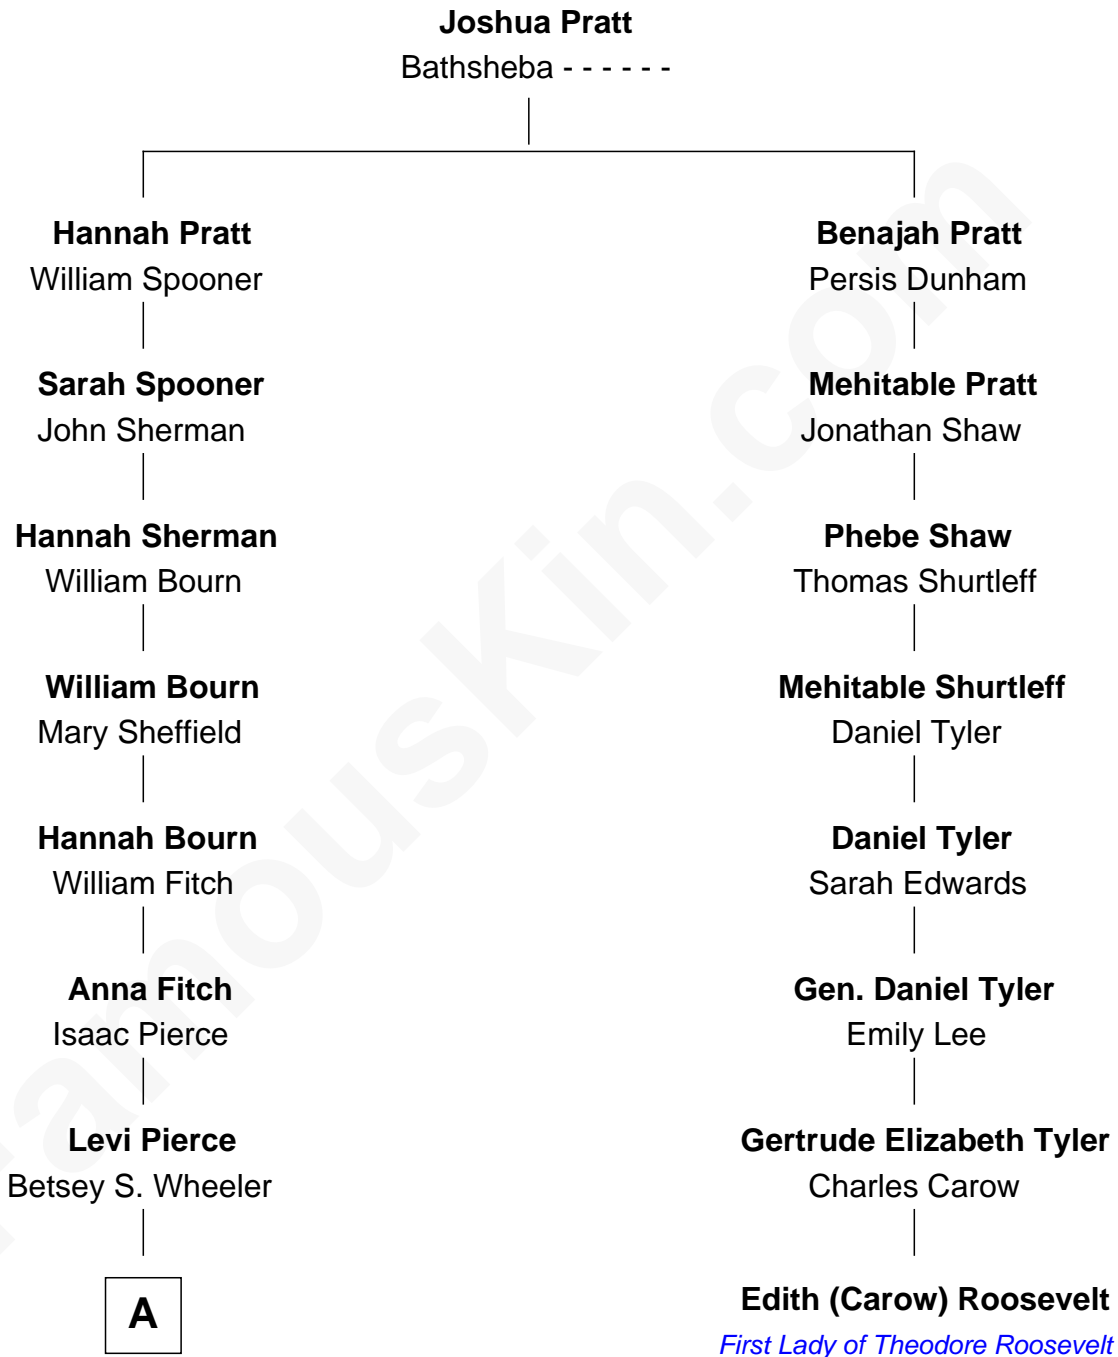

FamousKin.com
Relationship Chart of
George H. W. Bush
41st U.S. President

7th cousin 4 times removed of
Edith (Carow) Roosevelt
First Lady of President Theodore Roosevelt

A

—
Elizabeth Slade Pierce
Cortland Philip Livingston Butler

—
Mary Elizabeth Butler
Robert Emmet Sheldon

—
Flora Sheldon
Samuel Prescott Bush

—
Prescott Sheldon Bush
Dorothy Wear Walker

—
George H. W. Bush
41st U.S. President