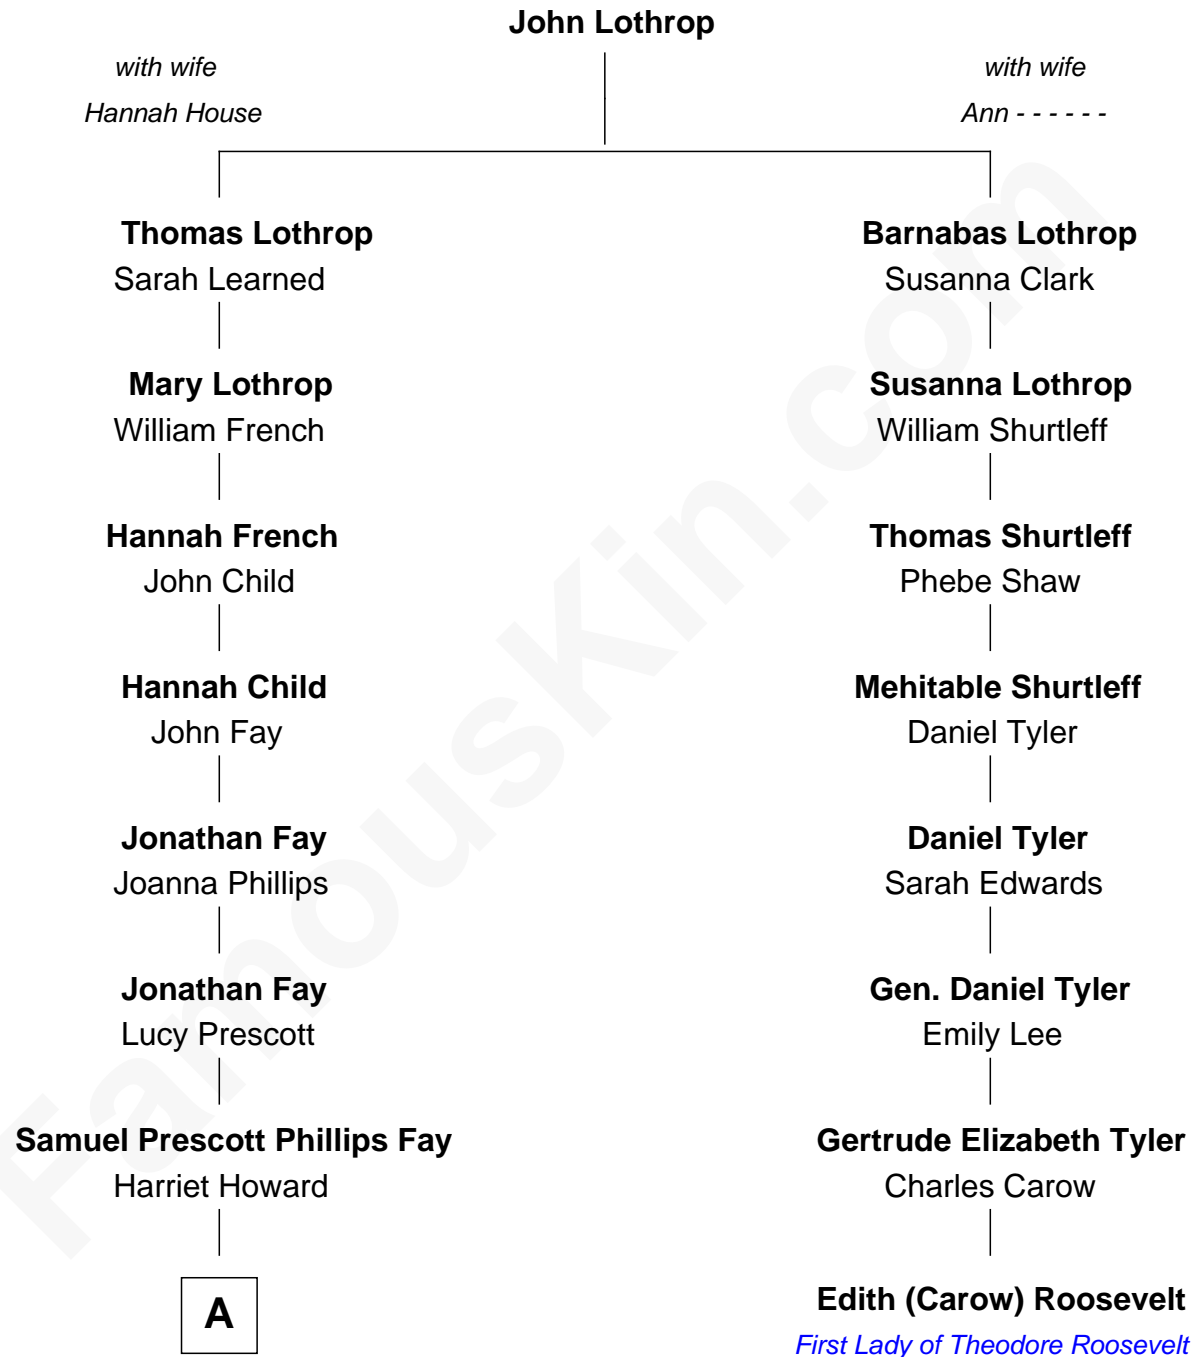

FamousKin.com
Relationship Chart of
George H. W. Bush
41st U.S. President

7th cousin 4 times removed of
Edith (Carow) Roosevelt
First Lady of President Theodore Roosevelt

A

—
Samuel Howard Fay
Susan Montfort Shellman

—
Harriet Eleanor Fay
Rev. James Smith Bush

—
Samuel Prescott Bush
Flora Sheldon

—
Prescott Sheldon Bush
Dorothy Wear Walker

—
George H. W. Bush
41st U.S. President