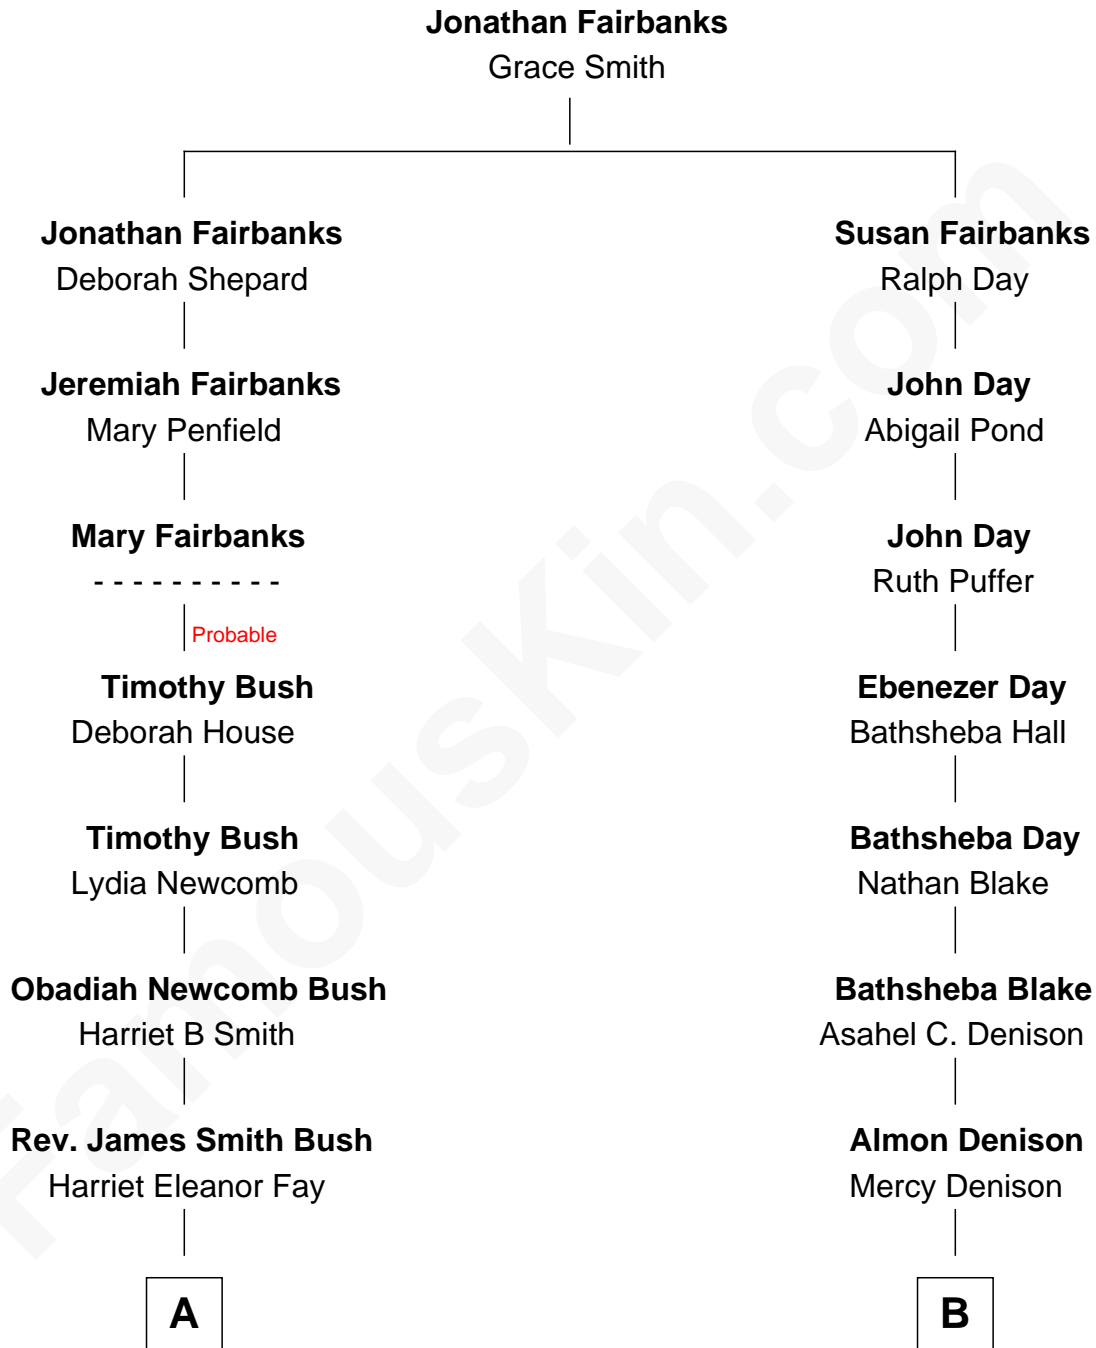

FamousKin.com
Relationship Chart of
George H. W. Bush
41st U.S. President

9th cousin 2 times removed of
James Taylor
Singer-Songwriter

A

Samuel Prescott Bush

Flora Sheldon

Prescott Sheldon Bush

Dorothy Wear Walker

George H. W. Bush

41st U.S. President

B

John Clark Denison

Arabelle E. Warren

Etta M. Denison

Henry Woodard

Henry Herman Woodard

Ella Angelique Knox

Gertrude Arline Woodard

Dr. Isaac Montrose Taylor

James Taylor

Singer-Songwriter

FamousKin.com