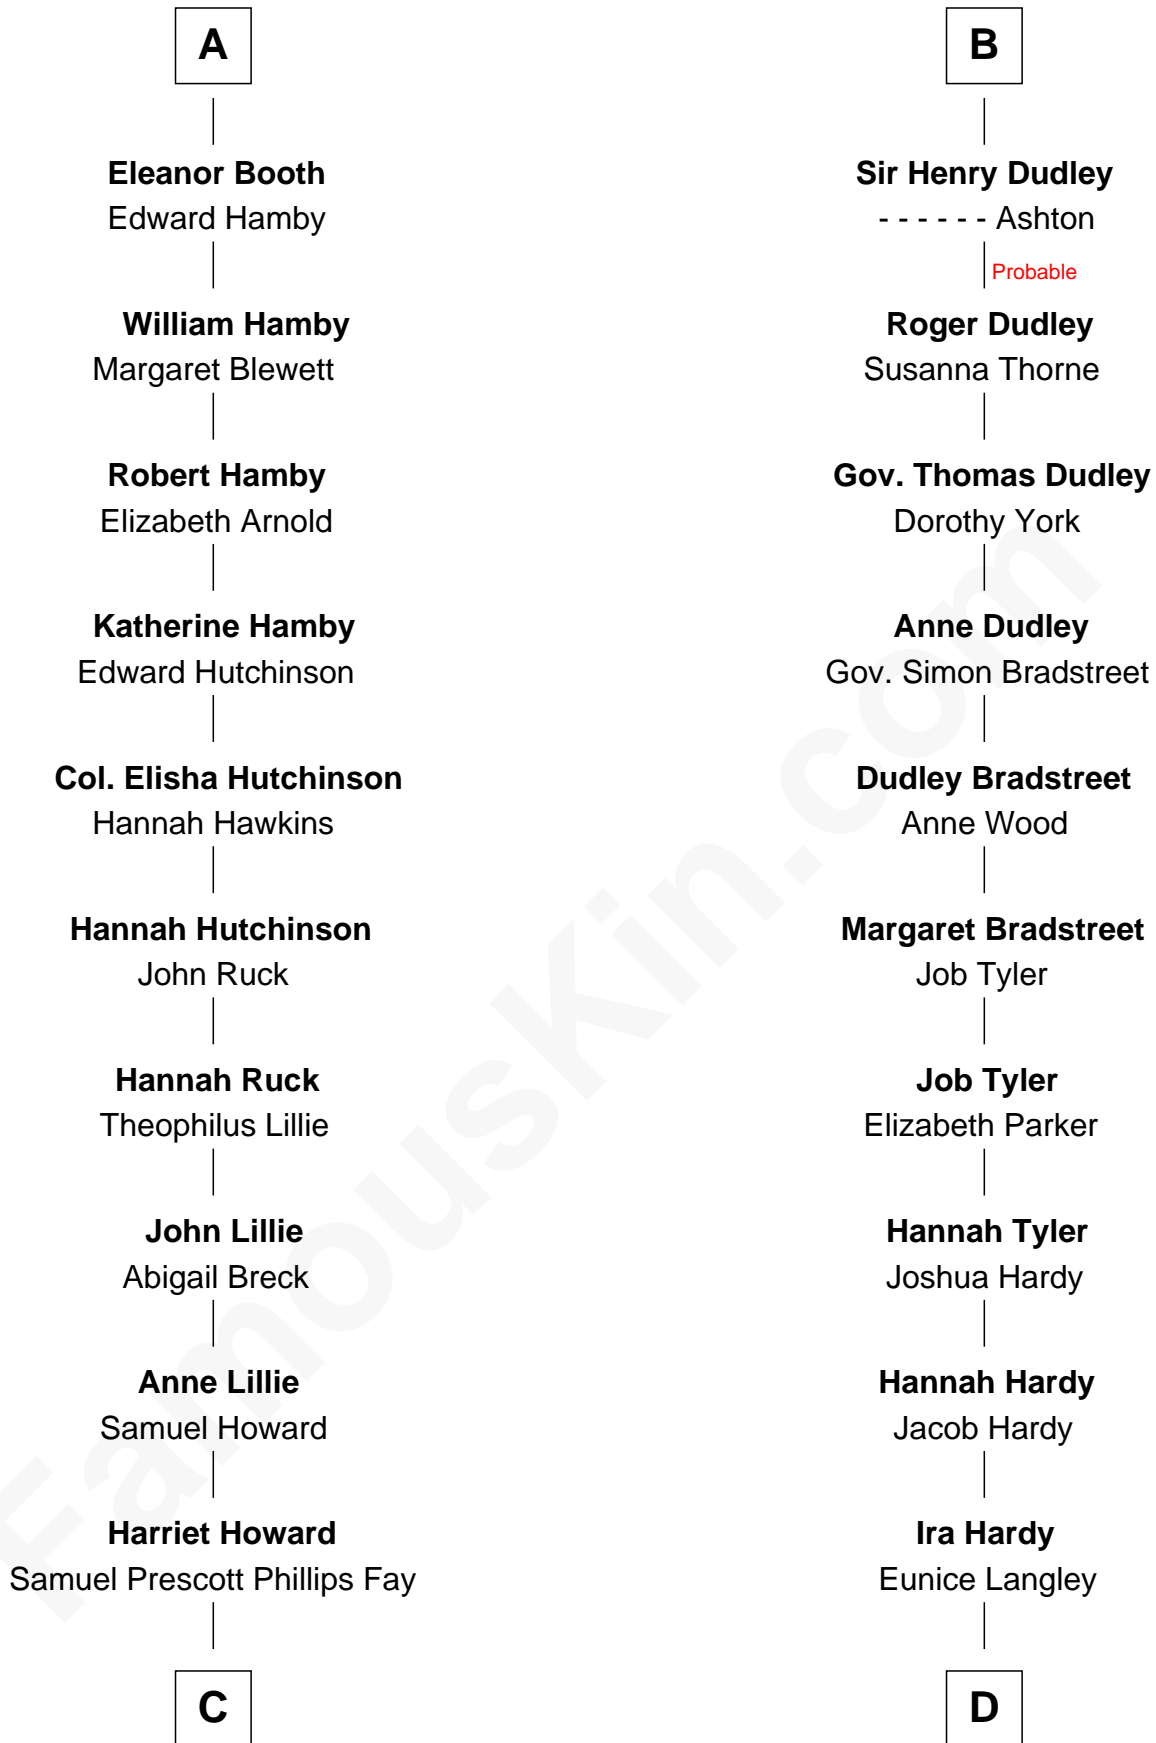

# FamousKin.com Relationship Chart of

**George H. W. Bush**

*41st U.S. President*

21st cousin of

**James Taylor**

*Singer-Songwriter*

**C**

**Samuel Howard Fay**  
Susan Montfort Shellman

**Harriet Eleanor Fay**  
Rev. James Smith Bush

**Samuel Prescott Bush**  
Flora Sheldon

**Prescott Sheldon Bush**  
Dorothy Wear Walker

**George H. W. Bush**  
*41st U.S. President*

**D**

**Lovercia L. Hardy**  
Willard Knox

**Fred Charles Knox**  
Ruth Elizabeth Collins

**Ella Angelique Knox**  
Henry Herman Woodard

**Gertrude Arline Woodard**  
Dr. Isaac Montrose Taylor

**James Taylor**  
*Singer-Songwriter*

FamousKin.com