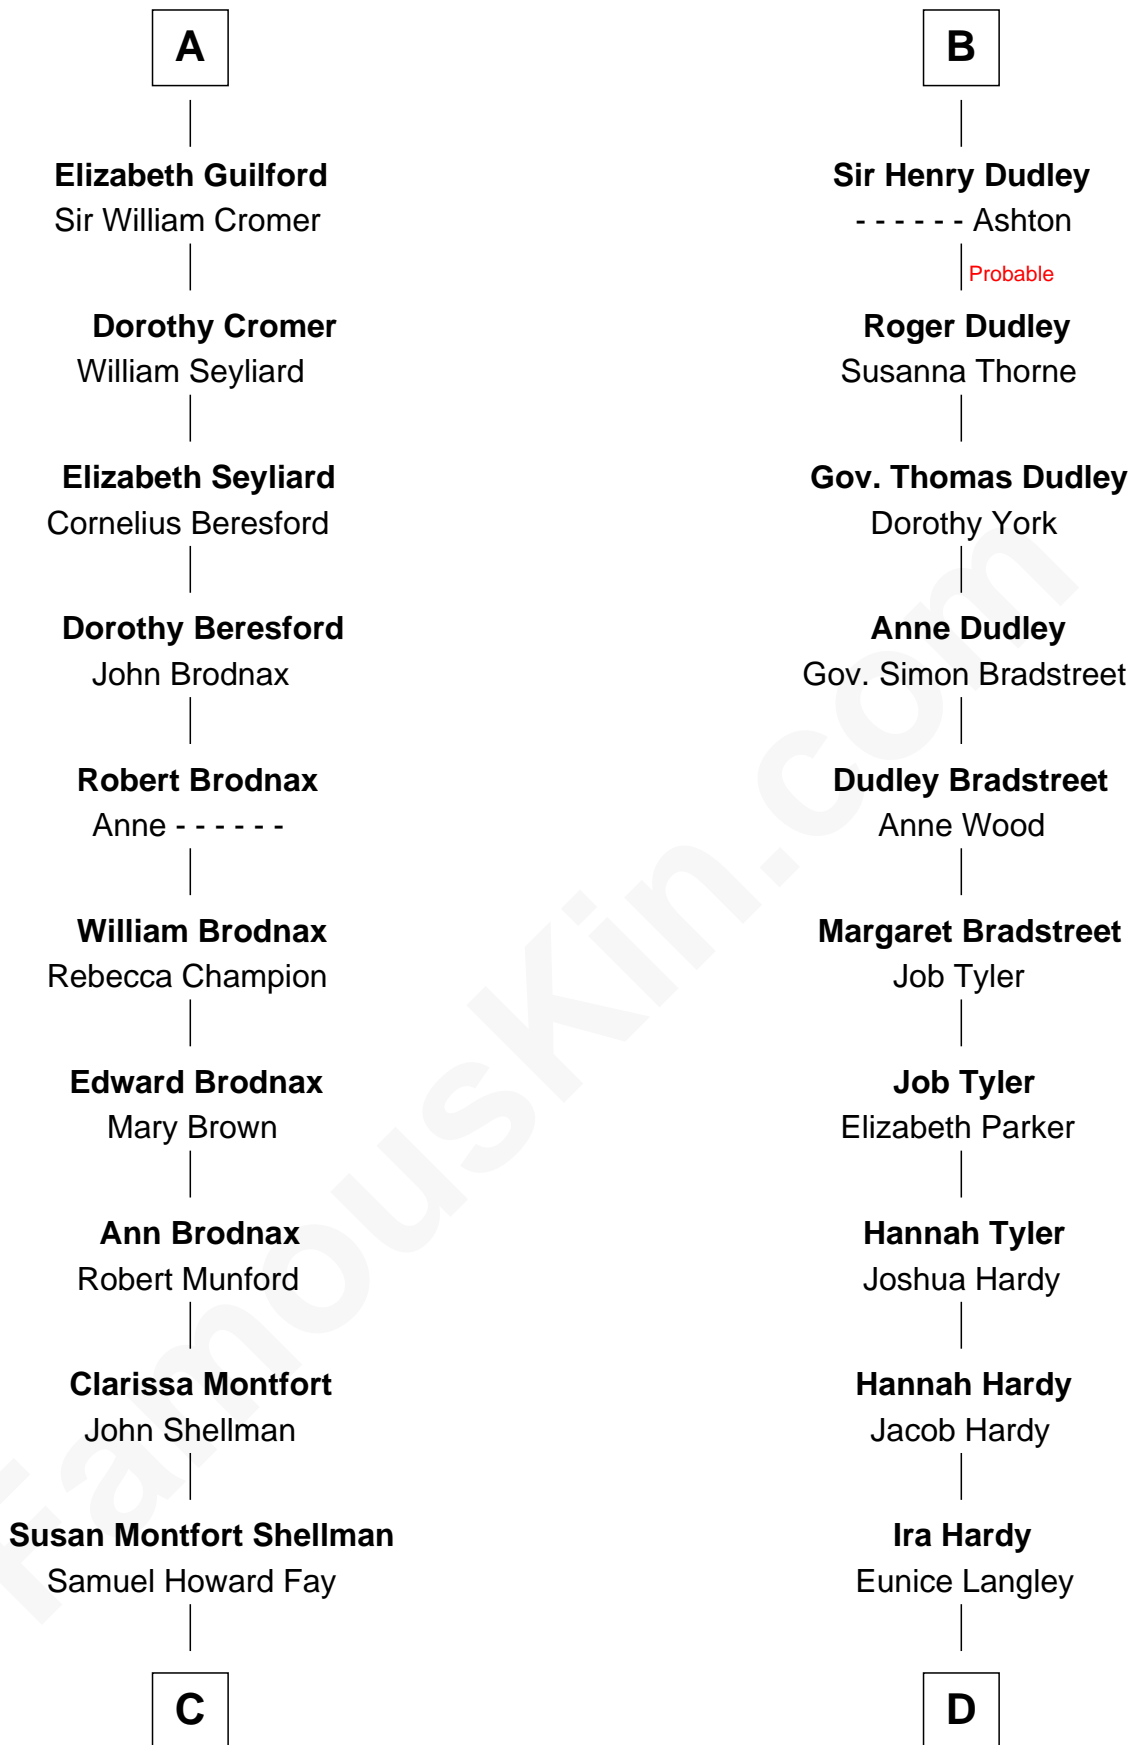

**FamousKin.com**  
**Relationship Chart of**  
**George H. W. Bush**  
*41st U.S. President*

**20th cousin 1 time removed of**  
**James Taylor**  
*Singer-Songwriter*

**Sir Robert de Holland**  
 Maude la Zouche

**C**

**Harriet Eleanor Fay**  
Rev. James Smith Bush

**Samuel Prescott Bush**  
Flora Sheldon

**Prescott Sheldon Bush**  
Dorothy Wear Walker

**George H. W. Bush**  
*41st U.S. President*

**D**

**Lovercia L. Hardy**  
Willard Knox

**Fred Charles Knox**  
Ruth Elizabeth Collins

**Ella Angelique Knox**  
Henry Herman Woodard

**Gertrude Arline Woodard**  
Dr. Isaac Montrose Taylor

**James Taylor**  
*Singer-Songwriter*