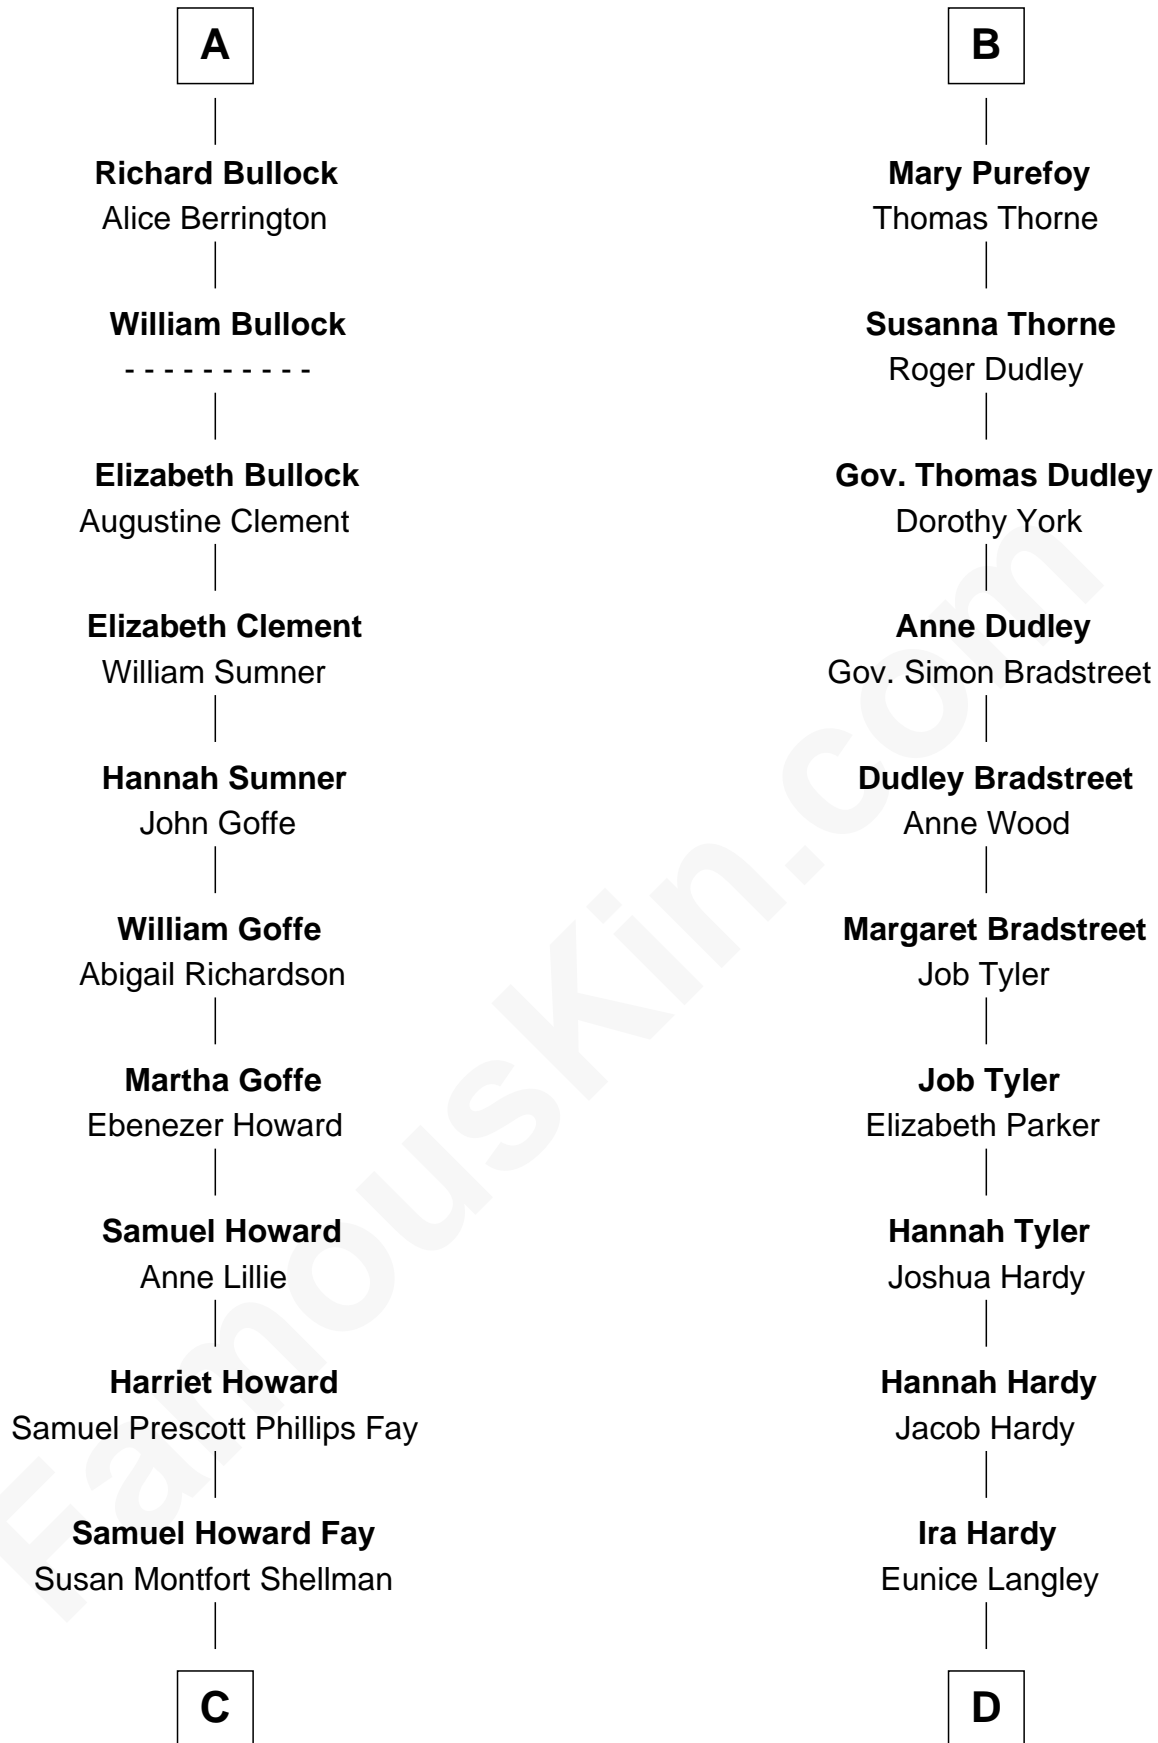

FamousKin.com
Relationship Chart of
George H. W. Bush
41st U.S. President

20th cousin 1 time removed of

James Taylor
Singer-Songwriter

Sir John Howard
 Alice de Bois

C

Harriet Eleanor Fay
Rev. James Smith Bush

Samuel Prescott Bush
Flora Sheldon

Prescott Sheldon Bush
Dorothy Wear Walker

George H. W. Bush
41st U.S. President

D

Lovercia L. Hardy
Willard Knox

Fred Charles Knox
Ruth Elizabeth Collins

Ella Angelique Knox
Henry Herman Woodard

Gertrude Arline Woodard
Dr. Isaac Montrose Taylor

James Taylor
Singer-Songwriter