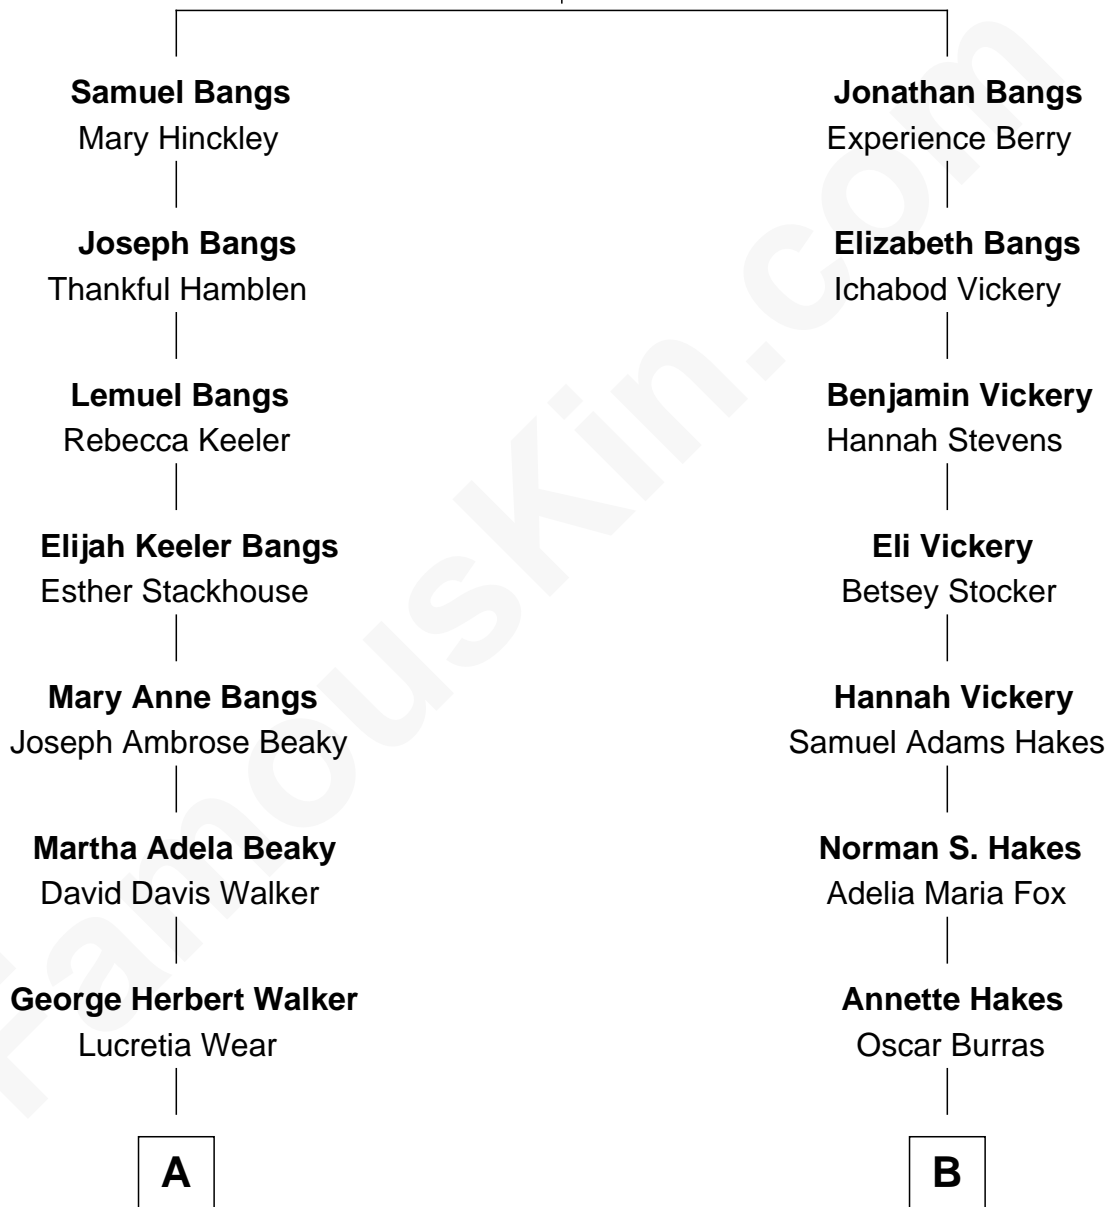

FamousKin.com
Relationship Chart of
George H. W. Bush
41st U.S. President

8th cousin 2 times removed of
Dan Quayle
44th U.S. Vice-President

Jonathan Bangs
 Mary Mayo

A

Dorothy Wear Walker
Prescott Sheldon Bush

George H. W. Bush
41st U.S. President

B

Delia Burras
William Orran Cline

Marie Pauline Cline
Robert Harwood Quayle

James Cline Quayle
Martha Corinne Pulliam

Dan Quayle
44th U.S. Vice-President