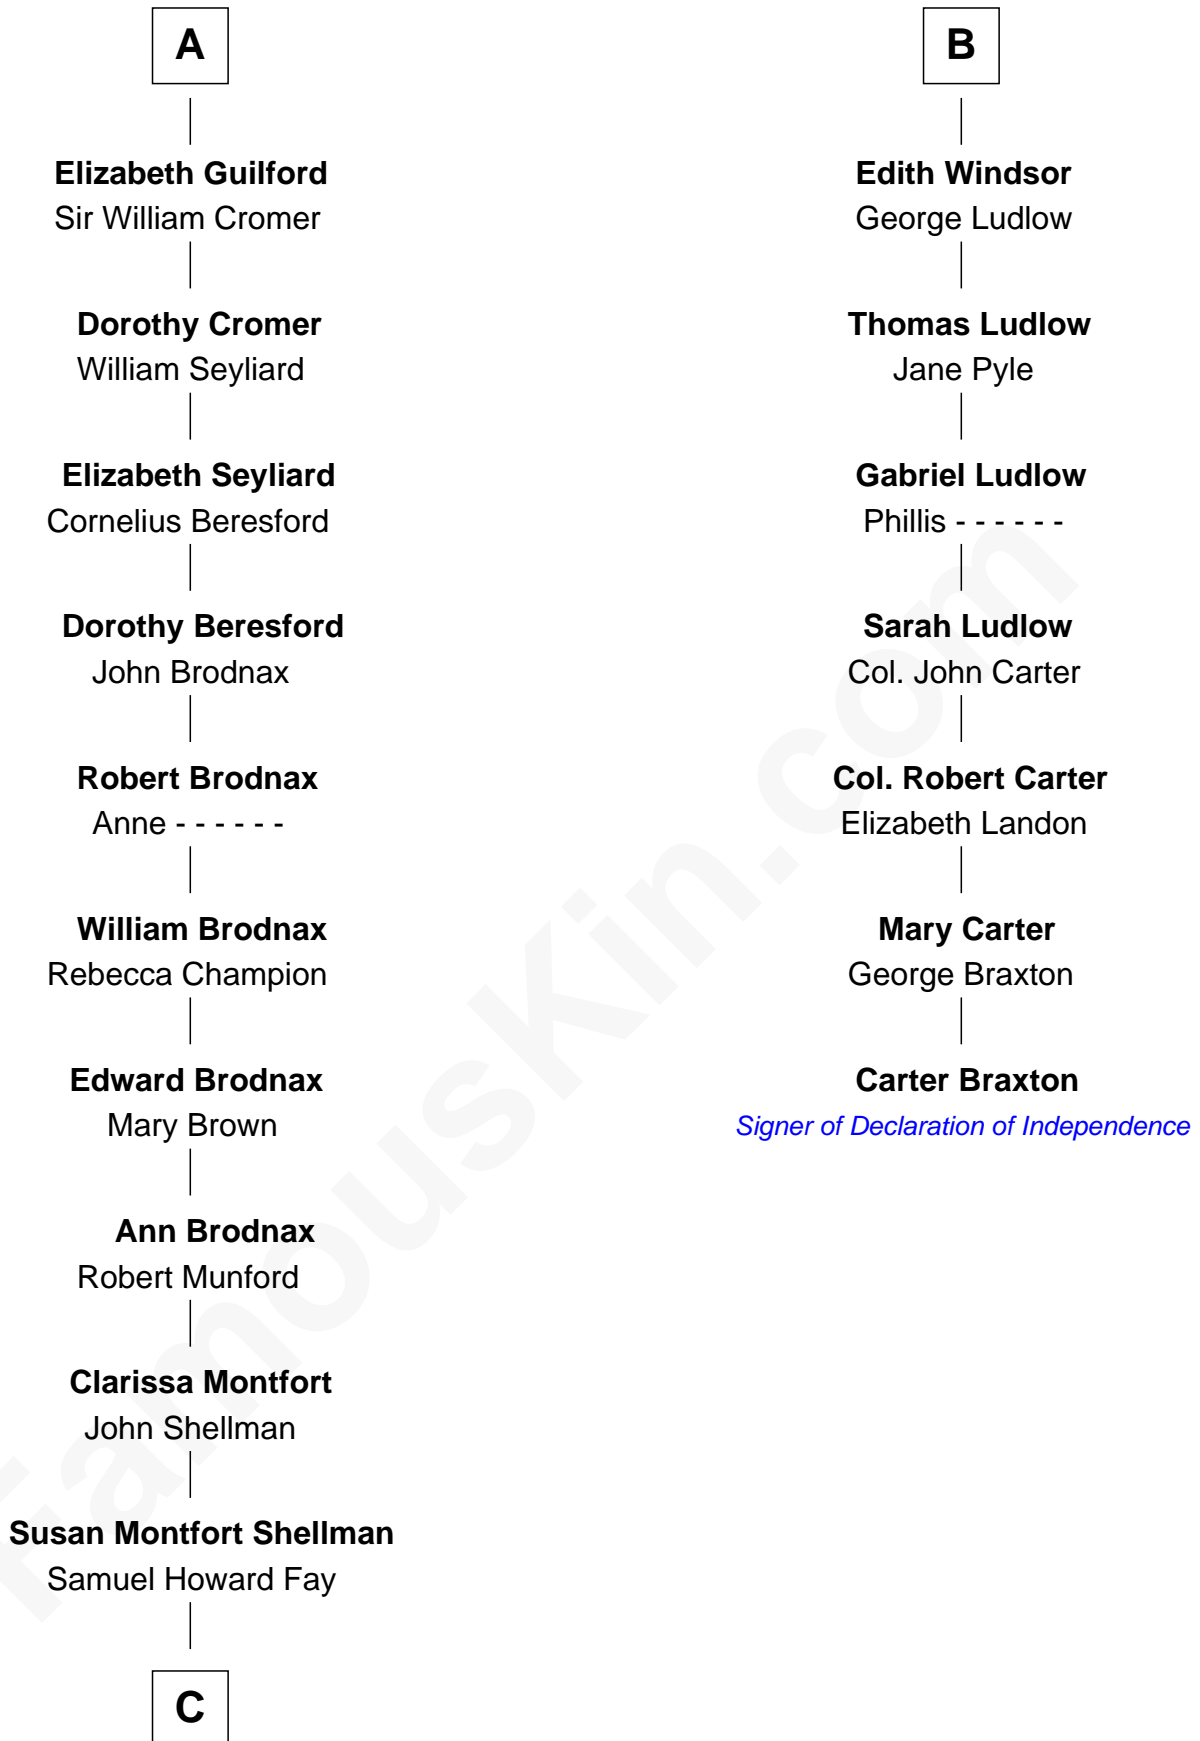

FamousKin.com
Relationship Chart of
George H. W. Bush
41st U.S. President

13th cousin 7 times removed of

Carter Braxton
Signer of the Declaration of Independence

C

—
Harriet Eleanor Fay
Rev. James Smith Bush

—
Samuel Prescott Bush
Flora Sheldon

—
Prescott Sheldon Bush
Dorothy Wear Walker

—
George H. W. Bush
41st U.S. President

FamousKin.com