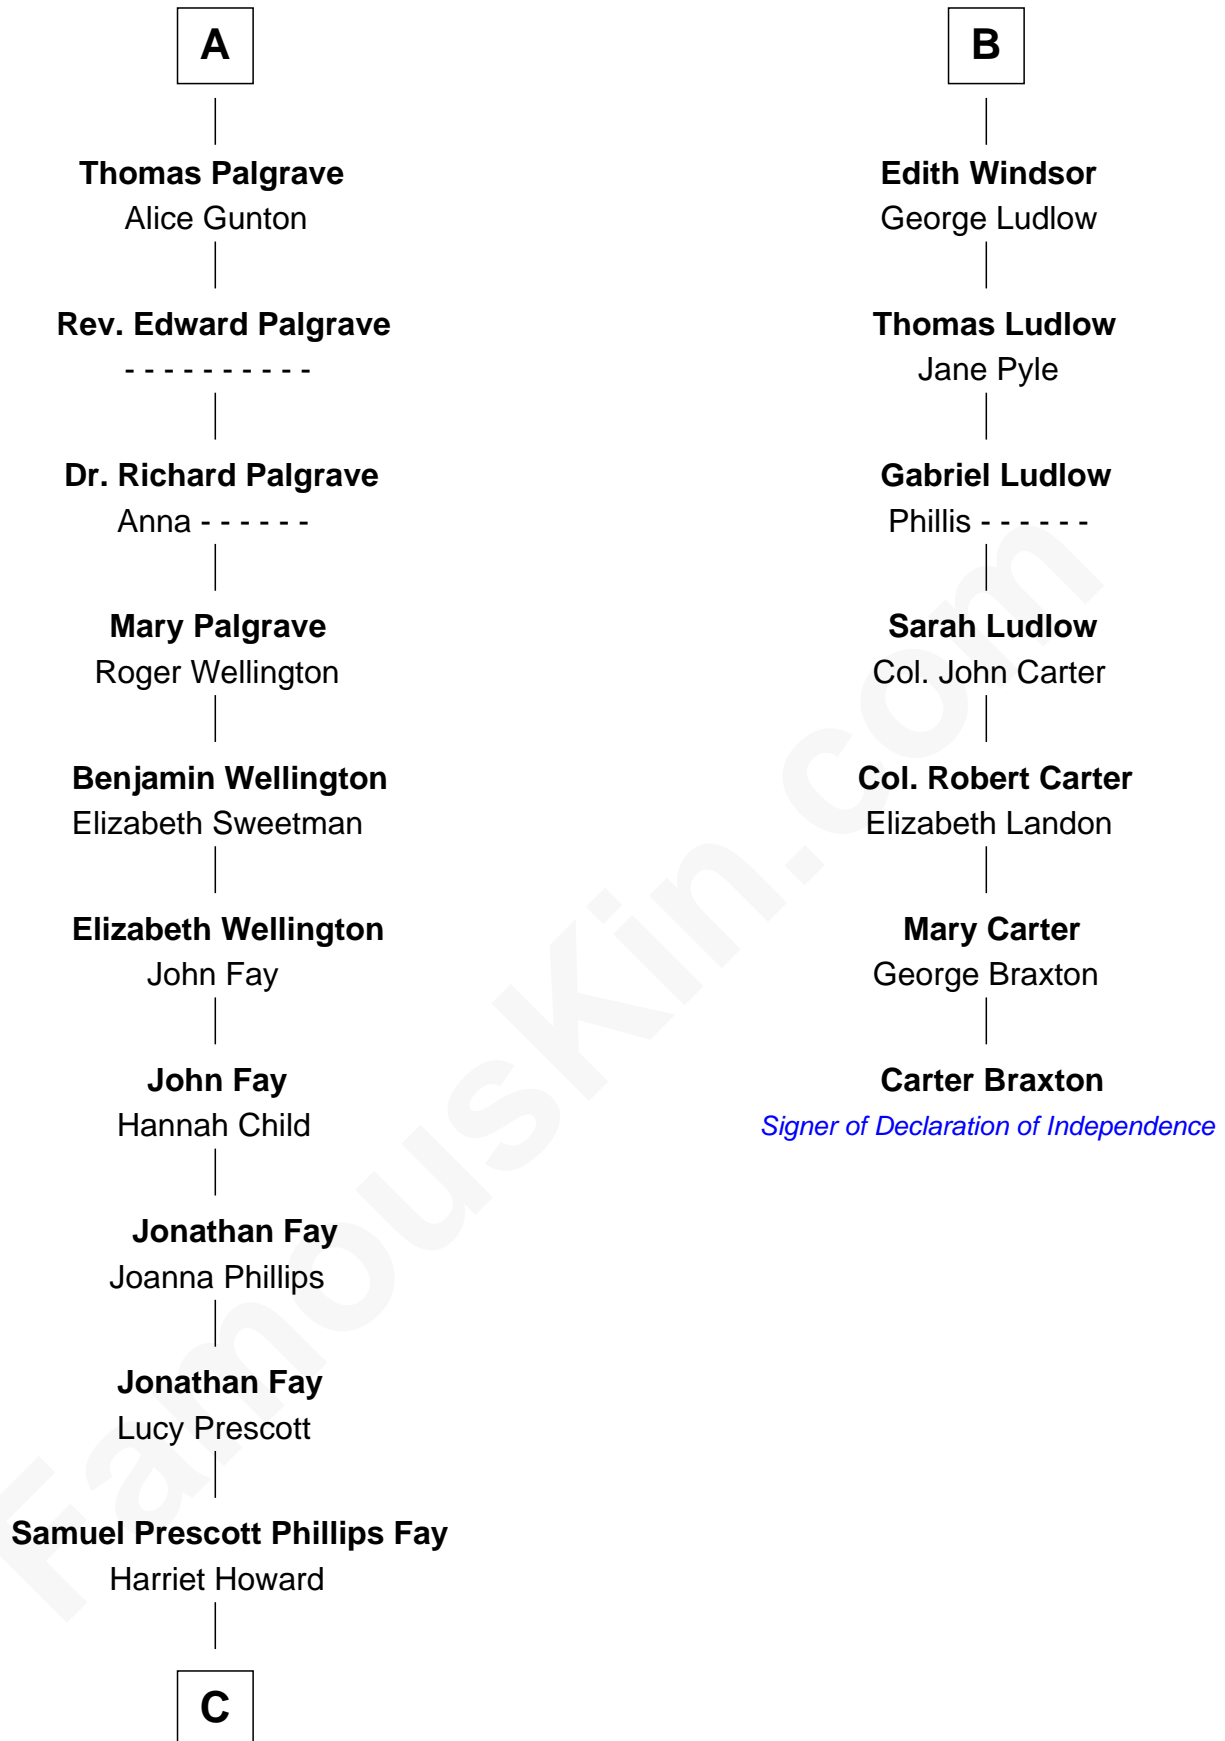

FamousKin.com
Relationship Chart of
George H. W. Bush
41st U.S. President

13th cousin 8 times removed of

Carter Braxton
Signer of the Declaration of Independence

C

—
Samuel Howard Fay
Susan Montfort Shellman

—
Harriet Eleanor Fay
Rev. James Smith Bush

—
Samuel Prescott Bush
Flora Sheldon

—
Prescott Sheldon Bush
Dorothy Wear Walker

—
George H. W. Bush
41st U.S. President

FamousKin.com