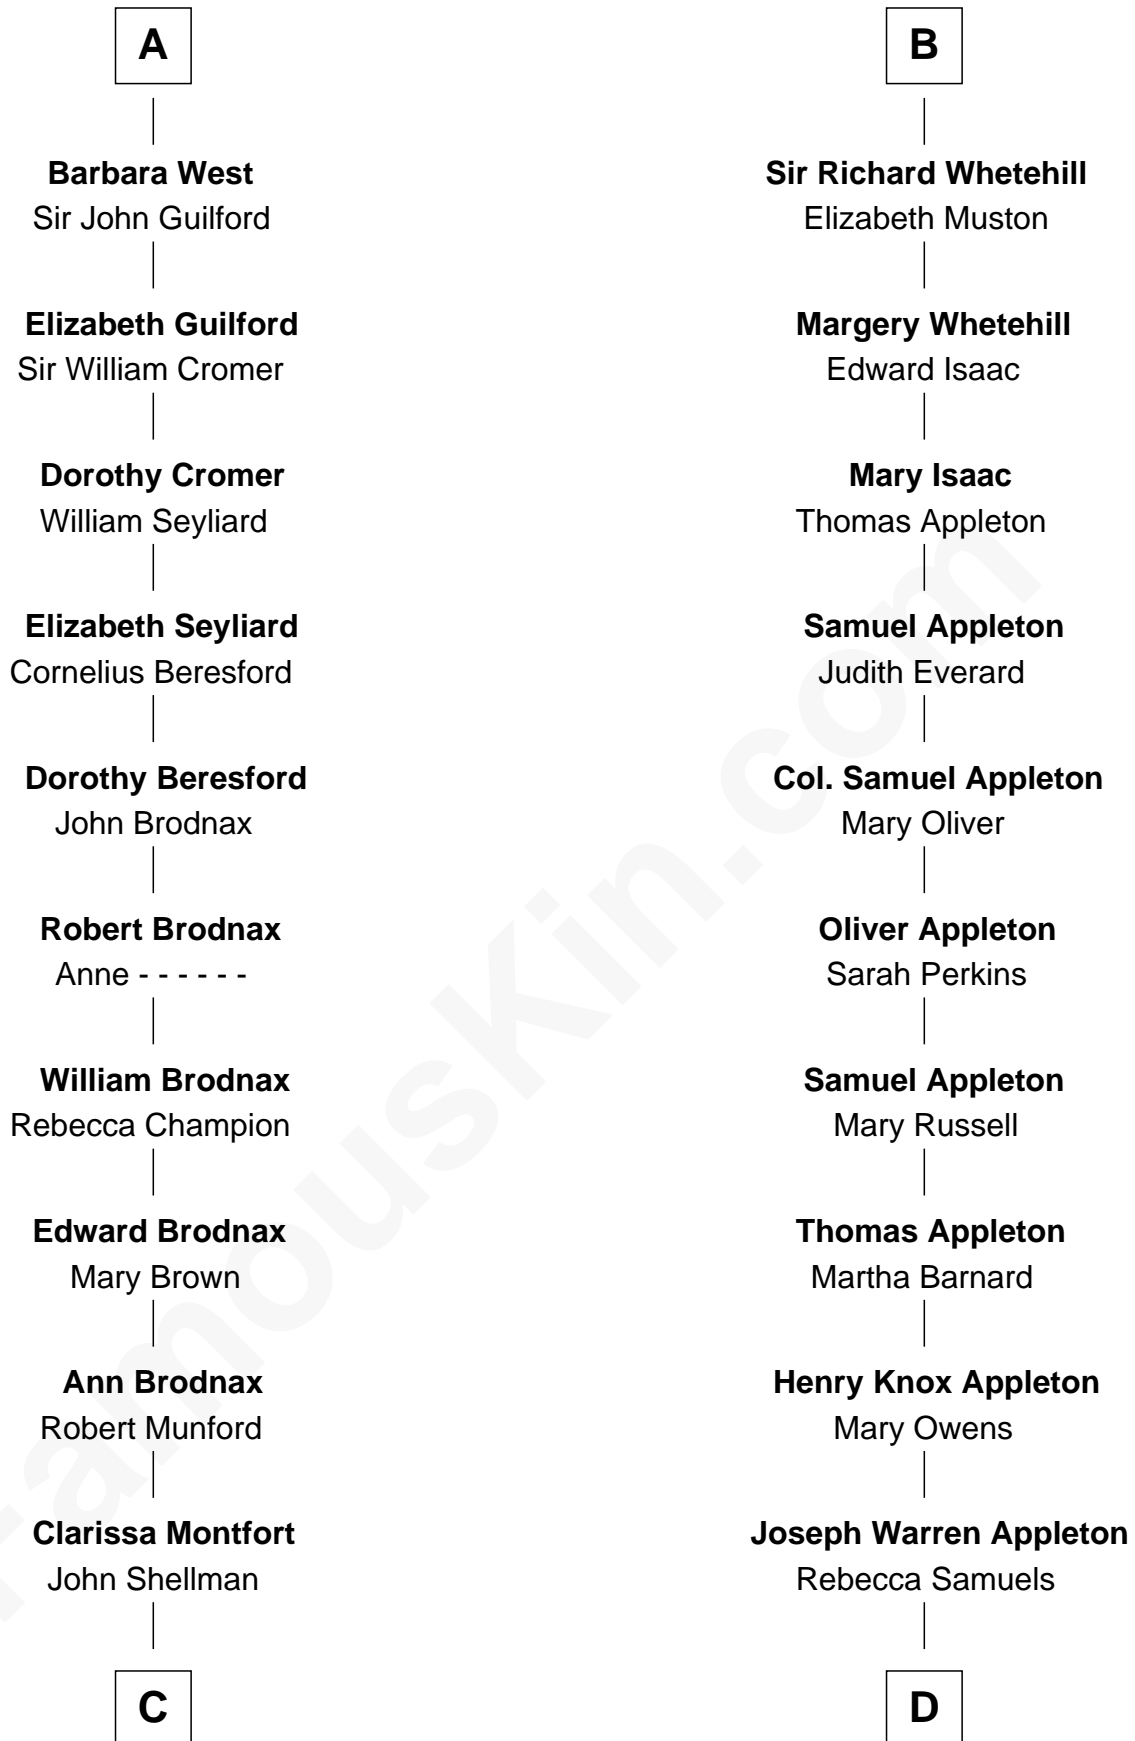

FamousKin.com Relationship Chart of

George H. W. Bush

41st U.S. President

21st cousin of

Marie-Chantal Miller

Crown Princess of Greece

John IV le Strange

Joan de Somery

C

Susan Montfort Shellman

Samuel Howard Fay

Harriet Eleanor Fay

Rev. James Smith Bush

Samuel Prescott Bush

Flora Sheldon

Prescott Sheldon Bush

Dorothy Wear Walker

George H. W. Bush

41st U.S. President

D

George H. Appleton

Mary Helen Edson

Blanche Louise Appleton

Ellis John Springer Miller