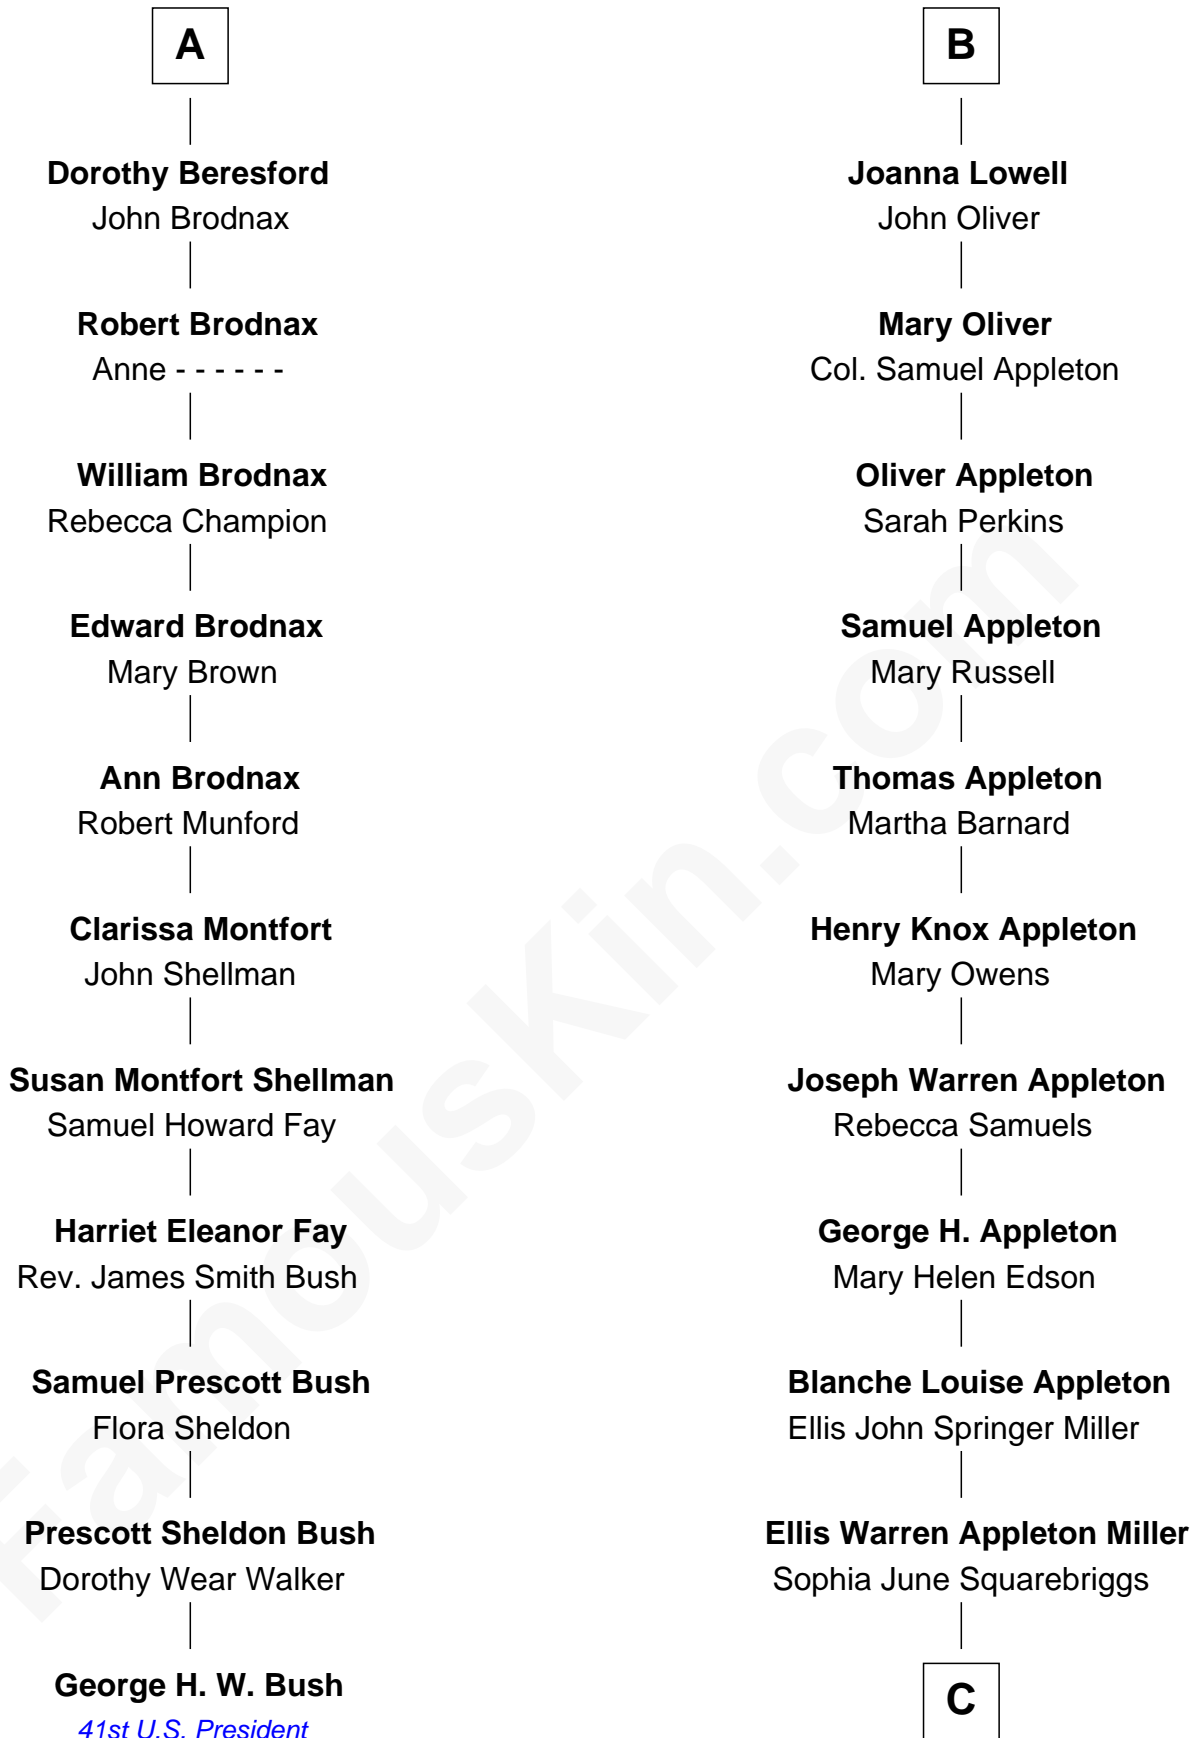

FamousKin.com Relationship Chart of

George H. W. Bush

41st U.S. President

17th cousin 1 time removed of

Marie-Chantal Miller

Crown Princess of Greece

Sir Walter Hungerford

Katherine Peverell

Sir Robert Hungerford

Margaret Botreaux

Katherine Hungerford

Sir Richard West

Sir Thomas West

Eleanor Copley

Barbara West

Sir John Guilford

Elizabeth Guilford

Sir William Cromer

Dorothy Cromer

William Seyliard

Elizabeth Seyliard

Cornelius Beresford

A

Elizabeth Hungerford

Edmund Percival

Christian Percival

Richard Lowle

Percival Lowell

Rebecca - - - - -

B

C

Robert Warren Miller