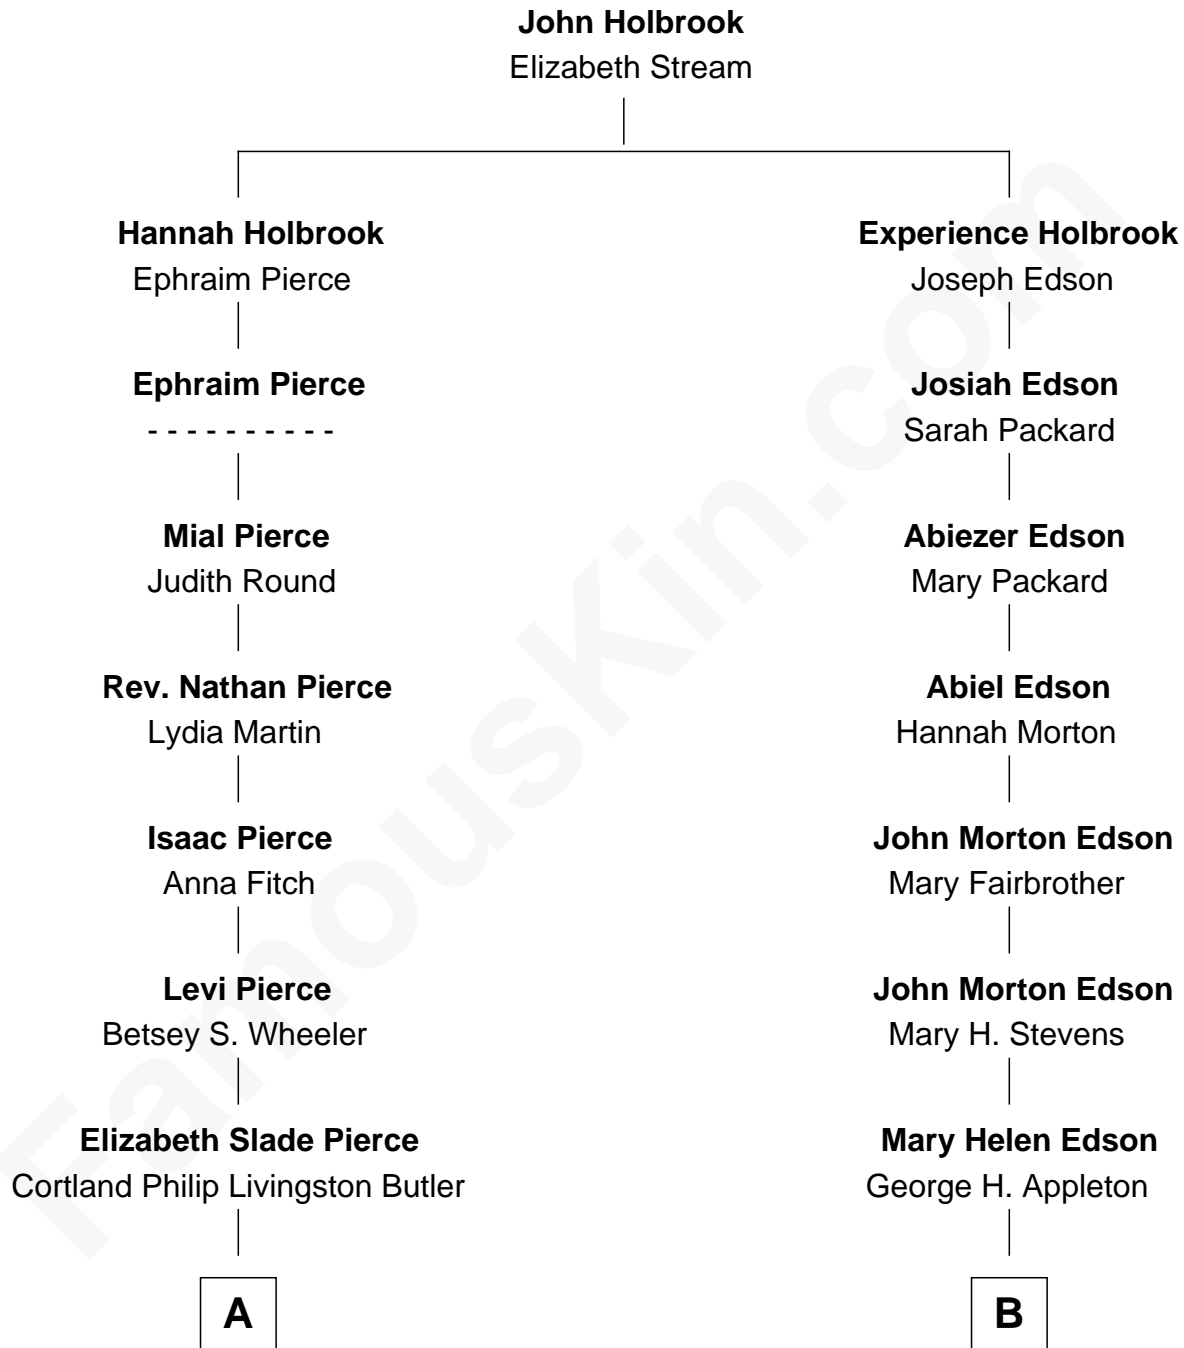

FamousKin.com Relationship Chart of

George H. W. Bush

41st U.S. President

10th cousin of

Marie-Chantal Miller

Crown Princess of Greece

A

Mary Elizabeth Butler
Robert Emmet Sheldon

Flora Sheldon
Samuel Prescott Bush

Prescott Sheldon Bush
Dorothy Wear Walker

George H. W. Bush
41st U.S. President

B

Blanche Louise Appleton
Ellis John Springer Miller

Ellis Warren Appleton Miller
Sophia June Squarebriggs