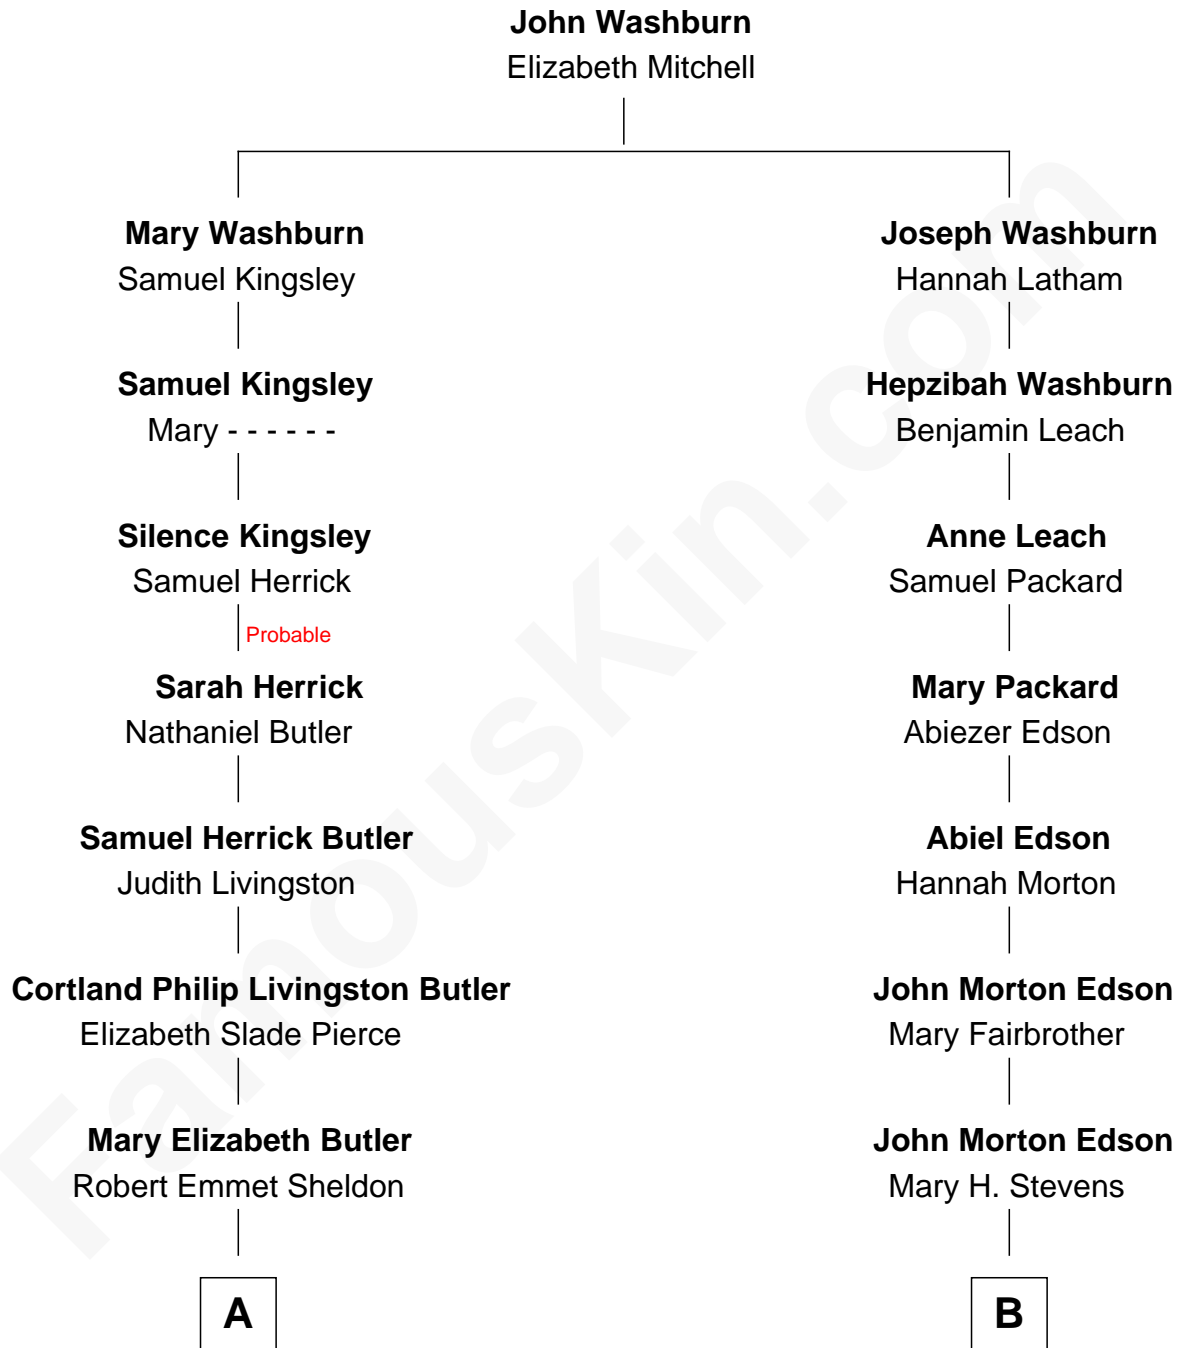

FamousKin.com Relationship Chart of

George H. W. Bush

41st U.S. President

9th cousin 2 times removed of

Marie-Chantal Miller

Crown Princess of Greece

A

Flora Sheldon
Samuel Prescott Bush

Prescott Sheldon Bush
Dorothy Wear Walker

George H. W. Bush
41st U.S. President

B

Mary Helen Edson
George H. Appleton

Blanche Louise Appleton
Ellis John Springer Miller

Ellis Warren Appleton Miller
Sophia June Squarebriggs