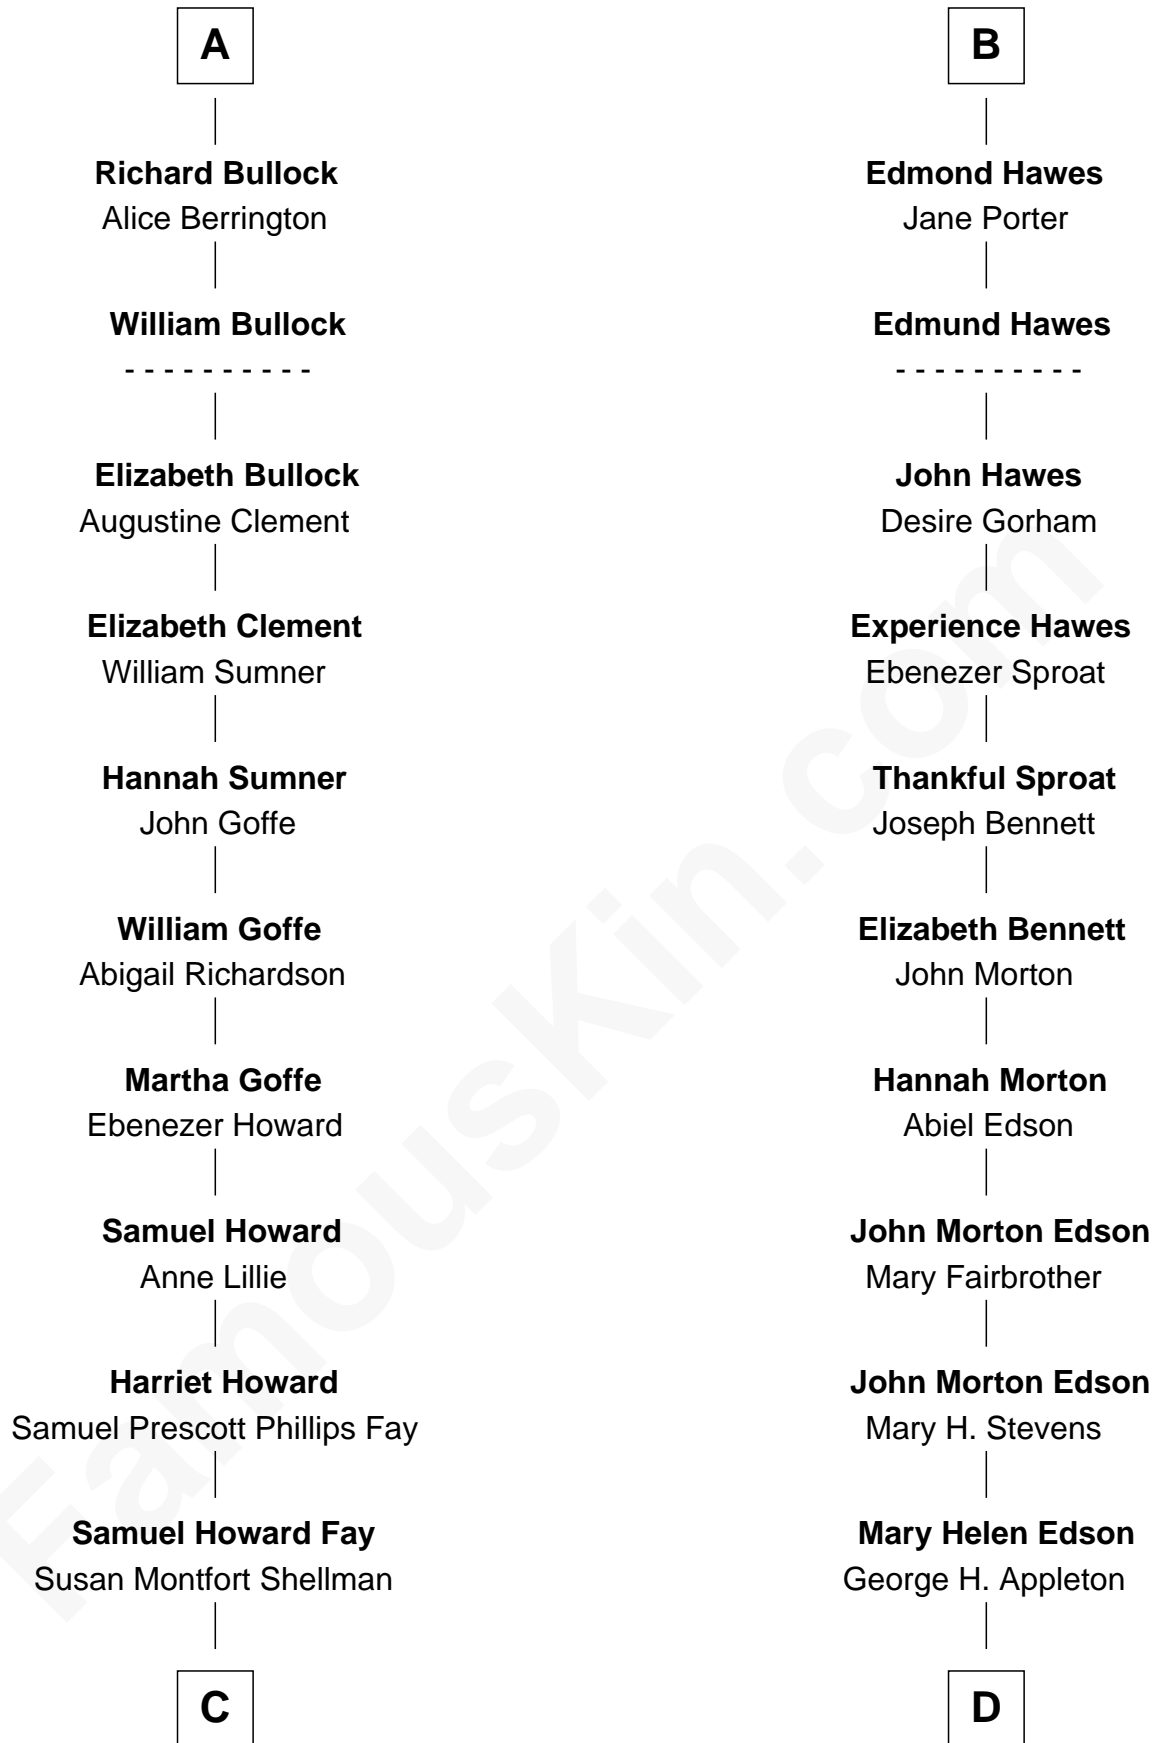

# FamousKin.com Relationship Chart of

**George H. W. Bush**

*41st U.S. President*

20th cousin of

**Marie-Chantal Miller**

*Crown Princess of Greece*

**Sir John Howard**

Alice de Bois

**Joan de Vere**

Sir William Norreys

**Margaret Norreys**

Gilbert Bullock

**Thomas Bullock**

Alice Kingsmill

**A**

**Joan Howard**

Katherine Lampeck

**Elizabeth Brome**

Thomas Hawes

**William Hawes**

Ursula Colles

**B**

**C**

**Harriet Eleanor Fay**  
Rev. James Smith Bush

**Samuel Prescott Bush**  
Flora Sheldon

**Prescott Sheldon Bush**  
Dorothy Wear Walker

**George H. W. Bush**  
*41st U.S. President*

**D**

**Blanche Louise Appleton**  
Ellis John Springer Miller

**Ellis Warren Appleton Miller**  
Sophia June Squarebriggs