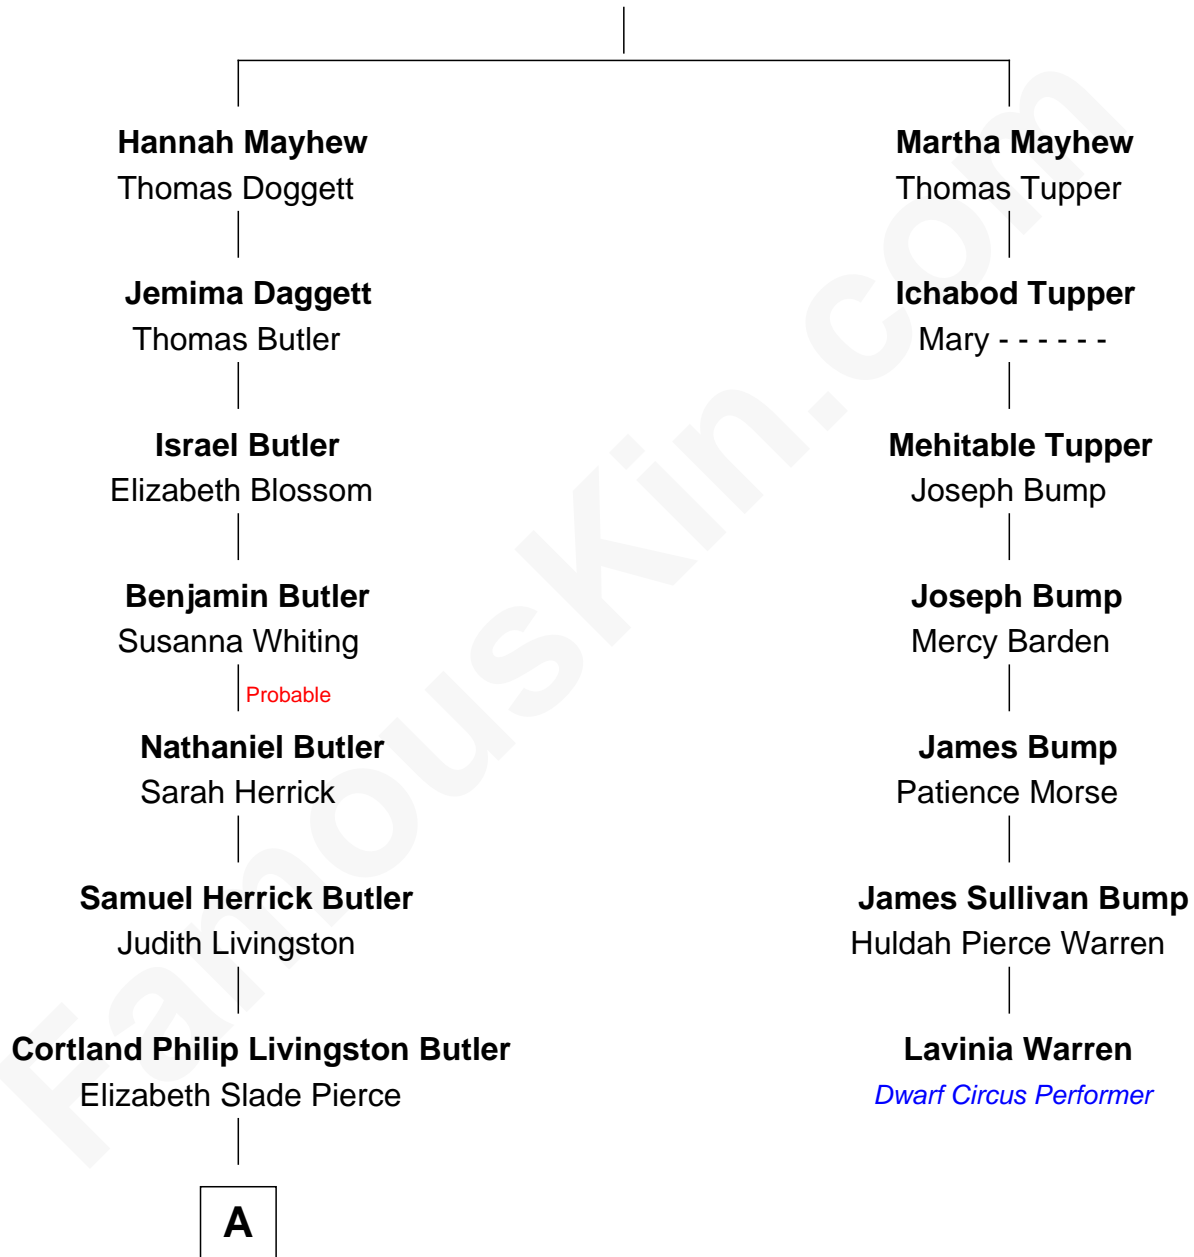

FamousKin.com
Relationship Chart of
George H. W. Bush
41st U.S. President

6th cousin 4 times removed of
Lavinia Warren
Dwarf Circus Performer

Gov. Thomas Mayhew
 Jane Gallion

A

—
Mary Elizabeth Butler
Robert Emmet Sheldon

—
Flora Sheldon
Samuel Prescott Bush

—
Prescott Sheldon Bush
Dorothy Wear Walker

—
George H. W. Bush
41st U.S. President

FamousKin.com