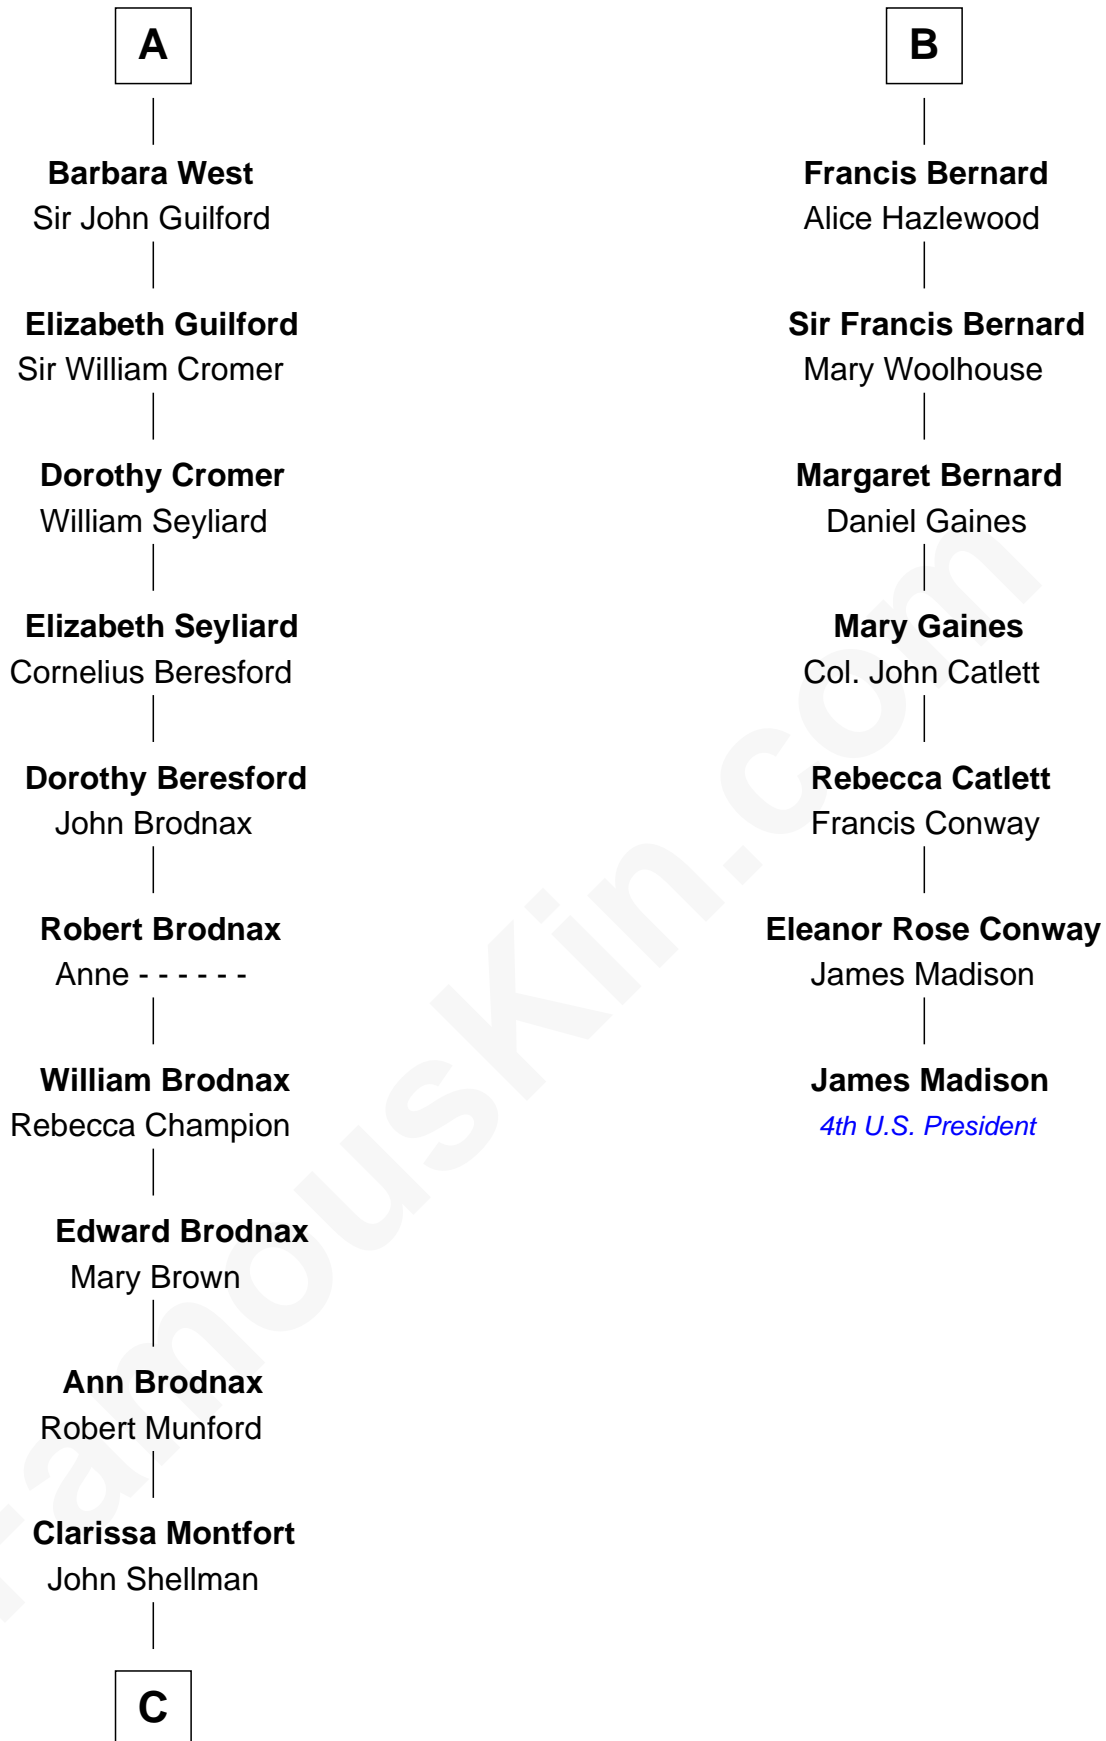

**FamousKin.com**  
**Relationship Chart of**  
**George H. W. Bush**  
*41st U.S. President*

13th cousin 8 times removed of  
**James Madison**  
*4th U.S. President*

**Sir Thomas de Beauchamp**  
 Katherine de Mortimer

**C**

—  
**Susan Montfort Shellman**

Samuel Howard Fay

—  
**Harriet Eleanor Fay**

Rev. James Smith Bush

—  
**Samuel Prescott Bush**

Flora Sheldon

—  
**Prescott Sheldon Bush**

Dorothy Wear Walker

—  
**George H. W. Bush**

*41st U.S. President*

FamousKin.com