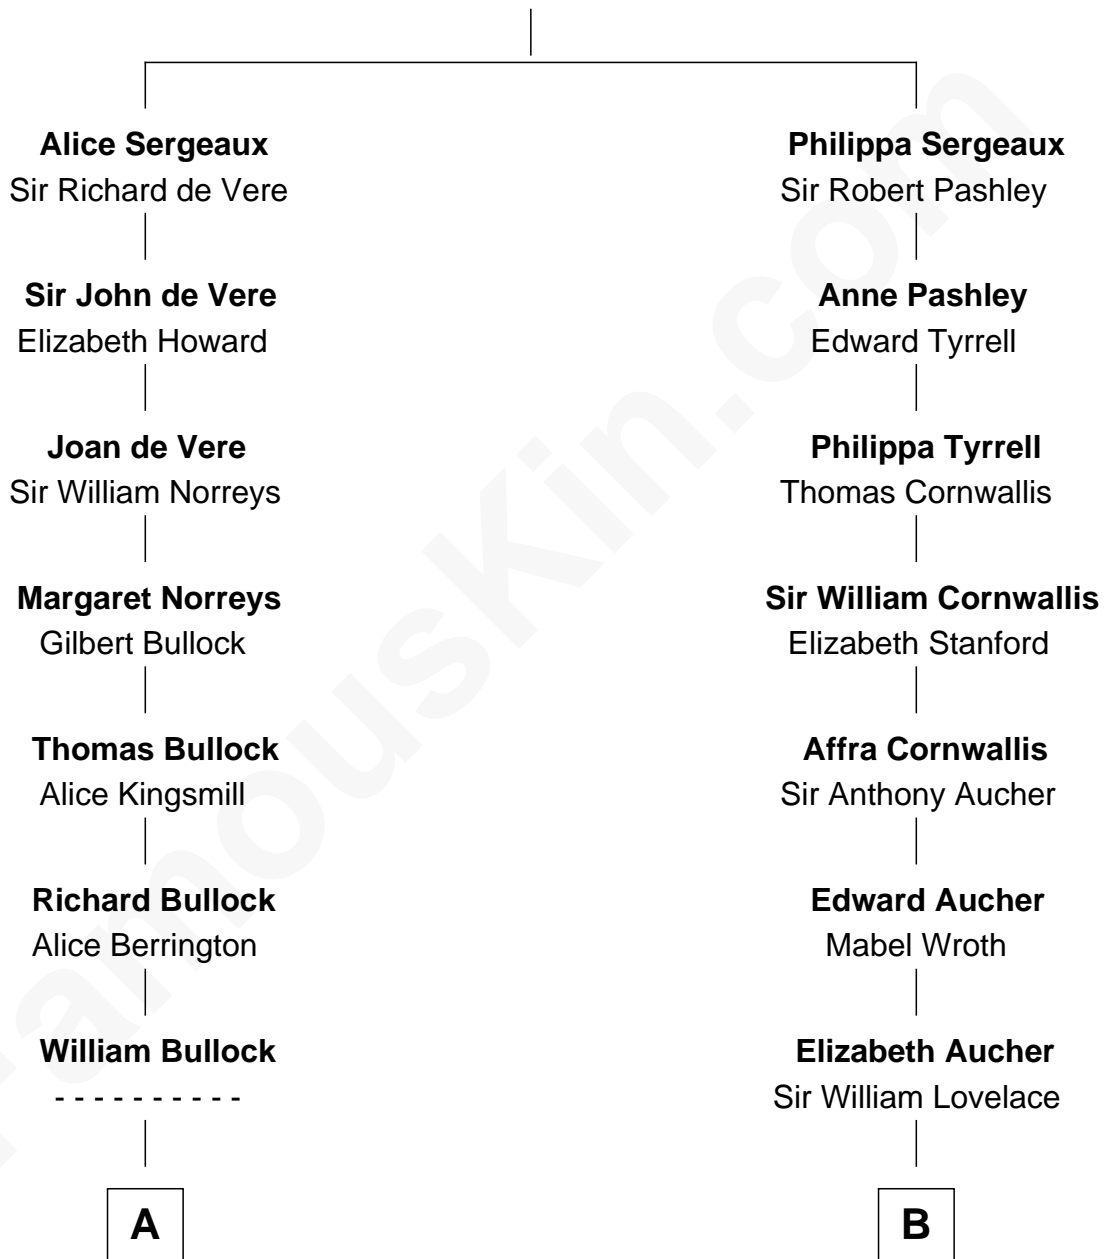

FamousKin.com
Relationship Chart of
George H. W. Bush
41st U.S. President

13th cousin 5 times removed of
James Madison
4th U.S. President

Sir Richard Sergeaux
 Philippe Fitzalan

C

Prescott Sheldon Bush

Dorothy Wear Walker

George H. W. Bush

41st U.S. President

FamousKin.com