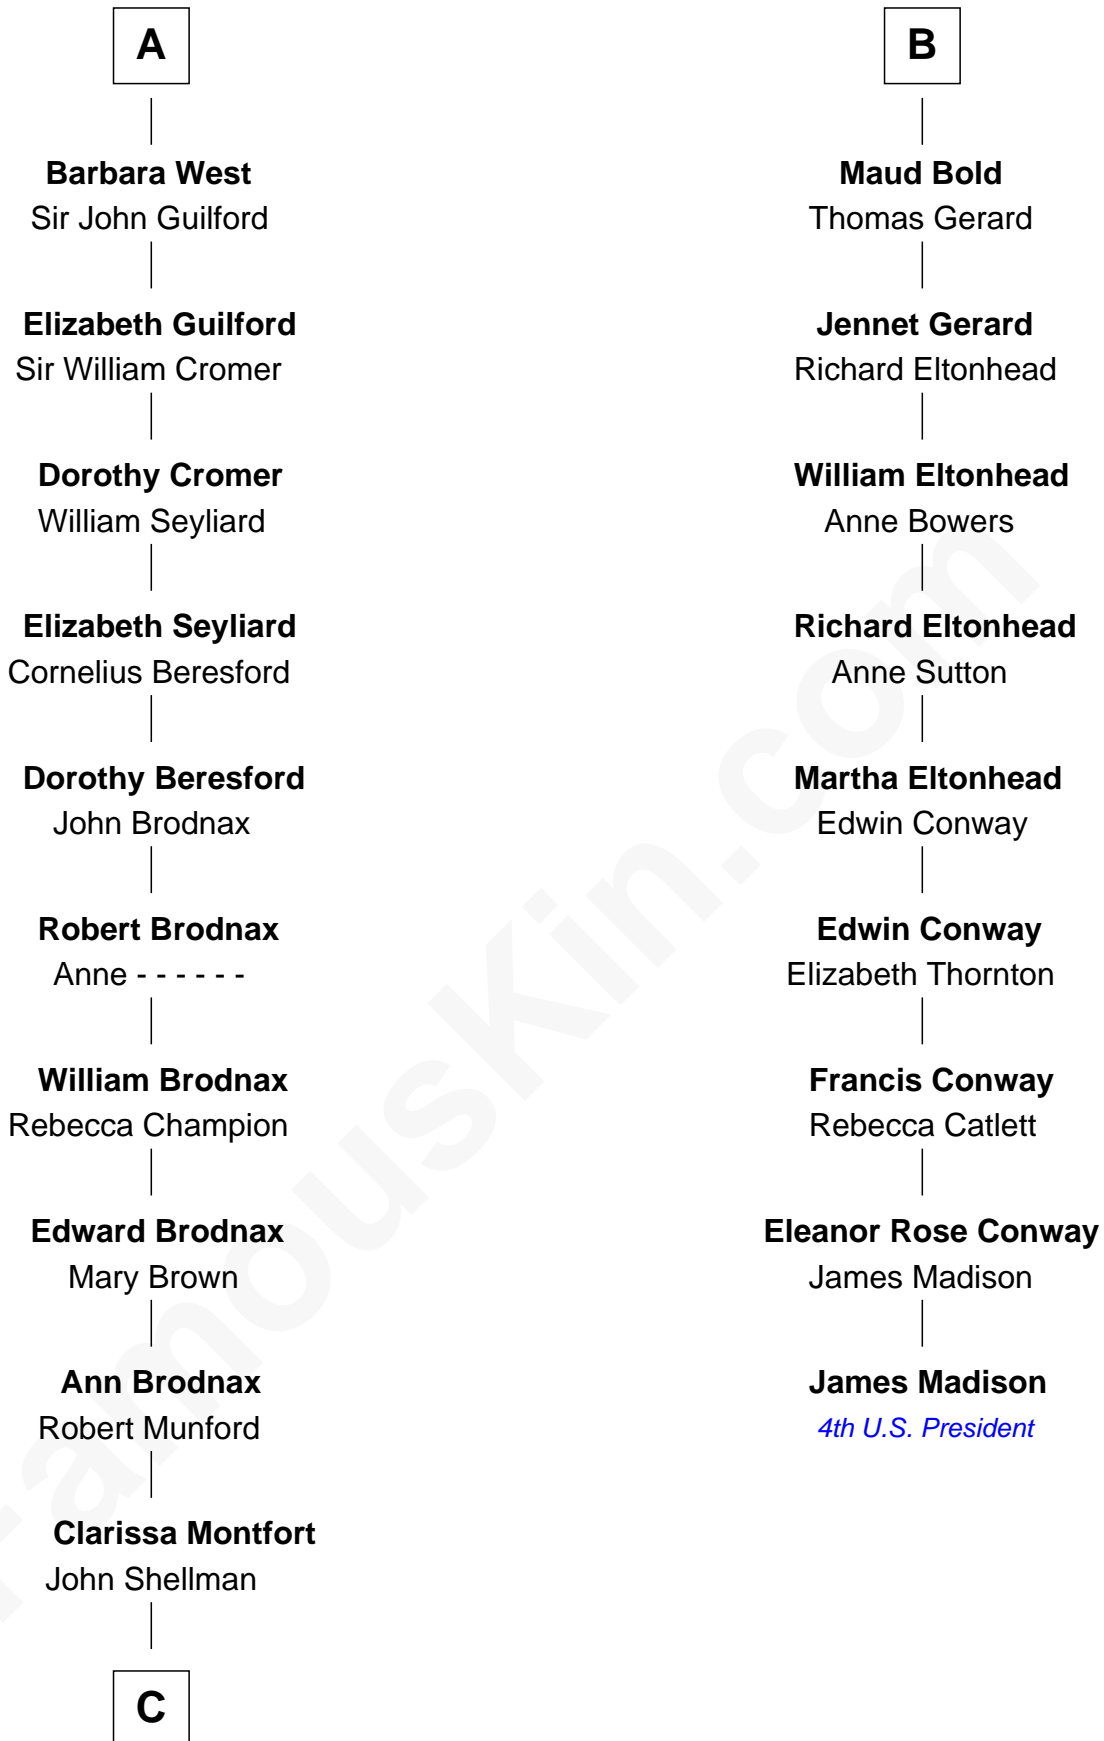

**FamousKin.com**  
**Relationship Chart of**  
**George H. W. Bush**  
*41st U.S. President*

15th cousin 6 times removed of  
**James Madison**  
*4th U.S. President*

**Edmund Plantagenet**  
 Blanche of Artois

**C**

—  
**Susan Montfort Shellman**

Samuel Howard Fay

—  
**Harriet Eleanor Fay**

Rev. James Smith Bush

—  
**Samuel Prescott Bush**

Flora Sheldon

—  
**Prescott Sheldon Bush**

Dorothy Wear Walker

—  
**George H. W. Bush**

*41st U.S. President*

FamousKin.com