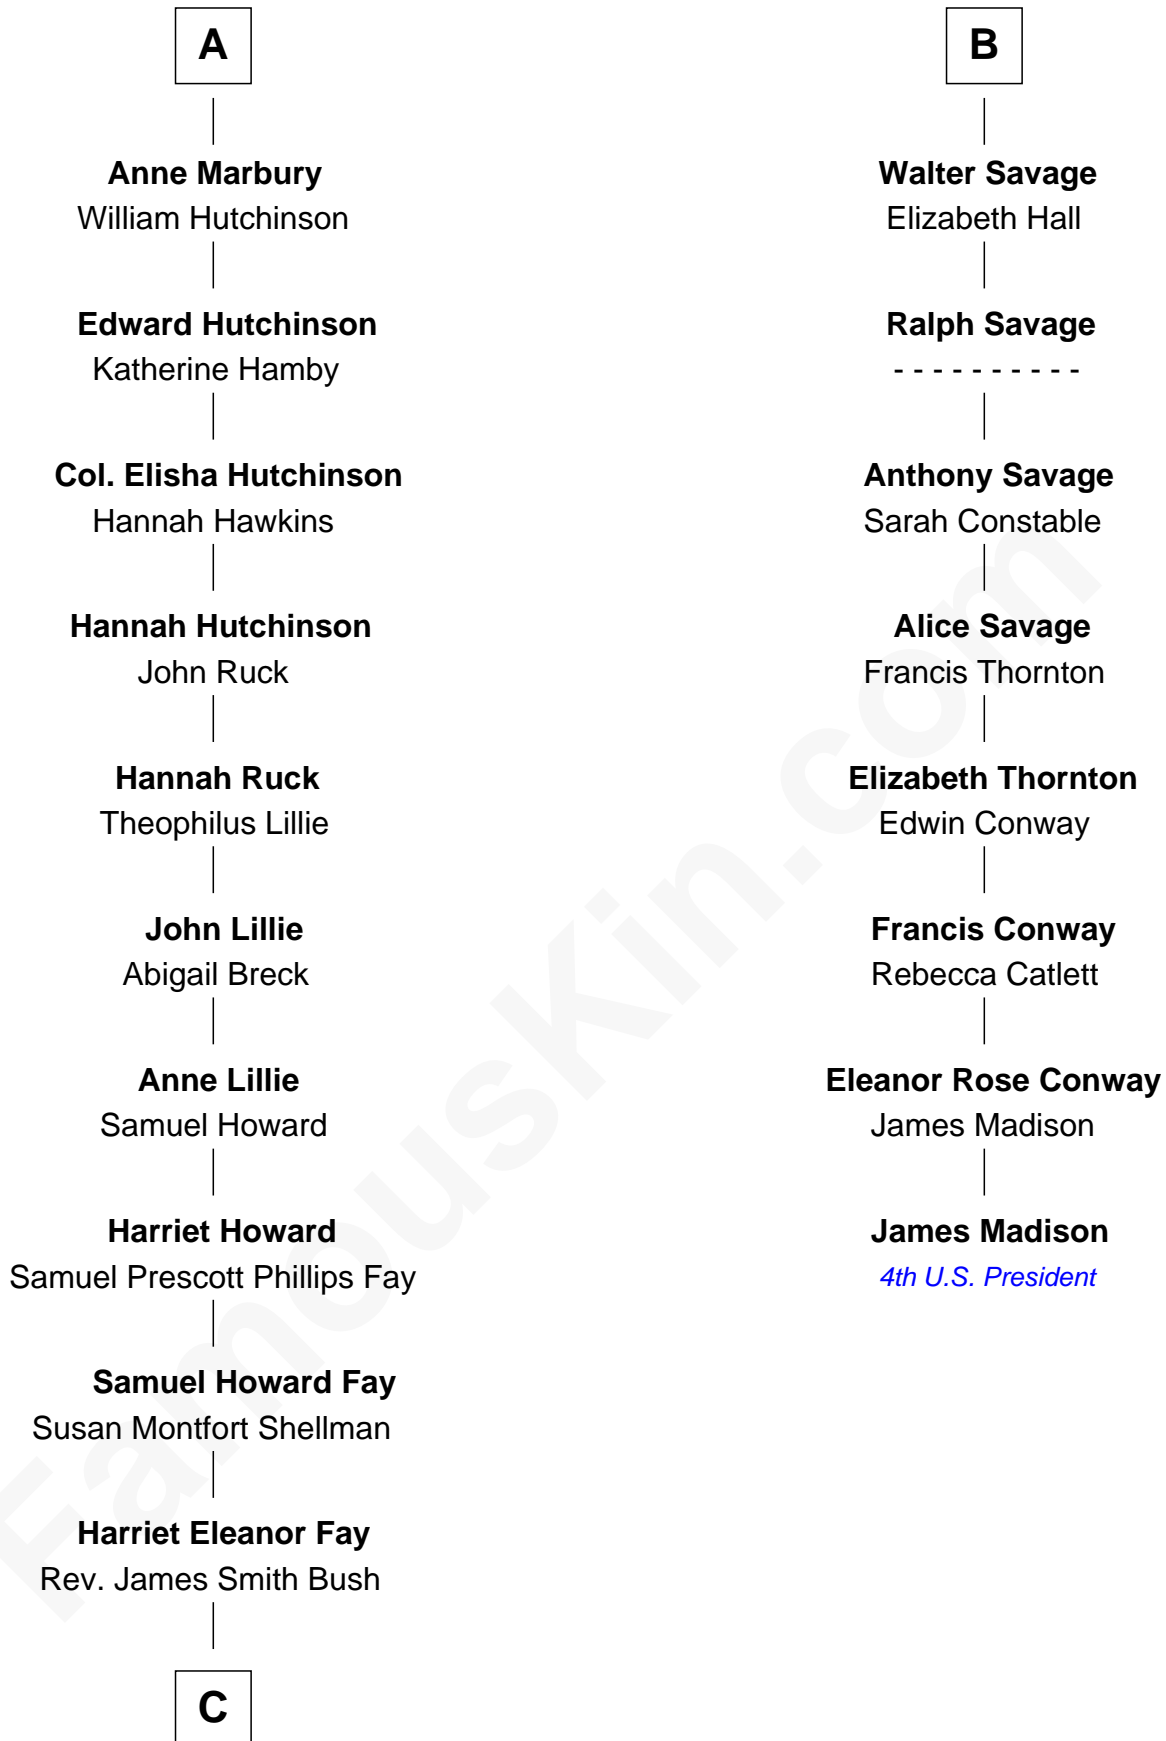

FamousKin.com
Relationship Chart of
George H. W. Bush
41st U.S. President

14th cousin 5 times removed of
James Madison
4th U.S. President

Robert de Ferrers
 Margaret Despencer

C

—
Samuel Prescott Bush

Flora Sheldon

—
Prescott Sheldon Bush

Dorothy Wear Walker

—
George H. W. Bush

41st U.S. President

FamousKin.com