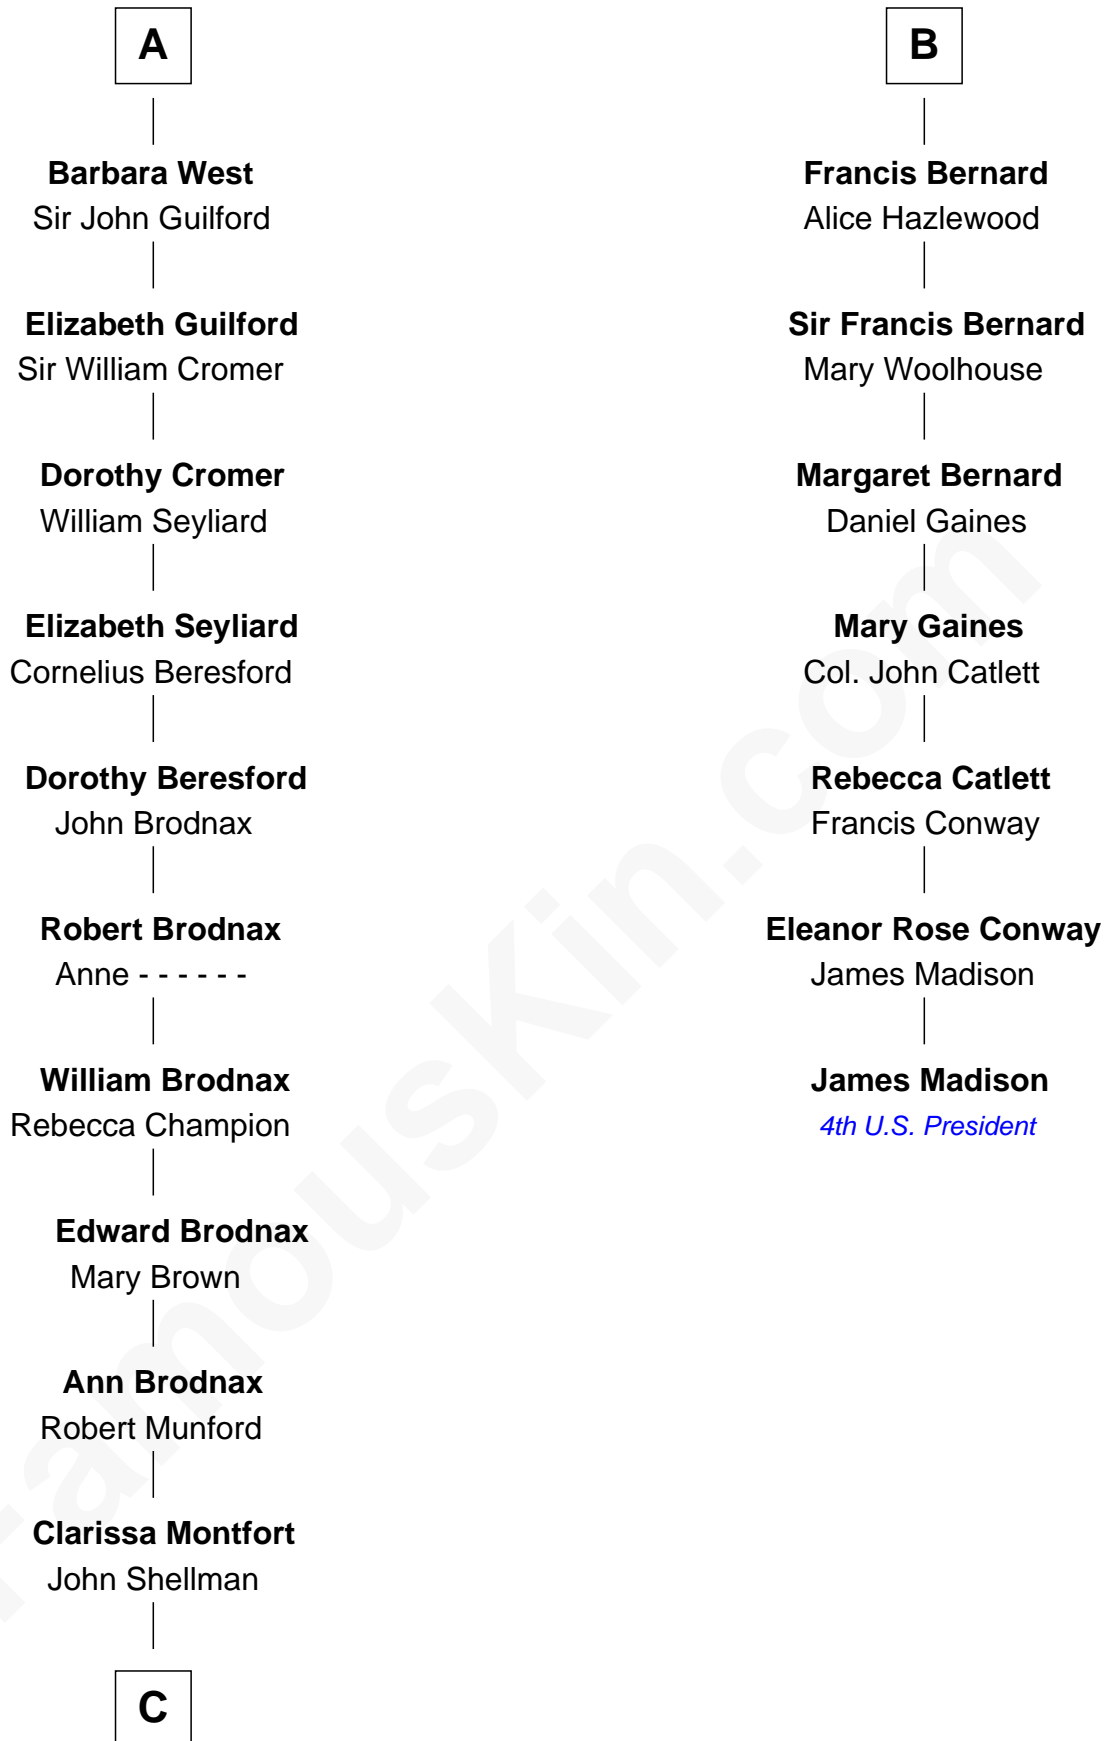

FamousKin.com

Relationship Chart of

George H. W. Bush

41st U.S. President

13th cousin 8 times removed of

James Madison
4th U.S. President

C

—
Susan Montfort Shellman

Samuel Howard Fay

—
Harriet Eleanor Fay

Rev. James Smith Bush

—
Samuel Prescott Bush

Flora Sheldon

—
Prescott Sheldon Bush

Dorothy Wear Walker

—
George H. W. Bush

41st U.S. President

FamousKin.com