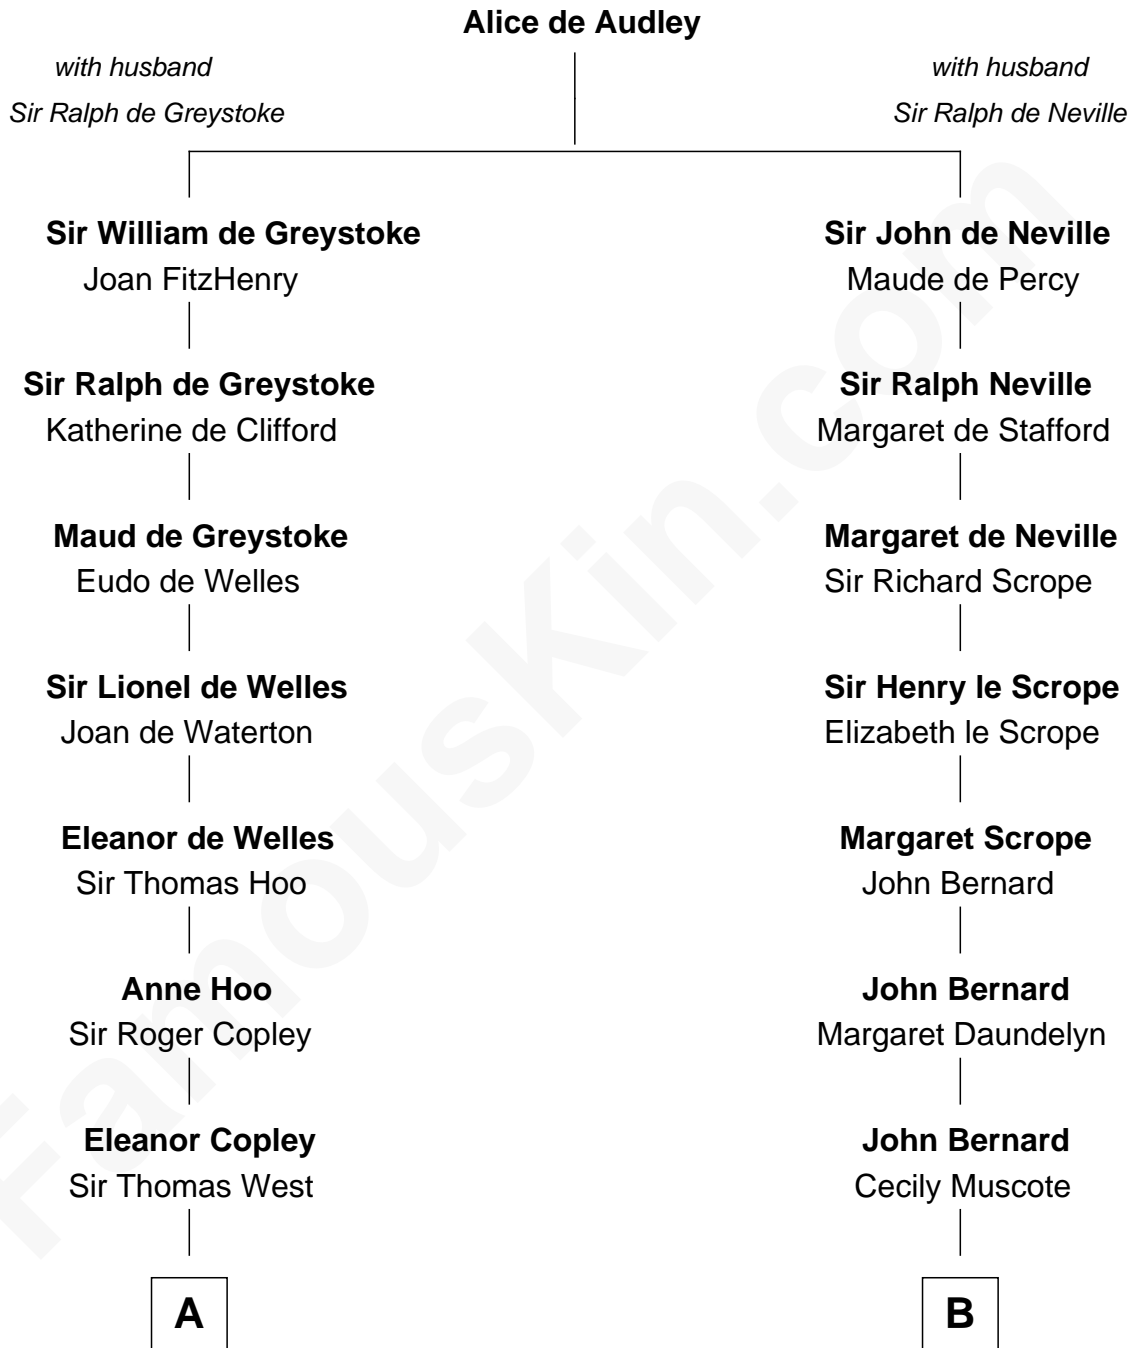

FamousKin.com

Relationship Chart of

George H. W. Bush

41st U.S. President

13th cousin 8 times removed of

James Madison
4th U.S. President

C

—
Susan Montfort Shellman

Samuel Howard Fay

—
Harriet Eleanor Fay

Rev. James Smith Bush

—
Samuel Prescott Bush

Flora Sheldon

—
Prescott Sheldon Bush

Dorothy Wear Walker

—
George H. W. Bush

41st U.S. President

FamousKin.com