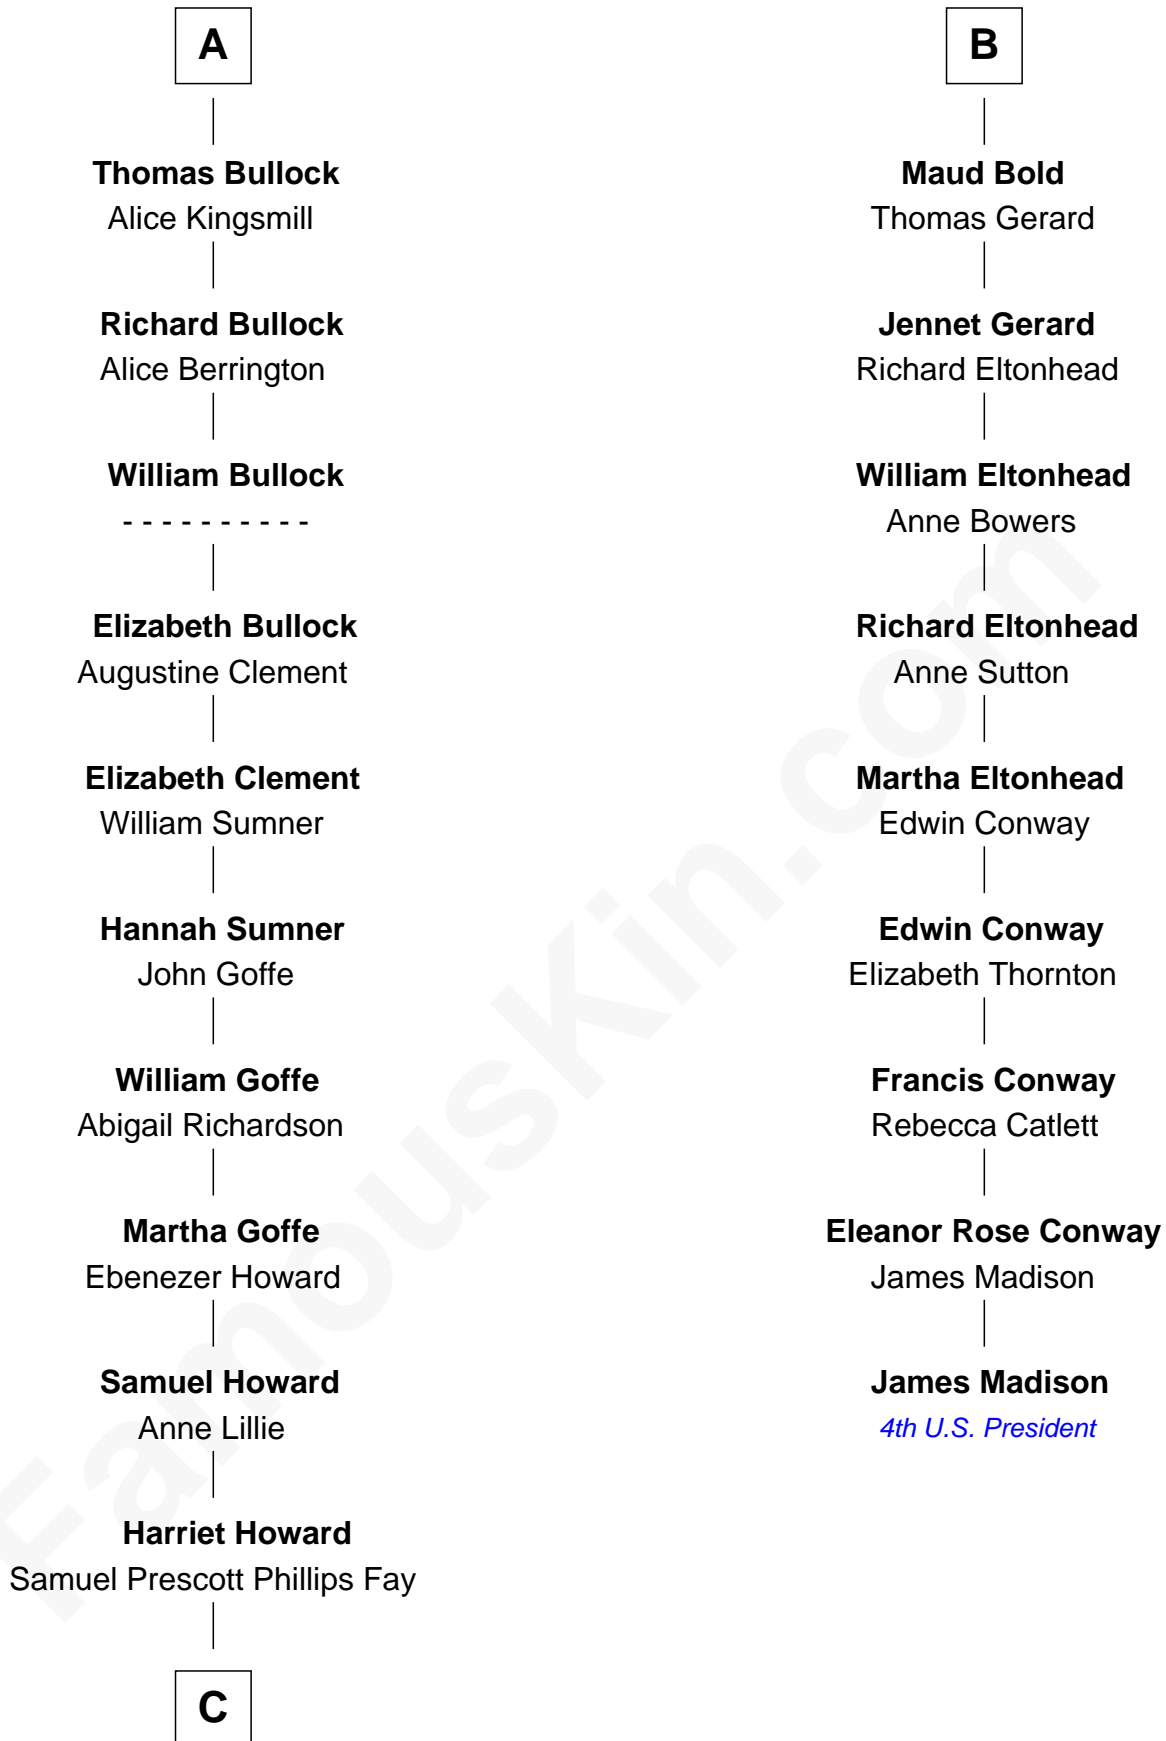

FamousKin.com
Relationship Chart of
George H. W. Bush
41st U.S. President

15th cousin 6 times removed of

James Madison
4th U.S. President

Thomas de Clare
 Juliana FitzMaurice

Margaret de Clare
 Bartholomew de Badlesmere

Maud de Badlesmere
 John de Vere

Aubrey de Vere
 Alice FitzWalter

Sir Richard de Vere
 Alice Sergeaux

Sir John de Vere
 Elizabeth Howard

Joan de Vere
 Sir William Norreys

Margaret Norreys
 Gilbert Bullock

A

Margaret de Clare
 Bartholomew de Badlesmere

Elizabeth de Badlesmere
 Sir William de Bohun

Elizabeth de Bohun
 Sir Richard Fitzalan

Elizabeth Fitzalan
 Sir Robert Goushill

Joan Goushill
 Sir Thomas Stanley

Katherine Stanley
 Sir John Savage

Dulcia Savage
 Sir Henry Bold

B

C

—
Samuel Howard Fay
Susan Montfort Shellman

—
Harriet Eleanor Fay
Rev. James Smith Bush

—
Samuel Prescott Bush
Flora Sheldon

—
Prescott Sheldon Bush
Dorothy Wear Walker