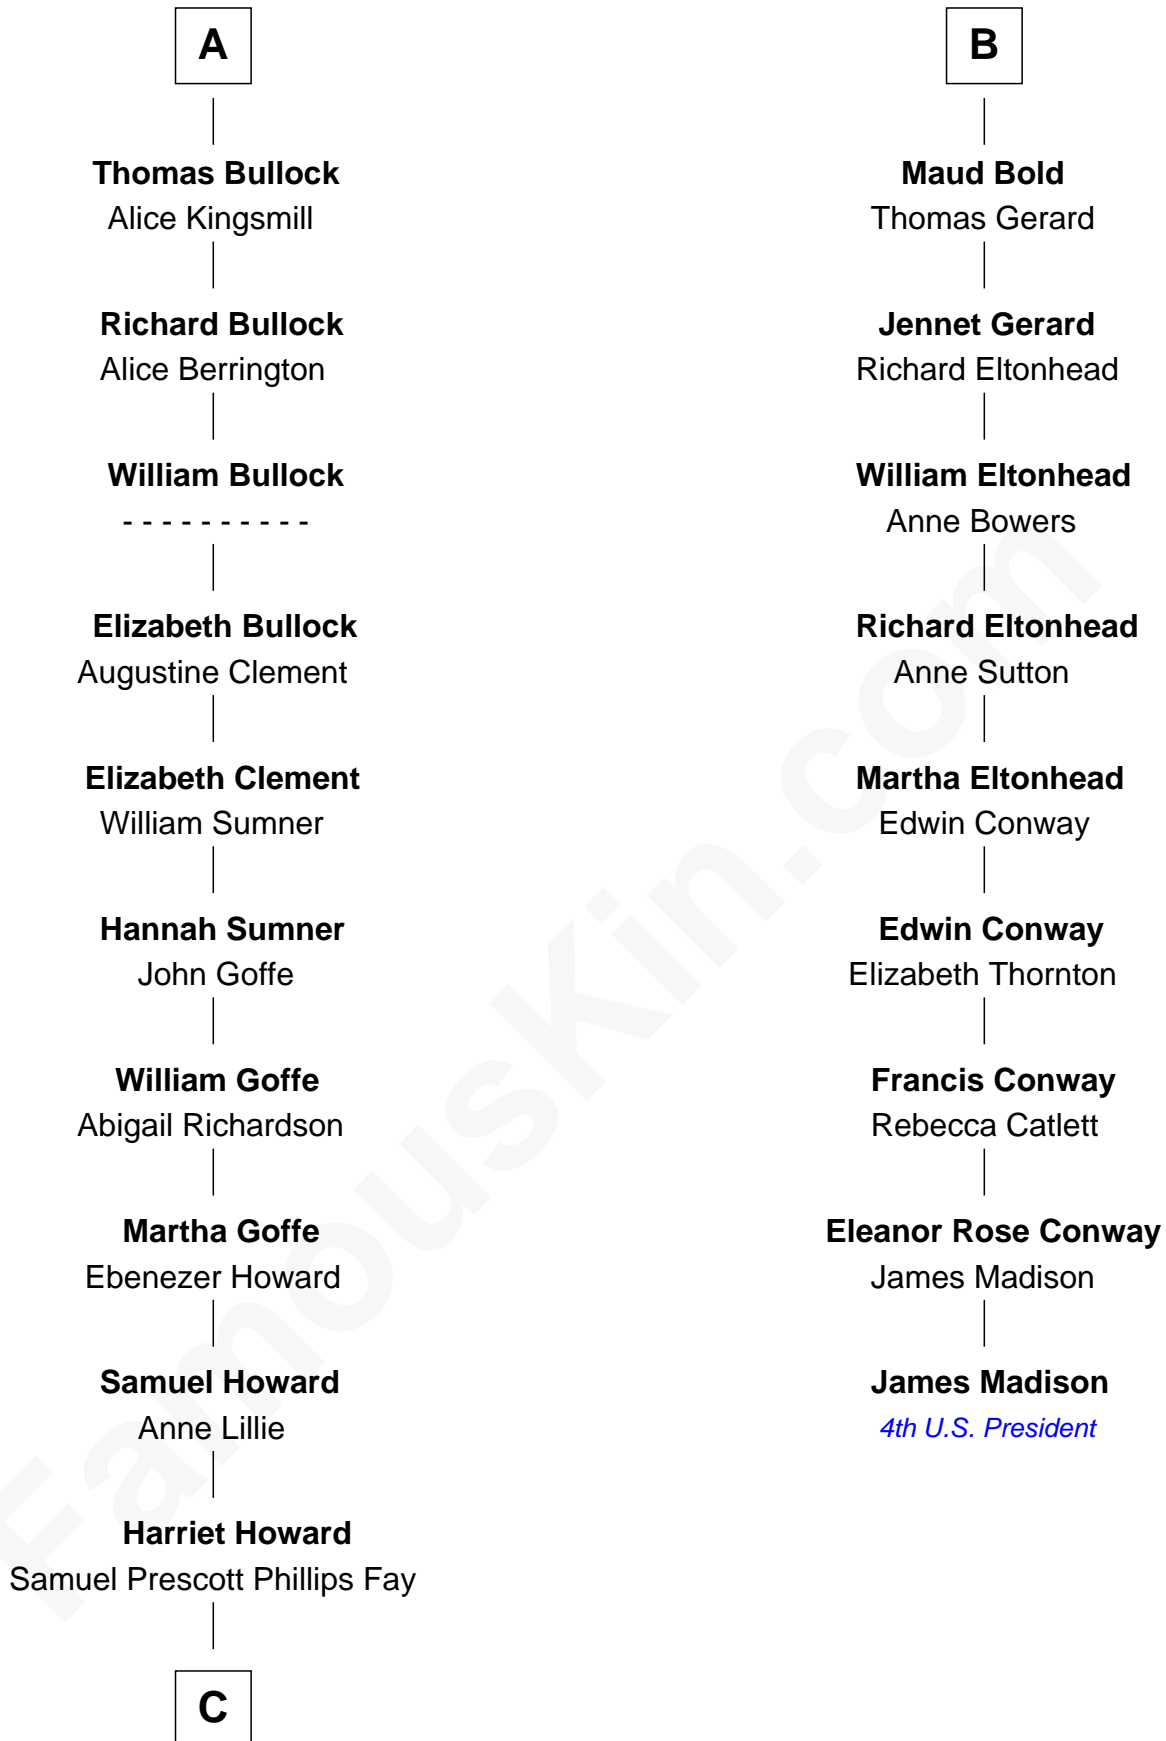

FamousKin.com
Relationship Chart of
George H. W. Bush
41st U.S. President

15th cousin 6 times removed of
James Madison
4th U.S. President

Gunselm de Badlesmere

C

—
Samuel Howard Fay
Susan Montfort Shellman

—
Harriet Eleanor Fay
Rev. James Smith Bush

—
Samuel Prescott Bush
Flora Sheldon

—
Prescott Sheldon Bush
Dorothy Wear Walker

—
George H. W. Bush
41st U.S. President

FamousKin.com