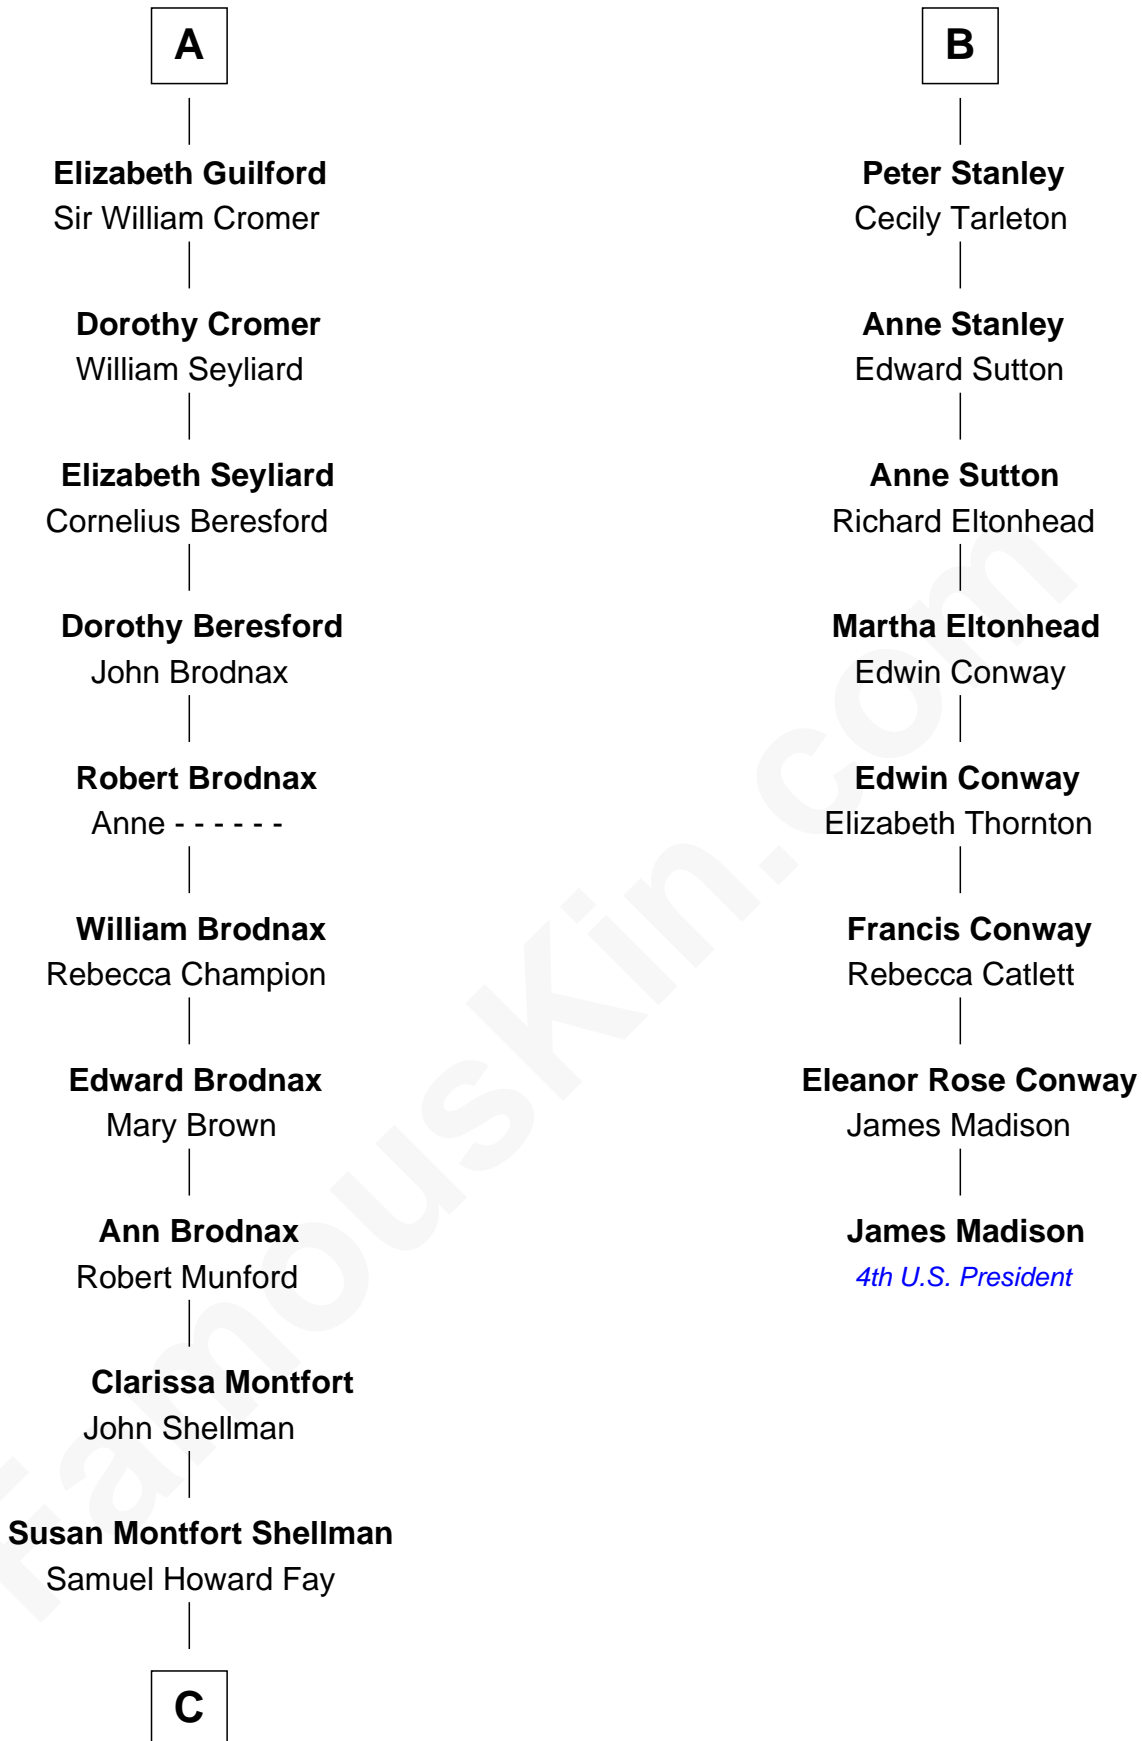

FamousKin.com
Relationship Chart of
George H. W. Bush
41st U.S. President

14th cousin 6 times removed of
James Madison
4th U.S. President

Sir Robert de Holland
 Maude la Zouche

C

—
Harriet Eleanor Fay
Rev. James Smith Bush

—
Samuel Prescott Bush
Flora Sheldon

—
Prescott Sheldon Bush
Dorothy Wear Walker

—
George H. W. Bush
41st U.S. President

FamousKin.com