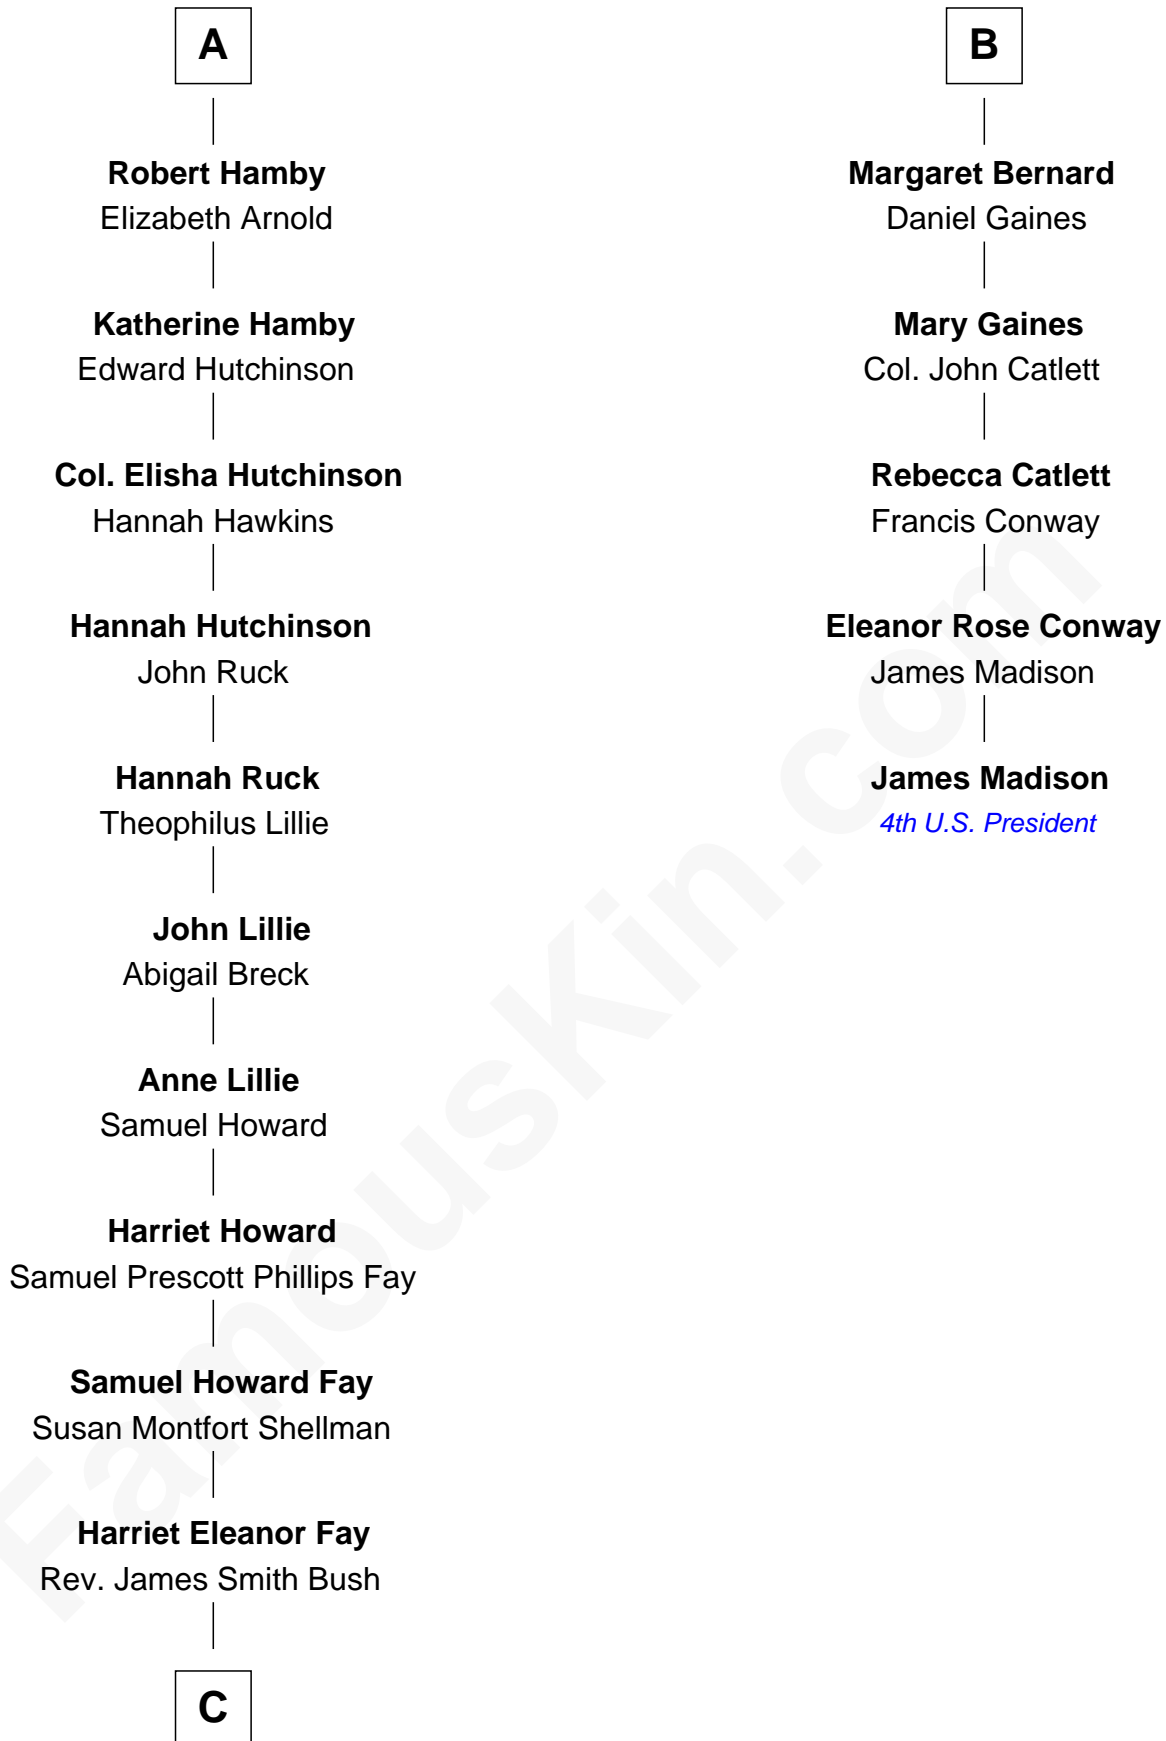

FamousKin.com
Relationship Chart of
George H. W. Bush
41st U.S. President

11th cousin 8 times removed of
James Madison
4th U.S. President

Stephen le Scrope
 Margery de Welles

Maude le Scrope
 Sir Baldwin Freville

Margaret Freville
 Sir Hugh Willoughby

Margery Willoughby
 Sir Godfrey Hilton

Elizabeth Hilton
 Richard Thimbleby

Anne Thimbleby
 John Booth

Eleanor Booth
 Edward Hamby

William Hamby
 Margaret Blewett

A

John le Scrope
 Elizabeth Chaworth

Elizabeth le Scrope
 Sir Henry le Scrope

Margaret Scrope
 John Bernard

John Bernard
 Margaret Daundelyn

John Bernard
 Cecily Muscote

Francis Bernard
 Alice Hazlewood

Sir Francis Bernard
 Mary Woolhouse

B

C

—
Samuel Prescott Bush

Flora Sheldon

—
Prescott Sheldon Bush

Dorothy Wear Walker

—
George H. W. Bush

41st U.S. President

FamousKin.com