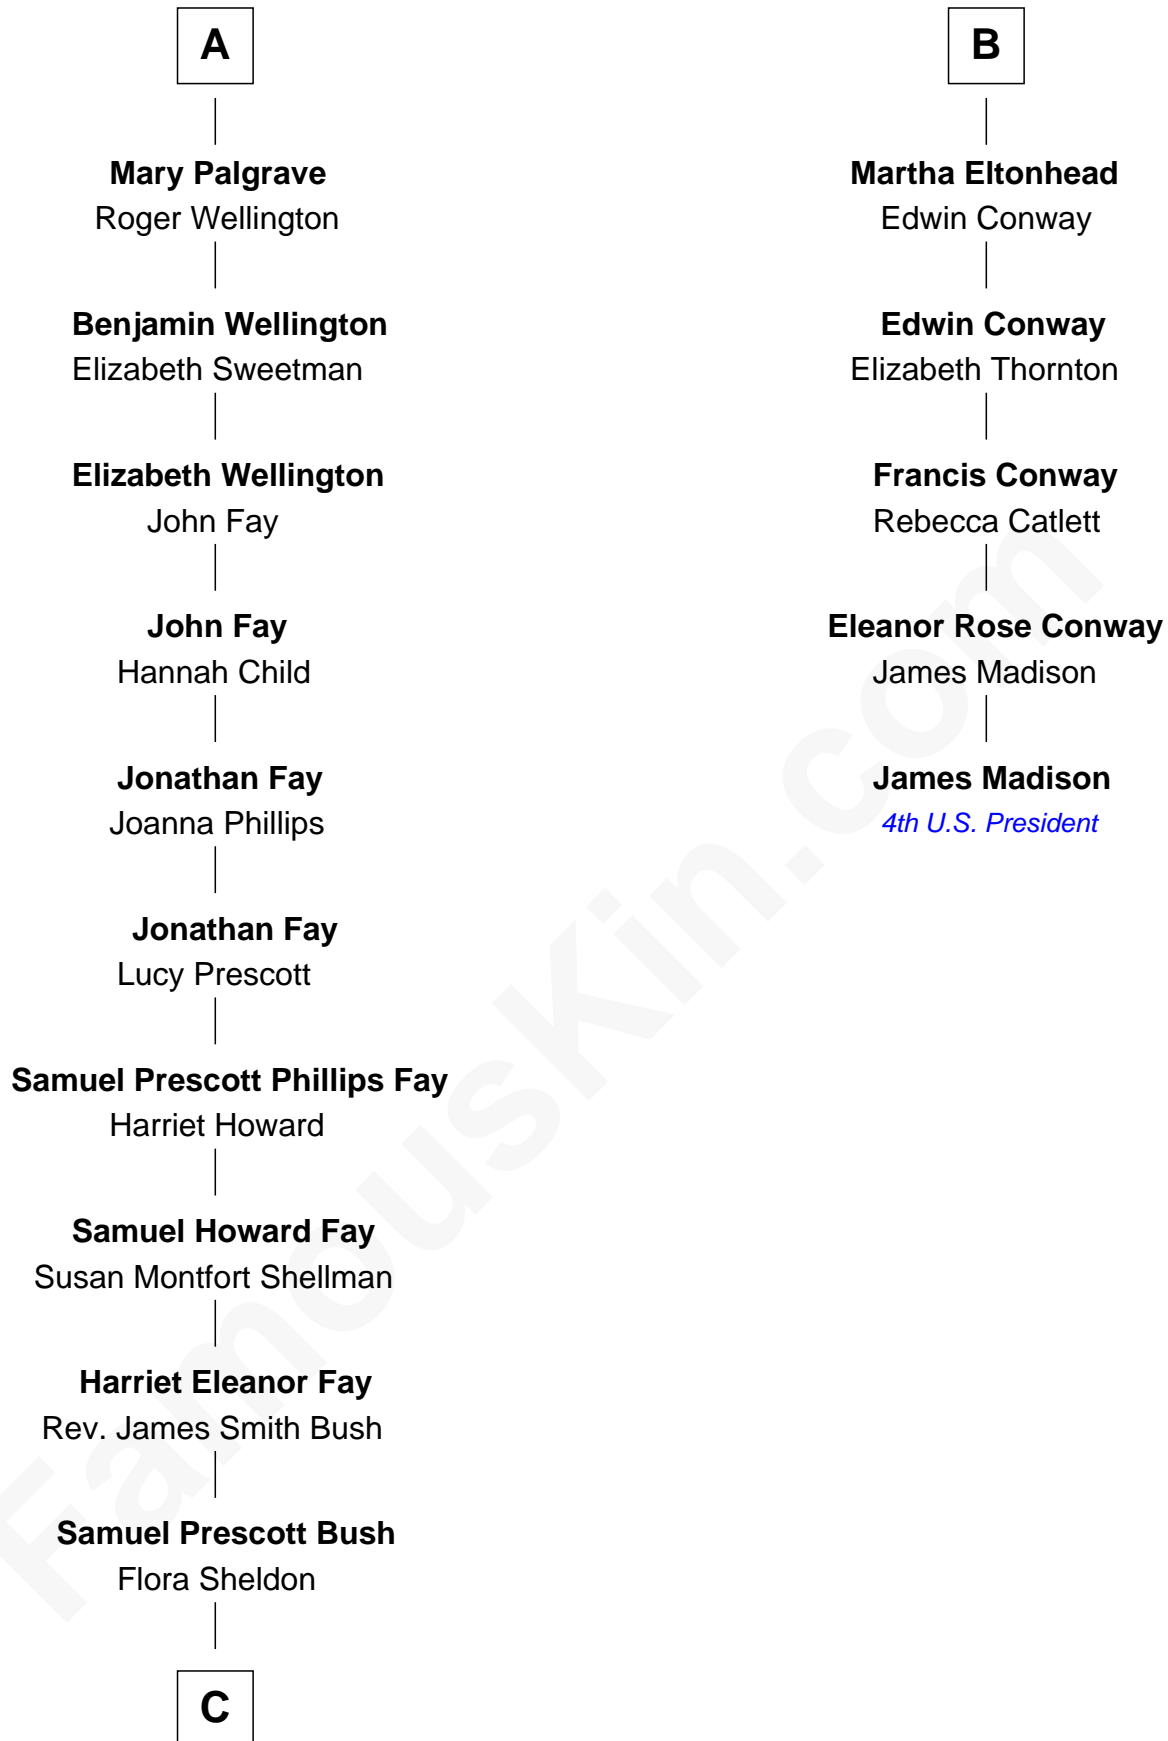

FamousKin.com
Relationship Chart of
George H. W. Bush
41st U.S. President

11th cousin 7 times removed of
James Madison
4th U.S. President

Sir Robert Goushill
 Elizabeth Fitzalan

Elizabeth Goushill
 Sir Robert Wingfield

Joan Goushill
 Sir Thomas Stanley

Elizabeth Wingfield
 Sir William Brandon

Katherine Stanley
 Sir John Savage

Eleanor Brandon
 John Glemham

Dulcia Savage
 Sir Henry Bold

Anne Glemham
 Henry Palgrave

Maud Bold
 Thomas Gerard

Thomas Palgrave
 Alice Gunton

Jennet Gerard
 Richard Eltonhead

Rev. Edward Palgrave

William Eltonhead
 Anne Bowers

Dr. Richard Palgrave
 Anna -----

Richard Eltonhead
 Anne Sutton

A

B

C

—
Prescott Sheldon Bush

Dorothy Wear Walker

—
George H. W. Bush

41st U.S. President

FamousKin.com