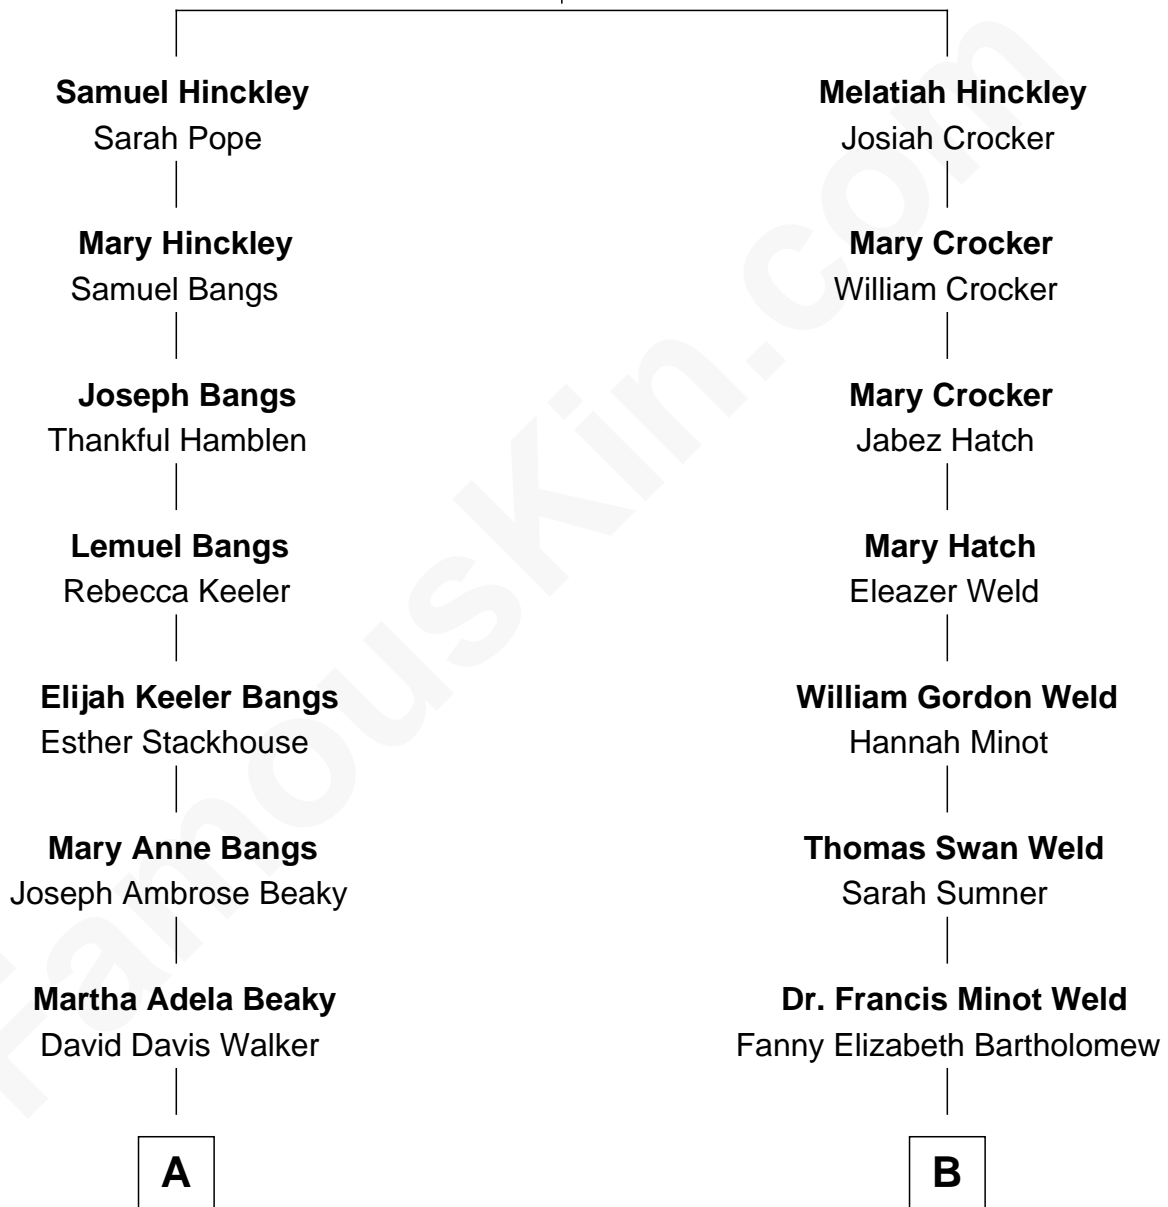

FamousKin.com Relationship Chart of

George H. W. Bush

41st U.S. President

9th cousin of

Bill Weld

68th Governor of Massachusetts

Thomas Hinckley

Mary Richards

A

George Herbert Walker

Lucretia Wear

Dorothy Wear Walker

Prescott Sheldon Bush

George H. W. Bush

41st U.S. President

B

Francis Minot Weld

Margaret Low White

David Weld

Mary Blake Nichols

Bill Weld

68th Governor of Massachusetts

FamousKin.com