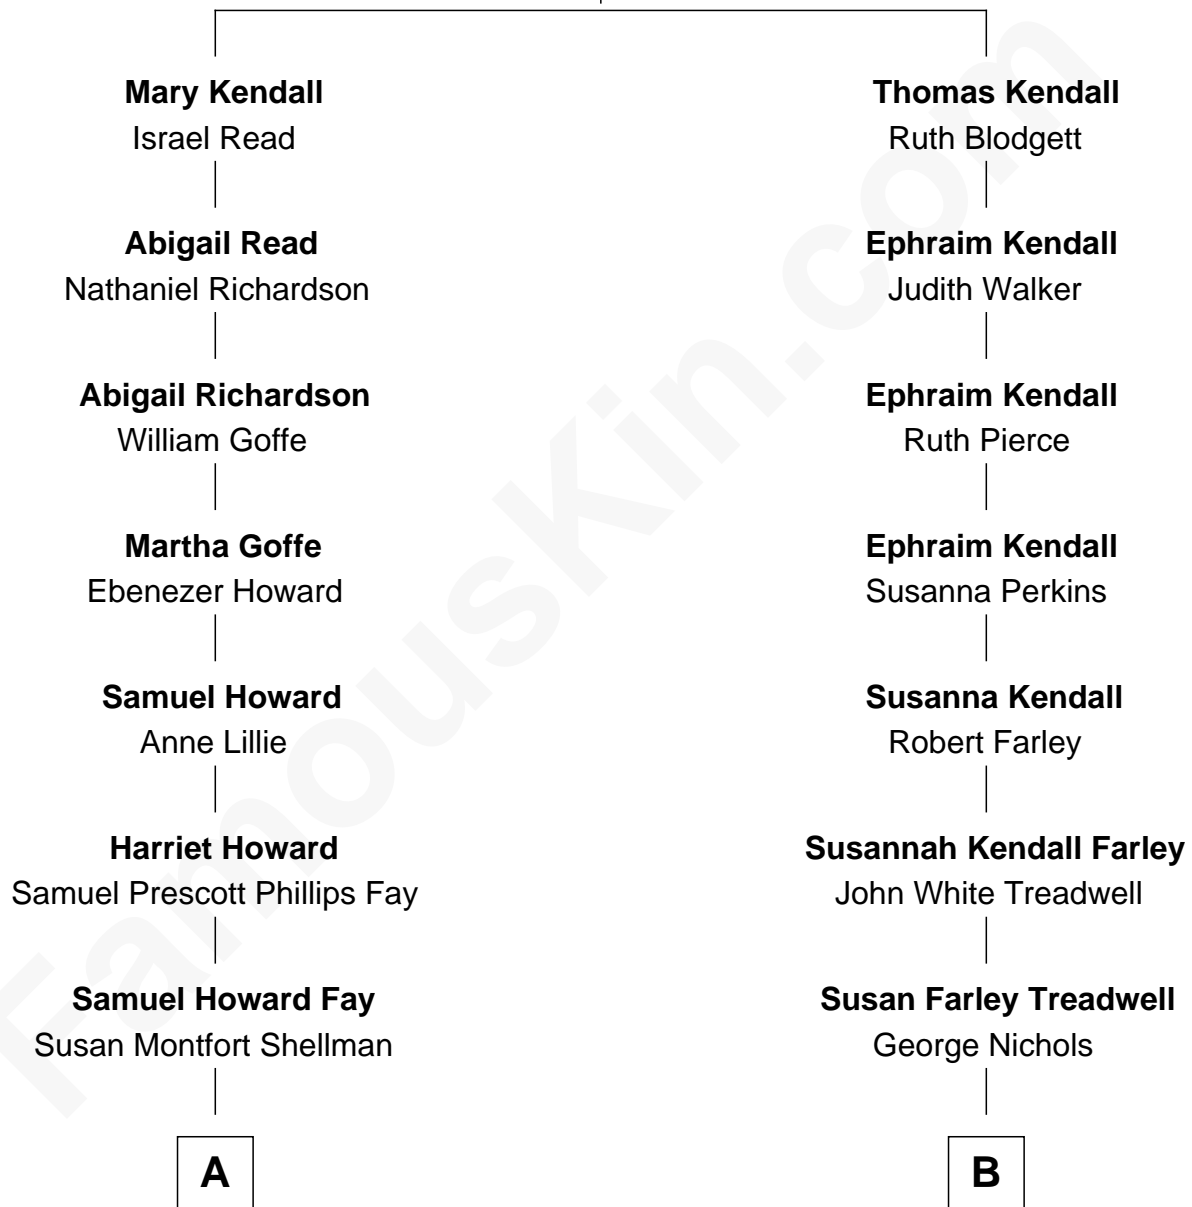

# FamousKin.com Relationship Chart of

**George H. W. Bush**

*41st U.S. President*

10th cousin of

**Bill Weld**

*68th Governor of Massachusetts*

**Francis Kendall**

Mary Tidd

**A**

**Harriet Eleanor Fay**  
Rev. James Smith Bush

**Samuel Prescott Bush**  
Flora Sheldon

**Prescott Sheldon Bush**  
Dorothy Wear Walker

**George H. W. Bush**  
*41st U.S. President*

**B**

**John White Treadwell Nichols**  
Mary Blake Slocum