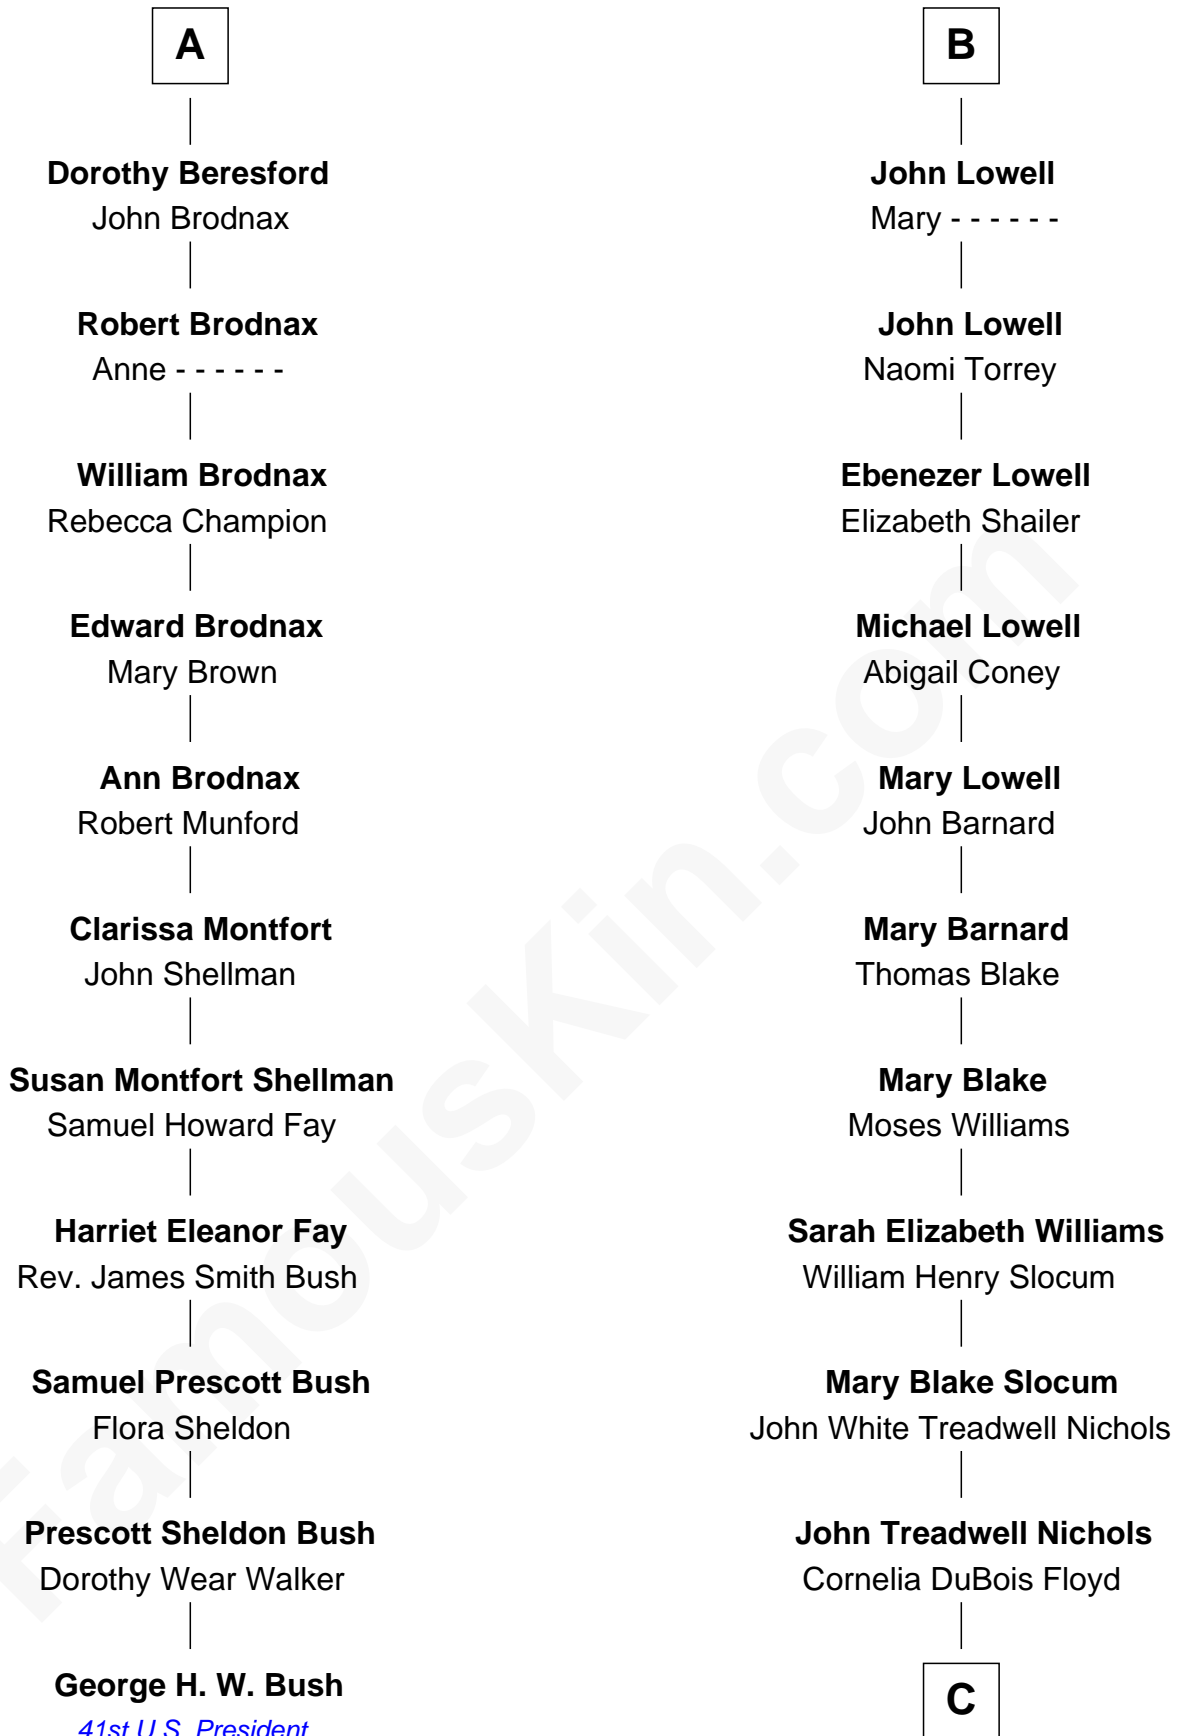

# FamousKin.com Relationship Chart of

**George H. W. Bush**

*41st U.S. President*

17th cousin 1 time removed of

**Bill Weld**

*68th Governor of Massachusetts*

**Sir Walter Hungerford**

Katherine Peverell

**Sir Robert Hungerford**

Margaret Botreaux

**Katherine Hungerford**

Sir Richard West

**Sir Thomas West**

Eleanor Copley

**Barbara West**

Sir John Guilford

**Elizabeth Guilford**

Sir William Cromer

**Dorothy Cromer**

William Seyliard

**Elizabeth Seyliard**

Cornelius Beresford

**A**

**Elizabeth Hungerford**

Edmund Percival

**Christian Percival**

Richard Lowle

**Percival Lowell**

Rebecca - - - - -

**B**

**C**

|  
**Mary Blake Nichols**